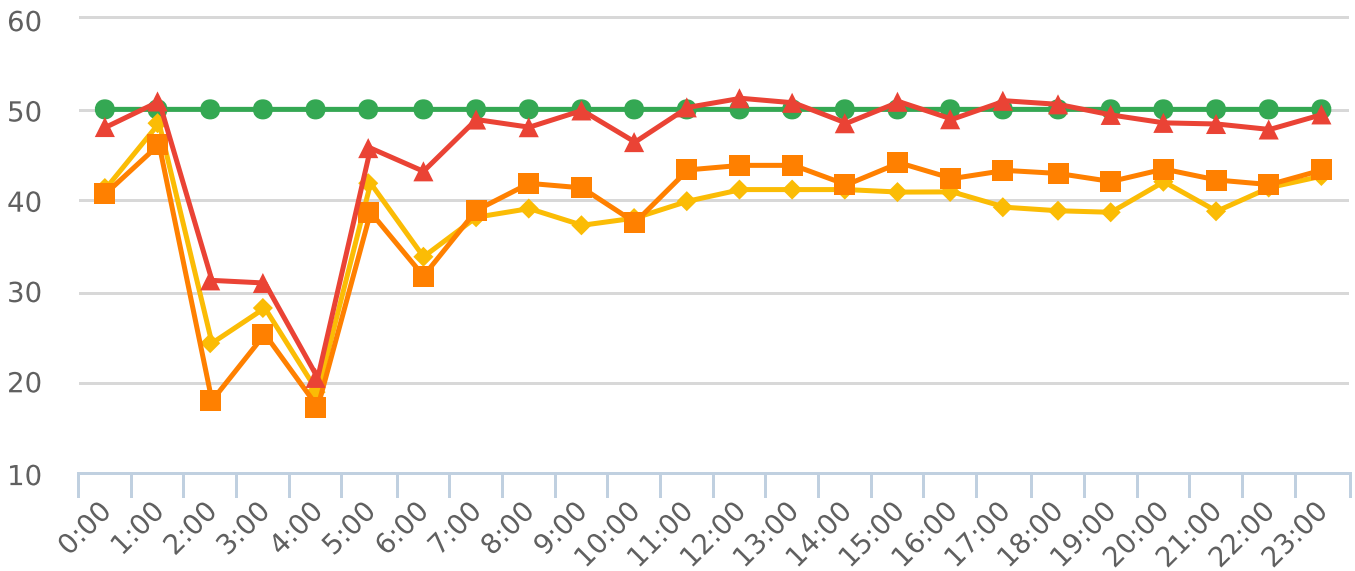

Generated by Heidi Bermudez from The Saanich Police Department on Aug 20, 2019 at 8:22:46 AM

Time of Day: 0:00 to 23:59  
 Dates: 7/19/2019 to 8/6/2019

Site: Amblewood crt 4600 Block;  
 capturing NB traffic, NB

## Overall Summary

Total Days of Data: 19  
 Speed Limit: 50  
 Average Speed: 38.16  
 50th Percentile Speed: 38.97  
 85th Percentile Speed: 46.2  
 Pace Speed Range: 38-48

Minimum Speed: 5  
 Maximum Speed: 80  
 Display Status: Display Off  
 Average Volume per Day: 565.1  
 Total Volume: 10737

■ Violators   
 ■ Inside Threshold   
 ■ Compliant   
 ■ Vehicles Slowed   
 ■ Other

● Speed Limit   
 ◆ Average Speed   
 ■ 50% Speed   
 ▲ 85% Speed