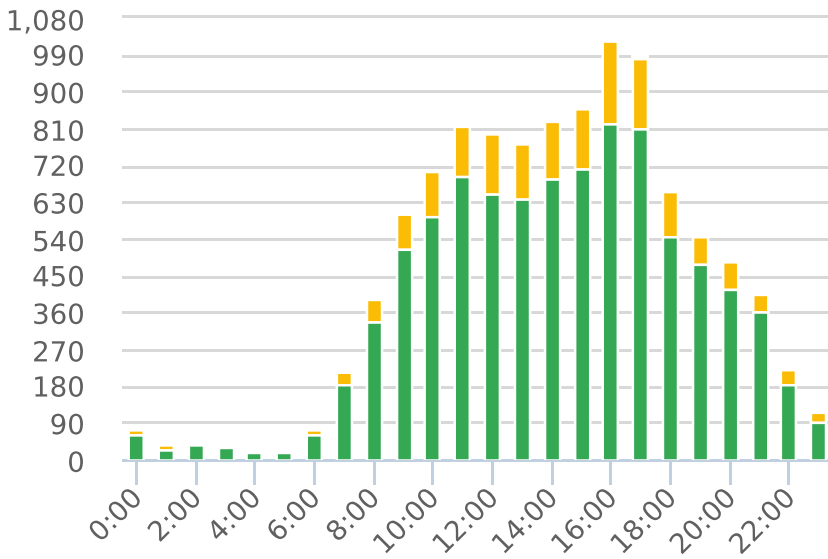

Generated by Heidi Bermudez from The Saanich Police Department on Aug 20, 2019 at 8:22:46 AM

Time of Day: 0:00 to 23:59  
 Dates: 7/19/2019 to 8/6/2019

Site: Amblewood crt 4600 Block;  
 capturing NB traffic, NB

## Overall Summary

Total Days of Data: 19  
 Speed Limit: 50  
 Average Speed: 38.16  
 50th Percentile Speed: 38.97  
 85th Percentile Speed: 46.2  
 Pace Speed Range: 38-48

Minimum Speed: 5  
 Maximum Speed: 80  
 Display Status: Display Off  
 Average Volume per Day: 565.1  
 Total Volume: 10737

■ Violators   
 ■ Inside Threshold   
 ■ Compliant   
 ■ Vehicles Slowed   
 ■ Other

● Speed Limit   
 ◆ Average Speed   
 ■ 50% Speed   
 ▲ 85% Speed