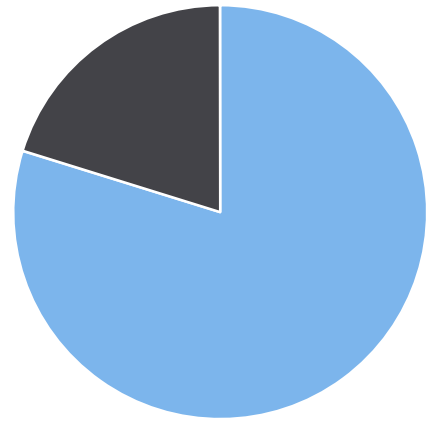

Generated by Heidi Bermudez from The Saanich Police Department on Aug 20, 2019 at 8:22:46 AM

Time of Day: 0:00 to 23:59  
 Dates: 7/19/2019 to 8/6/2019

Site: Amblewood crt 4600 Block;  
 capturing NB traffic, NB

## Overall Summary

Total Days of Data: 19  
 Speed Limit: 50  
 Average Speed: 38.16  
 50th Percentile Speed: 38.97  
 85th Percentile Speed: 46.2  
 Pace Speed Range: 38-48

Minimum Speed: 5  
 Maximum Speed: 80  
 Display Status: Display Off  
 Average Volume per Day: 565.1  
 Total Volume: 10737