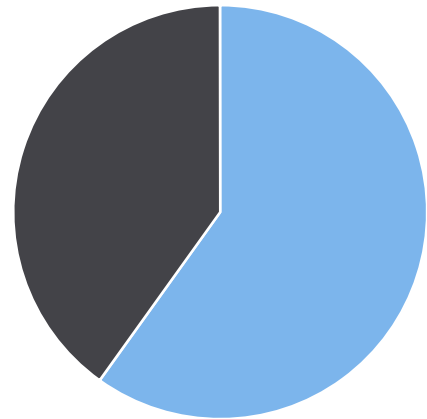

Generated by Heidi Bermudez from The Saanich Police Department on Jun 13, 2019 at 8:45:42 AM

Time of Day: 8:00 to 16:59  
 Dates: 9/11/2018 to 9/17/2018

Site: Arbutus Rd 2400 block;  
 capturing WB traffic, WB

## Overall Summary

Total Days of Data: 5  
 Speed Limit: 30  
 Average Speed: 33.34  
 50th Percentile Speed: 33.04  
 85th Percentile Speed: 41.13  
 Pace Speed Range: 28-38

Minimum Speed: 5  
 Maximum Speed: 75  
 Display Status: Weekly Schedule  
 Average Volume per Day: 1551.2  
 Total Volume: 7756