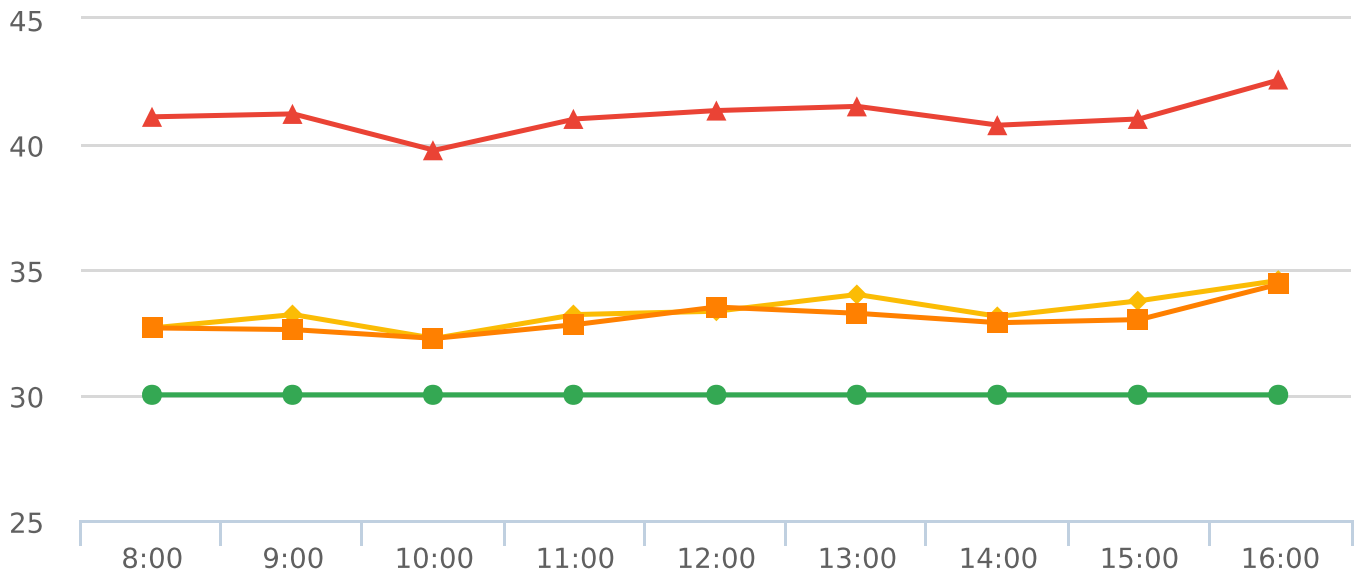

Generated by Heidi Bermudez from The Saanich Police Department on Jun 13, 2019 at 8:45:42 AM

Time of Day: 8:00 to 16:59  
 Dates: 9/11/2018 to 9/17/2018

Site: Arbutus Rd 2400 block;  
 capturing WB traffic, WB

## Overall Summary

Total Days of Data: 5  
 Speed Limit: 30  
 Average Speed: 33.34  
 50th Percentile Speed: 33.04  
 85th Percentile Speed: 41.13  
 Pace Speed Range: 28-38

Minimum Speed: 5  
 Maximum Speed: 75  
 Display Status: Weekly Schedule  
 Average Volume per Day: 1551.2  
 Total Volume: 7756

■ Violators   
 ■ Inside Threshold   
 ■ Compliant   
 ■ Vehicles Slowed   
 ■ Other

● Speed Limit   
 ◆ Average Speed   
 ■ 50% Speed   
 ▲ 85% Speed