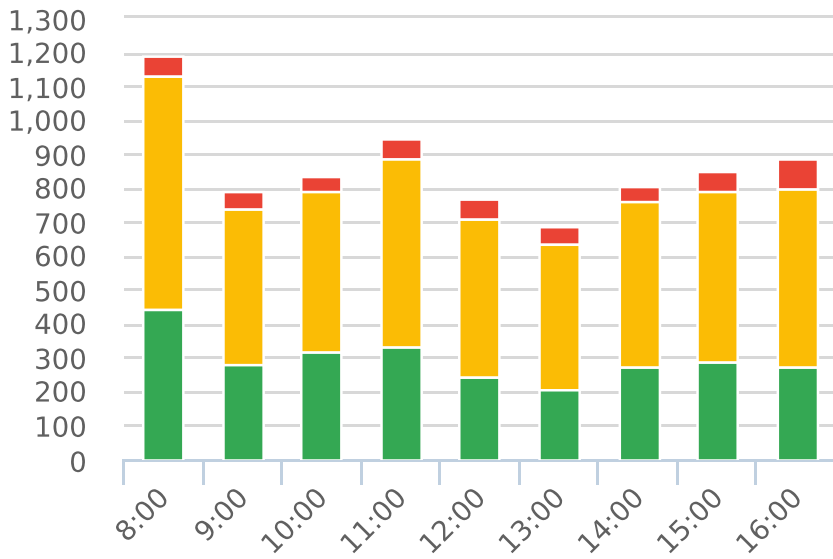

Generated by Heidi Bermudez from The Saanich Police Department on Jun 13, 2019 at 8:45:42 AM

Time of Day: 8:00 to 16:59  
 Dates: 9/11/2018 to 9/17/2018

Site: Arbutus Rd 2400 block;  
 capturing WB traffic, WB

## Overall Summary

Total Days of Data: 5  
 Speed Limit: 30  
 Average Speed: 33.34  
 50th Percentile Speed: 33.04  
 85th Percentile Speed: 41.13  
 Pace Speed Range: 28-38

Minimum Speed: 5  
 Maximum Speed: 75  
 Display Status: Weekly Schedule  
 Average Volume per Day: 1551.2  
 Total Volume: 7756

■ Violators   
 ■ Inside Threshold   
 ■ Compliant   
 ■ Vehicles Slowed   
 ■ Other

● Speed Limit   
 ◆ Average Speed   
 ■ 50% Speed   
 ▲ 85% Speed