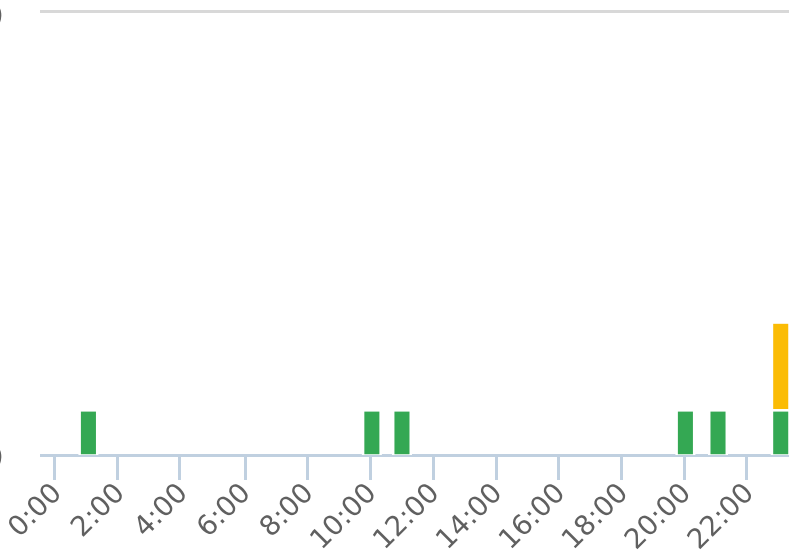

Generated by Heidi Bermudez from The Saanich Police Department on Jun 18, 2019 at 8:44:10 AM

Time of Day: 0:00 to 23:59
 Dates: 12/31/2017 to 1/3/2018

Site: Arbutus Rd 2500 blk; capturing EB traffic, EB

Overall Summary

Total Days of Data: 3
 Speed Limit: 50
 Average Speed: 12.83
 50th Percentile Speed: 15.17
 85th Percentile Speed: 15.33
 Pace Speed Range: 12-22

Minimum Speed: 5
 Maximum Speed: 54
 Display Status: Display Off
 Average Volume per Day: 2.7
 Total Volume: 8

10

■ **Violators**
 ■ **Inside Threshold**
 ■ **Compliant**
 ■ **Vehicles Slowed**
 ■ **Other**

75

● **Speed Limit**
 ◆ **Average Speed**
 ■ **50% Speed**
 ★ **85% Speed**