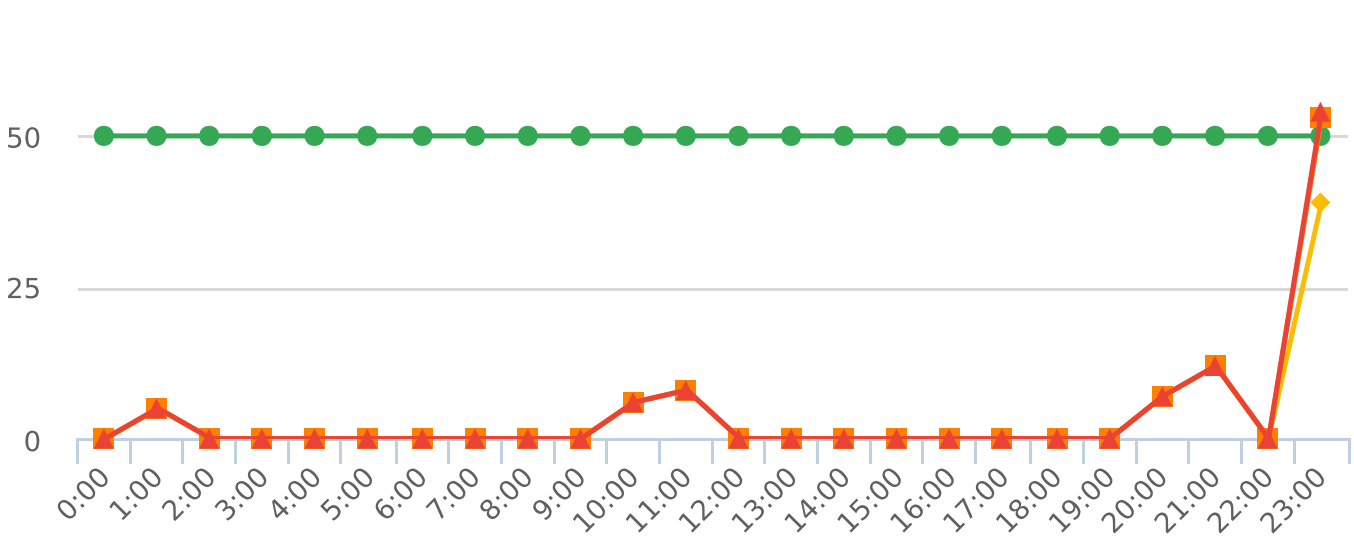

Generated by Heidi Bermudez from The Saanich Police Department on Jun 18, 2019 at 8:44:10 AM

Time of Day: 0:00 to 23:59
 Dates: 12/31/2017 to 1/3/2018

Site: Arbutus Rd 2500 blk; capturing EB traffic, EB

Overall Summary

Total Days of Data: 3
 Speed Limit: 50
 Average Speed: 12.83
 50th Percentile Speed: 15.17
 85th Percentile Speed: 15.33
 Pace Speed Range: 12-22

Minimum Speed: 5
 Maximum Speed: 54
 Display Status: Display Off
 Average Volume per Day: 2.7
 Total Volume: 8

10

■ **Violators**
 ■ **Inside Threshold**
 ■ **Compliant**
 ■ **Vehicles Slowed**
 ■ **Other**

75

● **Speed Limit**
 ◆ **Average Speed**
 ■ **50% Speed**
 ★ **85% Speed**