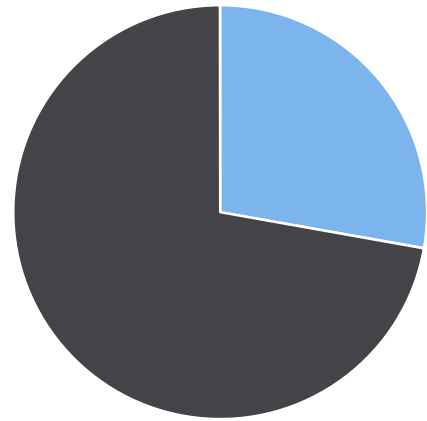

Generated by Heidi Bermudez from The Saanich Police Department on Jun 18, 2019 at 8:44:10 AM

Time of Day: 0:00 to 23:59
Dates: 12/31/2017 to 1/3/2018

Site: Arbutus Rd 2500 blk; capturing EB traffic, EB

Overall Summary

Total Days of Data: 3
Speed Limit: 50
Average Speed: 12.83
50th Percentile Speed: 15.17
85th Percentile Speed: 15.33
Pace Speed Range: 12-22

Minimum Speed: 5
Maximum Speed: 54
Display Status: Display Off
Average Volume per Day: 2.7
Total Volume: 8

10