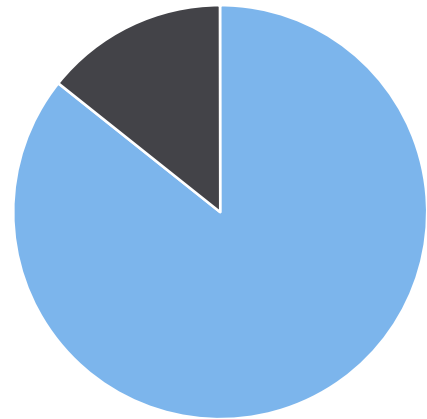

Generated by Marc Chateau from The Saanich Police Department on Jun 7, 2018 at 6:34:23 AM

Time of Day: 0:00 to 23:59  
 Dates: 3/10/2018 to 3/20/2018

Site: Ash Road 1607 block; capturing WB, WB

## Overall Summary

Total Days of Data: 10  
 Speed Limit: 50  
 Average Speed: 48.9  
 50th Percentile Speed: 50.06  
 85th Percentile Speed: 59.82  
 Pace Speed Range: 47.0-57.0

Minimum Speed: 5.0  
 Maximum Speed: 121.0  
 Display Status: Display Off  
 Average Volume per Day: 2488.2  
 Total Volume: 24882.0