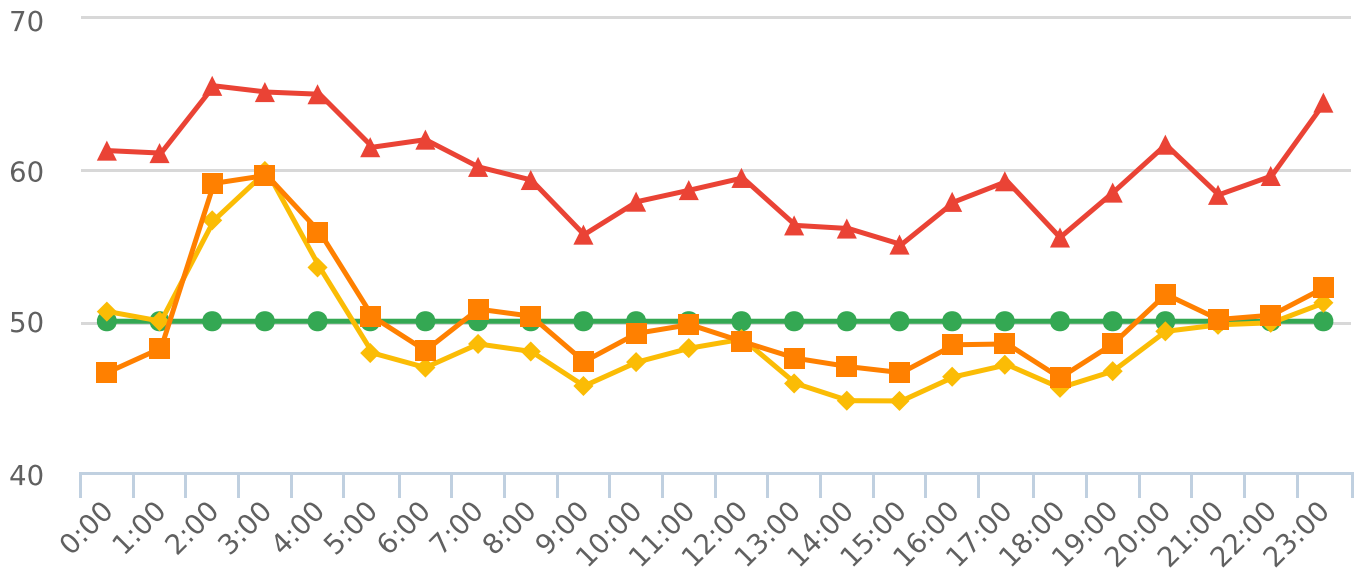

Generated by Marc Chateau from The Saanich Police Department on Jun 7, 2018 at 6:34:23 AM

Time of Day: 0:00 to 23:59  
 Dates: 3/10/2018 to 3/20/2018

Site: Ash Road 1607 block; capturing WB, WB

## Overall Summary

Total Days of Data: 10  
 Speed Limit: 50  
 Average Speed: 48.9  
 50th Percentile Speed: 50.06  
 85th Percentile Speed: 59.82  
 Pace Speed Range: 47.0-57.0

Minimum Speed: 5.0  
 Maximum Speed: 121.0  
 Display Status: Display Off  
 Average Volume per Day: 2488.2  
 Total Volume: 24882.0

■ Violators   
 ■ Inside Threshold   
 ■ Compliant   
 ■ Vehicles Slowed   
 ■ Other

● Speed Limit   
 ◆ Average Speed   
 ■ 50% Speed   
 ▲ 85% Speed