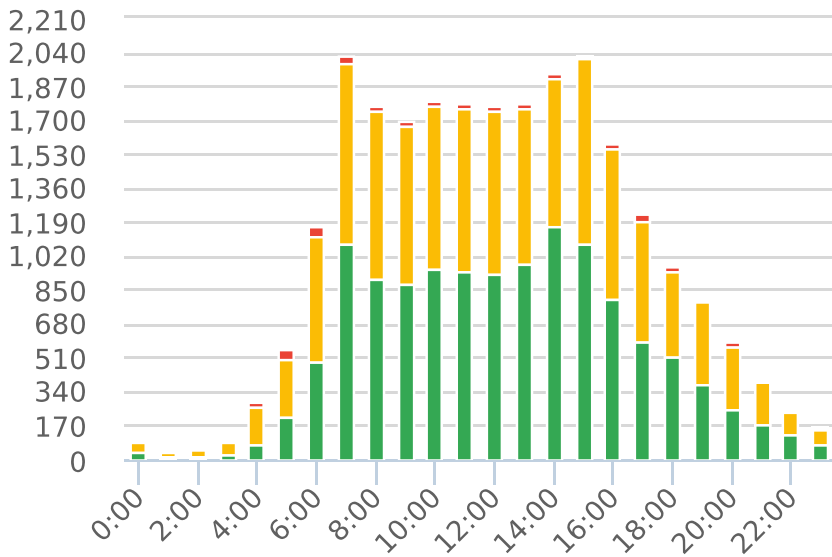

Generated by Marc Chateau from The Saanich Police Department on Jun 7, 2018 at 6:34:23 AM

Time of Day: 0:00 to 23:59  
 Dates: 3/10/2018 to 3/20/2018

Site: Ash Road 1607 block; capturing WB, WB

## Overall Summary

Total Days of Data: 10  
 Speed Limit: 50  
 Average Speed: 48.9  
 50th Percentile Speed: 50.06  
 85th Percentile Speed: 59.82  
 Pace Speed Range: 47.0-57.0

Minimum Speed: 5.0  
 Maximum Speed: 121.0  
 Display Status: Display Off  
 Average Volume per Day: 2488.2  
 Total Volume: 24882.0

■ Violators   
 ■ Inside Threshold   
 ■ Compliant   
 ■ Vehicles Slowed   
 ■ Other

● Speed Limit   
 ◆ Average Speed   
 ■ 50% Speed   
 ▲ 85% Speed