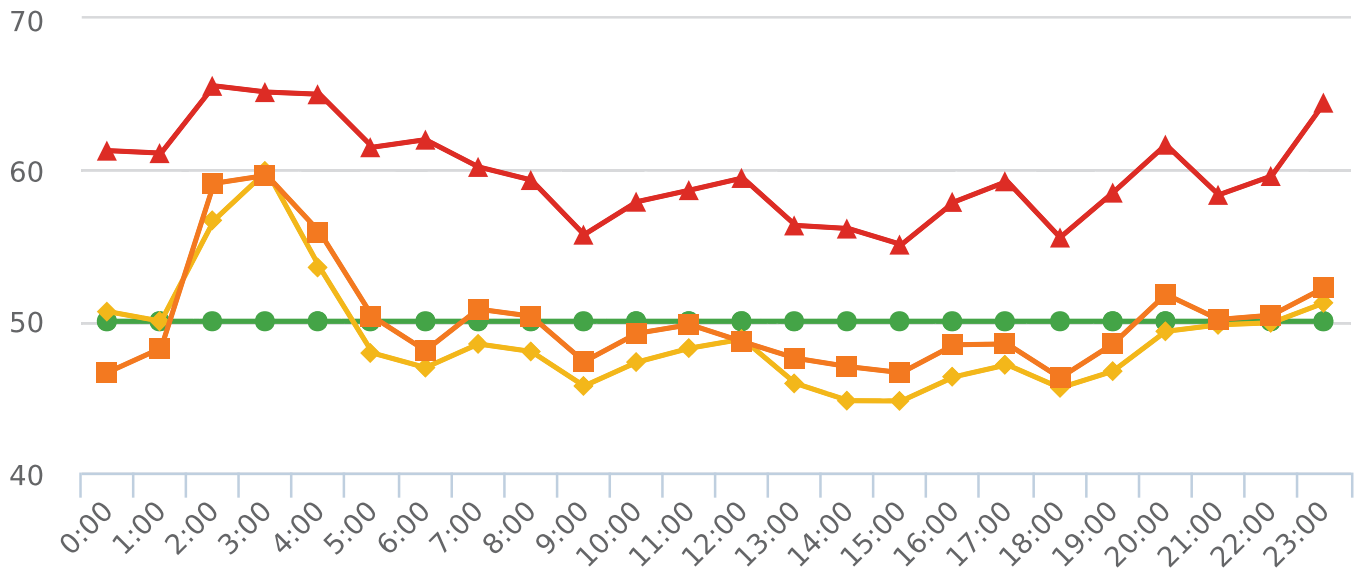

Generated by Marc Chateau from The Saanich Police Department on Jun 7, 2018 at 6:34:23 AM

Time of Day: 0:00 to 23:59
 Dates: 3/10/2018 to 3/20/2018

Site: Ash Road 1607 block; capturing WB, WB

Overall Summary

Total Days of Data: 10
 Speed Limit: 50
 Average Speed: 48.9
 50th Percentile Speed: 50.06
 85th Percentile Speed: 59.82
 Pace Speed Range: 47.0-57.0

Minimum Speed: 5.0
 Maximum Speed: 121.0
 Display Status: Display Off
 Average Volume per Day: 2488.2
 Total Volume: 24882.0

■ Violators
 ■ Inside Threshold
 ■ Compliant
 ■ Vehicles Slowed
 ■ Other

● Speed Limit
 ◆ Average Speed
 ■ 50% Speed
 ▲ 85% Speed