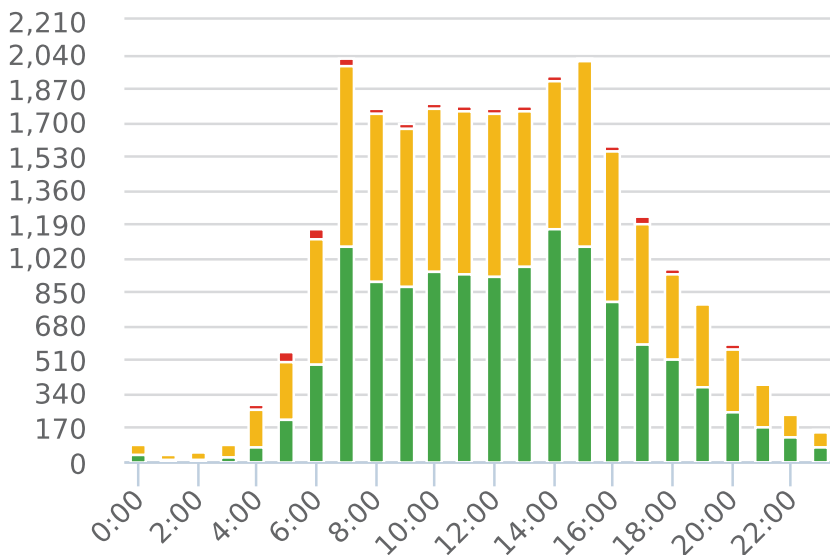

Generated by Marc Chateau from The Saanich Police Department on Jun 7, 2018 at 6:34:23 AM

Time of Day: 0:00 to 23:59
 Dates: 3/10/2018 to 3/20/2018

Site: Ash Road 1607 block; capturing WB, WB

Overall Summary

Total Days of Data: 10
 Speed Limit: 50
 Average Speed: 48.9
 50th Percentile Speed: 50.06
 85th Percentile Speed: 59.82
 Pace Speed Range: 47.0-57.0

Minimum Speed: 5.0
 Maximum Speed: 121.0
 Display Status: Display Off
 Average Volume per Day: 2488.2
 Total Volume: 24882.0

■ Violators
 ■ Inside Threshold
 ■ Compliant
 ■ Vehicles Slowed
 ■ Other

● Speed Limit
 ◆ Average Speed
 ■ 50% Speed
 ▲ 85% Speed