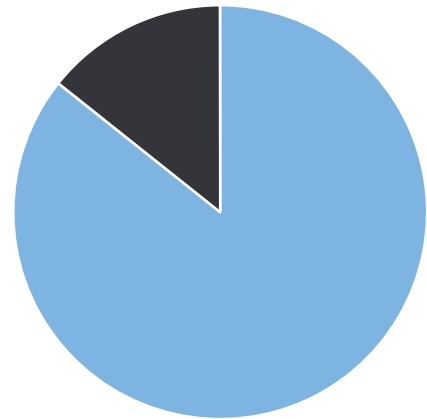

Generated by Marc Chateau from The Saanich Police Department on Jun 7, 2018 at 6:34:23 AM

Time of Day: 0:00 to 23:59
 Dates: 3/10/2018 to 3/20/2018

Site: Ash Road 1607 block; capturing WB, WB

Overall Summary

Total Days of Data: 10
 Speed Limit: 50
 Average Speed: 48.9
 50th Percentile Speed: 50.06
 85th Percentile Speed: 59.82
 Pace Speed Range: 47.0-57.0

Minimum Speed: 5.0
 Maximum Speed: 121.0
 Display Status: Display Off
 Average Volume per Day: 2488.2
 Total Volume: 24882.0