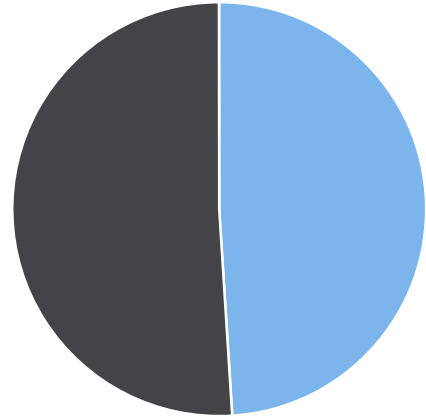

Generated by Heidi Bermudez from The Saanich Police Department on Jun 18, 2019 at 4:45:11 PM

Time of Day: 8:00 to 16:59
 Dates: 6/3/2019 to 6/7/2019

Site: Braefoot Rd 3900 Block;
 capturing SB traffic, SB

Overall Summary

Total Days of Data: 5
 Speed Limit: 30
 Average Speed: 29.73
 50th Percentile Speed: 29.87
 85th Percentile Speed: 39.5
 Pace Speed Range: 25-35

Minimum Speed: 5
 Maximum Speed: 76
 Display Status: Weekly Schedule
 Average Volume per Day: 439.4
 Total Volume: 2197