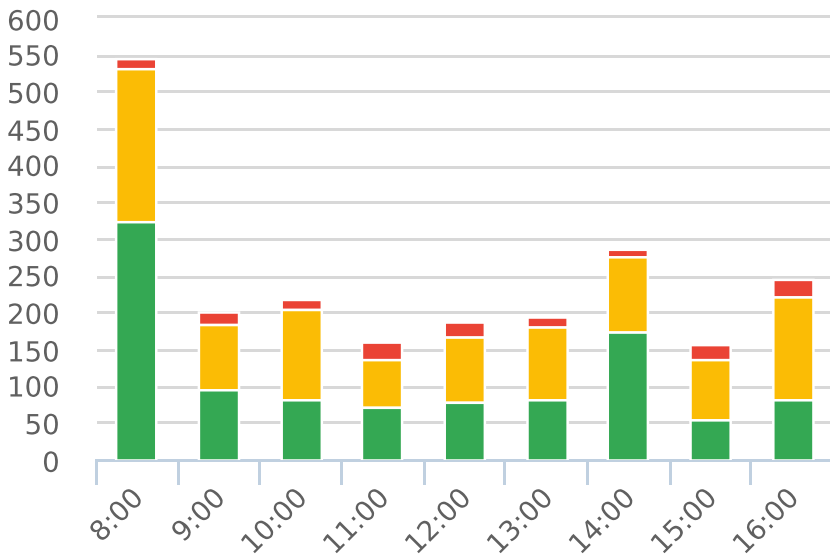

Generated by Heidi Bermudez from The Saanich Police Department on Jun 18, 2019 at 4:45:11 PM

Time of Day: 8:00 to 16:59
 Dates: 6/3/2019 to 6/7/2019

Site: Braefoot Rd 3900 Block;
 capturing SB traffic, SB

Overall Summary

Total Days of Data: 5
 Speed Limit: 30
 Average Speed: 29.73
 50th Percentile Speed: 29.87
 85th Percentile Speed: 39.5
 Pace Speed Range: 25-35

Minimum Speed: 5
 Maximum Speed: 76
 Display Status: Weekly Schedule
 Average Volume per Day: 439.4
 Total Volume: 2197