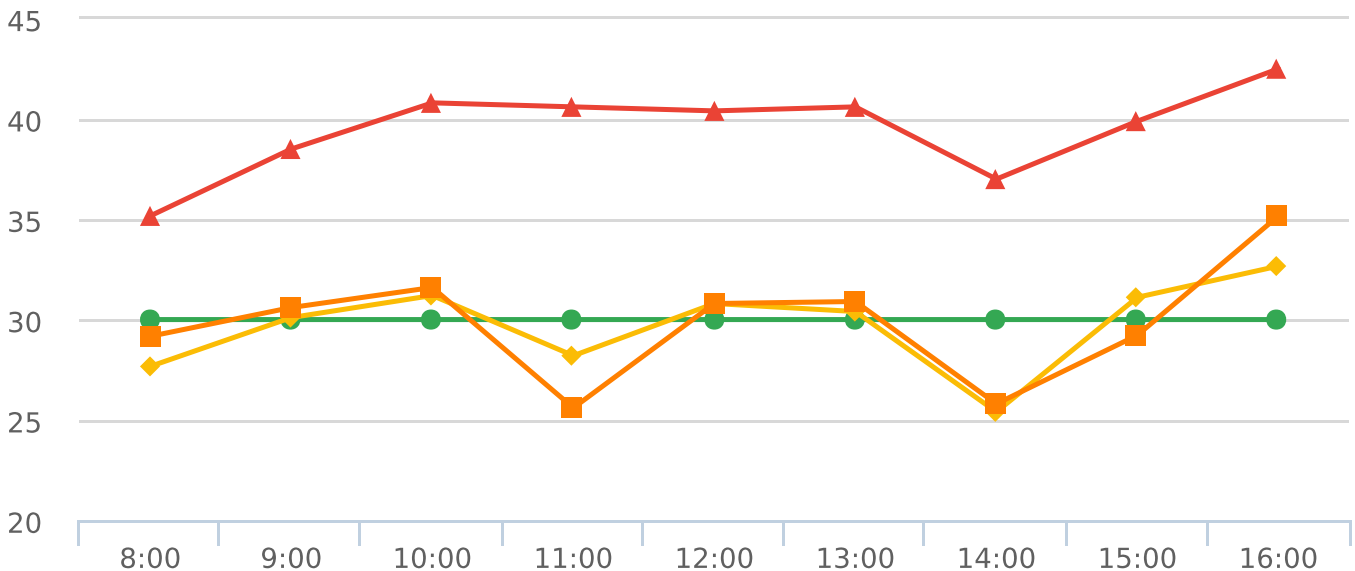

Generated by Heidi Bermudez from The Saanich Police Department on Jun 18, 2019 at 4:45:11 PM

Time of Day: 8:00 to 16:59
 Dates: 6/3/2019 to 6/7/2019

Site: Braefoot Rd 3900 Block;
 capturing SB traffic, SB

Overall Summary

Total Days of Data: 5
 Speed Limit: 30
 Average Speed: 29.73
 50th Percentile Speed: 29.87
 85th Percentile Speed: 39.5
 Pace Speed Range: 25-35

Minimum Speed: 5
 Maximum Speed: 76
 Display Status: Weekly Schedule
 Average Volume per Day: 439.4
 Total Volume: 2197

■ **Violators**
 ■ **Inside Threshold**
 ■ **Compliant**
 ■ **Vehicles Slowed**
 ■ **Other**

● **Speed Limit**
 ◆ **Average Speed**
 ■ **50% Speed**
 ▲ **85% Speed**