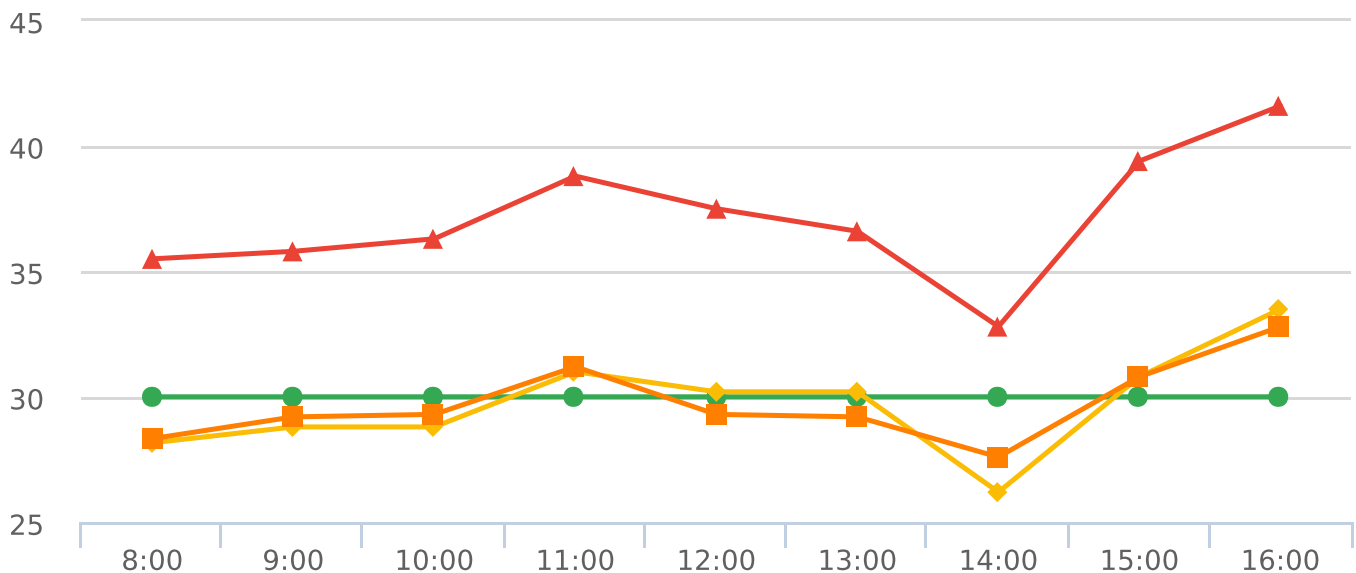

Generated by Heidi Bermudez from The Saanich Police Department on Jun 14, 2019 at 4:50:39 PM

Time of Day: 8:00 to 16:59
 Dates: 5/27/2019 to 5/31/2019

Site: Carey Rd 4100 Block; capturing SB traffic, SB

Overall Summary

Total Days of Data: 5
 Speed Limit: 30
 Average Speed: 29.74
 50th Percentile Speed: 29.75
 85th Percentile Speed: 37.14
 Pace Speed Range: 26-36

Minimum Speed: 5
 Maximum Speed: 66
 Display Status: Weekly Schedule
 Average Volume per Day: 979.0
 Total Volume: 4895

■ Violators
 ■ Inside Threshold
 ■ Compliant
 ■ Vehicles Slowed
 ■ Other

● Speed Limit
 ◆ Average Speed
 ■ 50% Speed
 ▲ 85% Speed