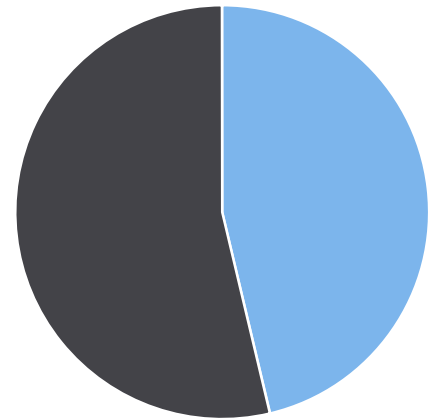

Generated by Heidi Bermudez from The Saanich Police Department on Jun 14, 2019 at 4:50:39 PM

Time of Day: 8:00 to 16:59
 Dates: 5/27/2019 to 5/31/2019

Site: Carey Rd 4100 Block; capturing SB traffic, SB

Overall Summary

Total Days of Data: 5
 Speed Limit: 30
 Average Speed: 29.74
 50th Percentile Speed: 29.75
 85th Percentile Speed: 37.14
 Pace Speed Range: 26-36

Minimum Speed: 5
 Maximum Speed: 66
 Display Status: Weekly Schedule
 Average Volume per Day: 979.0
 Total Volume: 4895