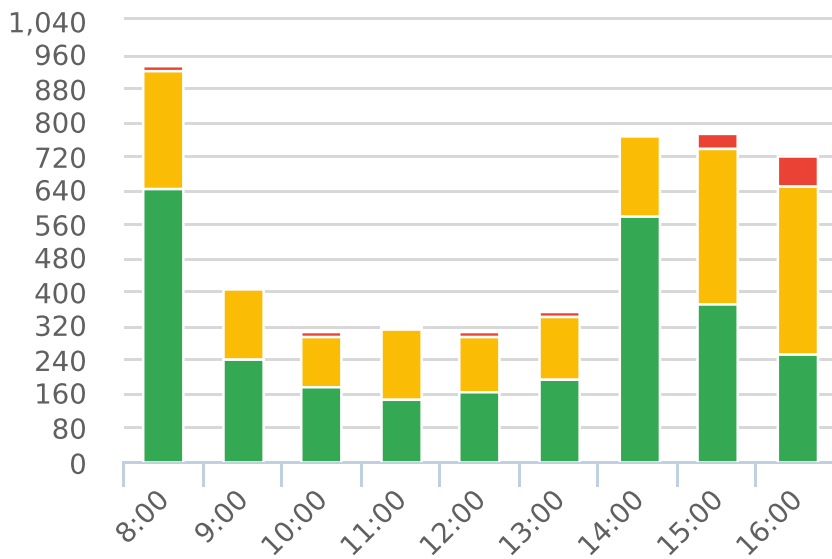

Generated by Heidi Bermudez from The Saanich Police Department on Jun 14, 2019 at 4:50:39 PM

Time of Day: 8:00 to 16:59
 Dates: 5/27/2019 to 5/31/2019

Site: Carey Rd 4100 Block; capturing SB traffic, SB

Overall Summary

Total Days of Data: 5
 Speed Limit: 30
 Average Speed: 29.74
 50th Percentile Speed: 29.75
 85th Percentile Speed: 37.14
 Pace Speed Range: 26-36

Minimum Speed: 5
 Maximum Speed: 66
 Display Status: Weekly Schedule
 Average Volume per Day: 979.0
 Total Volume: 4895

■ Violators
 ■ Inside Threshold
 ■ Compliant
 ■ Vehicles Slowed
 ■ Other

● Speed Limit
 ◆ Average Speed
 ■ 50% Speed
 ▲ 85% Speed