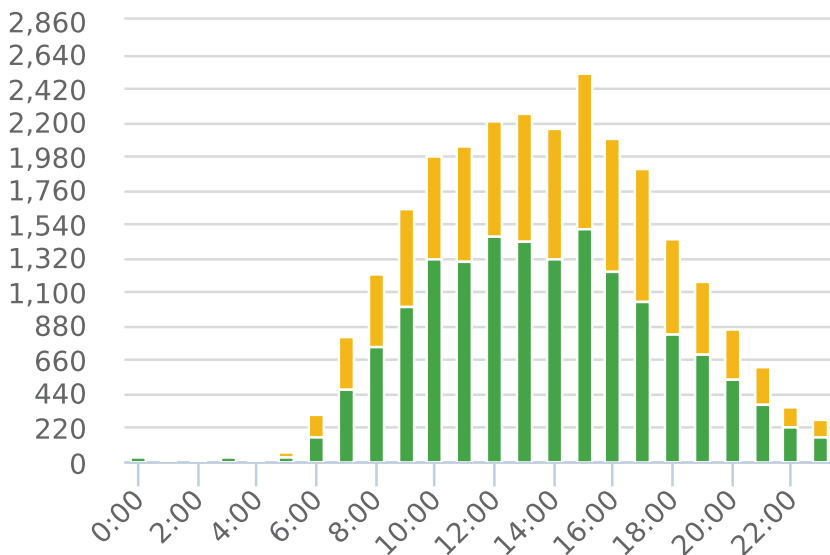

Generated by Marc Chateau from The Saanich Police Department on Aug 1, 2018 at 8:25:47 AM

Time of Day: 0:00 to 23:59
 Dates: 7/3/2018 to 7/17/2018

Site: Chatterton Way, 4506 Block; capturing SB, SB

Overall Summary

Total Days of Data: 15
 Speed Limit: 50
 Average Speed: 44.58
 50th Percentile Speed: 46.16
 85th Percentile Speed: 52.85
 Pace Speed Range: 43.0-53.0

Minimum Speed: 5.0
 Maximum Speed: 81.0
 Display Status: Display Off
 Average Volume per Day: 1741.8
 Total Volume: 26127.0

■ Violators
 ■ Inside Threshold
 ■ Compliant
 ■ Vehicles Slowed
 ■ Other

● Speed Limit
 ◆ Average Speed
 ■ 50% Speed
 ▲ 85% Speed