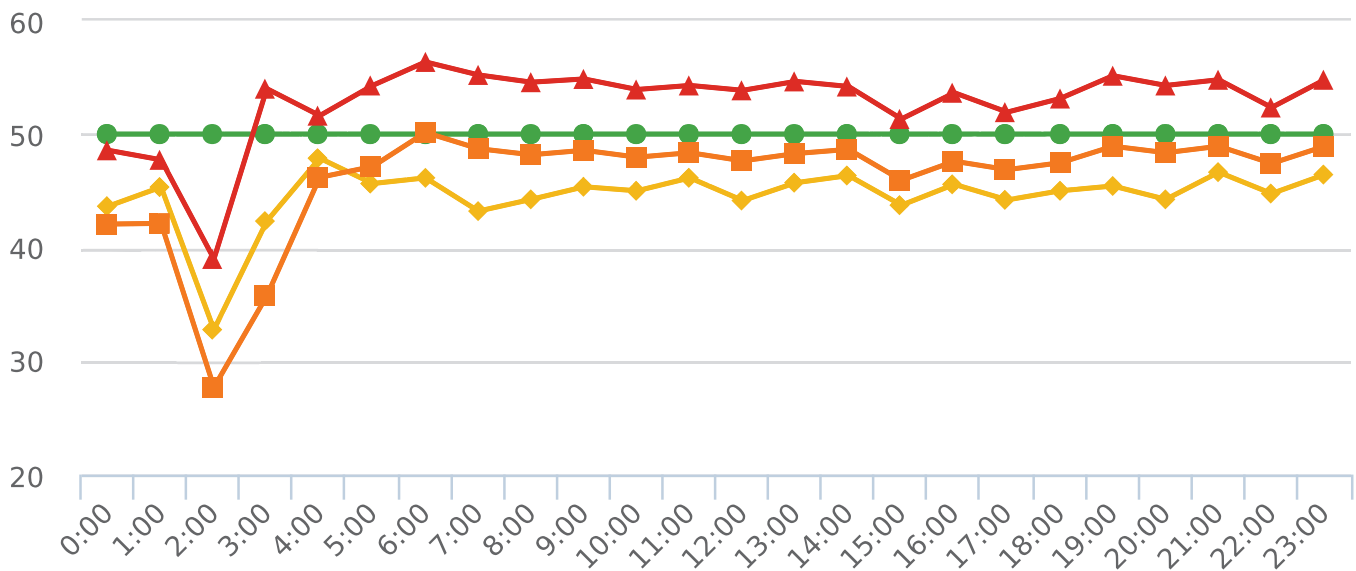

Generated by Marc Chateau from The Saanich Police Department on Aug 1, 2018 at 8:25:47 AM

Time of Day: 0:00 to 23:59
 Dates: 7/3/2018 to 7/17/2018

Site: Chatterton Way, 4506 Block; capturing SB, SB

Overall Summary

Total Days of Data: 15
 Speed Limit: 50
 Average Speed: 44.58
 50th Percentile Speed: 46.16
 85th Percentile Speed: 52.85
 Pace Speed Range: 43.0-53.0

Minimum Speed: 5.0
 Maximum Speed: 81.0
 Display Status: Display Off
 Average Volume per Day: 1741.8
 Total Volume: 26127.0

■ Violators
 ■ Inside Threshold
 ■ Compliant
 ■ Vehicles Slowed
 ■ Other

● Speed Limit
 ◆ Average Speed
 ■ 50% Speed
 ▲ 85% Speed