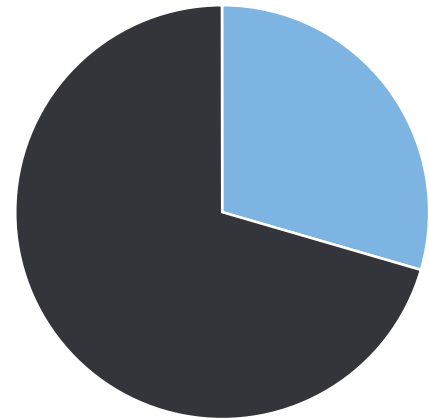

Generated by Marc Chateau from The Saanich Police Department on Aug 1, 2018 at 8:25:47 AM

Time of Day: 0:00 to 23:59
 Dates: 7/3/2018 to 7/17/2018

Site: Chatterton Way, 4506 Block; capturing SB, SB

Overall Summary

Total Days of Data: 15
 Speed Limit: 50
 Average Speed: 44.58
 50th Percentile Speed: 46.16
 85th Percentile Speed: 52.85
 Pace Speed Range: 43.0-53.0

Minimum Speed: 5.0
 Maximum Speed: 81.0
 Display Status: Display Off
 Average Volume per Day: 1741.8
 Total Volume: 26127.0