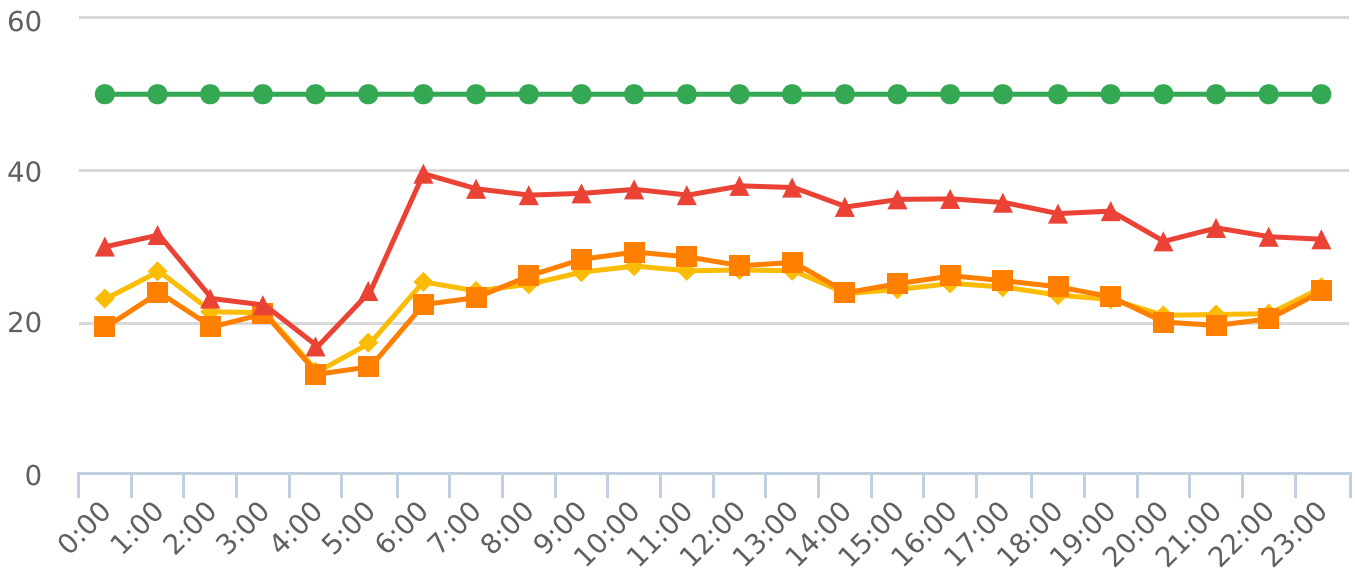

Generated by Heidi Bermudez from The Saanich Police Department on Jun 18, 2019 at 10:1:47 AM

Time of Day: 0:00 to 23:59
 Dates: 4/29/2018 to 5/5/2018

Site: Derby Rd 1400 block; capturing WB traffic, WB

Overall Summary

Total Days of Data: 7
 Speed Limit: 50
 Average Speed: 23.39
 50th Percentile Speed: 23.09
 85th Percentile Speed: 32.67
 Pace Speed Range: 20-30

Minimum Speed: 5
 Maximum Speed: 61
 Display Status: Display Off
 Average Volume per Day: 1141.1
 Total Volume: 7988

■ **Violators**
 ■ **Inside Threshold**
 ■ **Compliant**
 ■ **Vehicles Slowed**
 ■ **Other**

● **Speed Limit**
 ◆ **Average Speed**
 ■ **50% Speed**
 ▲ **85% Speed**