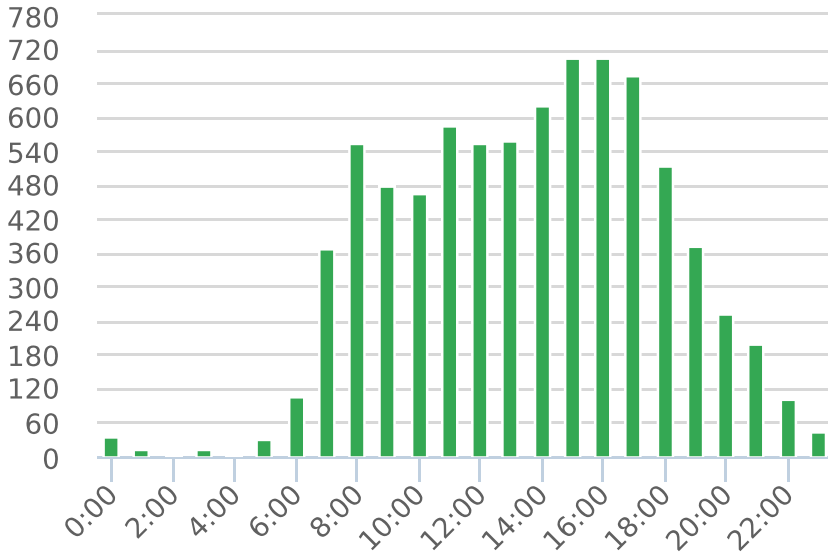

Generated by Heidi Bermudez from The Saanich Police Department on Jun 18, 2019 at 10:1:47 AM

Time of Day: 0:00 to 23:59
 Dates: 4/29/2018 to 5/5/2018

Site: Derby Rd 1400 block; capturing WB traffic, WB

Overall Summary

Total Days of Data: 7
 Speed Limit: 50
 Average Speed: 23.39
 50th Percentile Speed: 23.09
 85th Percentile Speed: 32.67
 Pace Speed Range: 20-30

Minimum Speed: 5
 Maximum Speed: 61
 Display Status: Display Off
 Average Volume per Day: 1141.1
 Total Volume: 7988