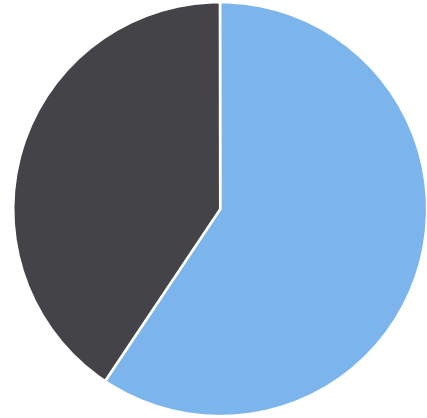

Generated by Heidi Bermudez from The Saanich Police Department on Jun 18, 2019 at 10:1:47 AM

Time of Day: 0:00 to 23:59
 Dates: 4/29/2018 to 5/5/2018

Site: Derby Rd 1400 block; capturing WB traffic, WB

Overall Summary

Total Days of Data: 7
 Speed Limit: 50
 Average Speed: 23.39
 50th Percentile Speed: 23.09
 85th Percentile Speed: 32.67
 Pace Speed Range: 20-30

Minimum Speed: 5
 Maximum Speed: 61
 Display Status: Display Off
 Average Volume per Day: 1141.1
 Total Volume: 7988