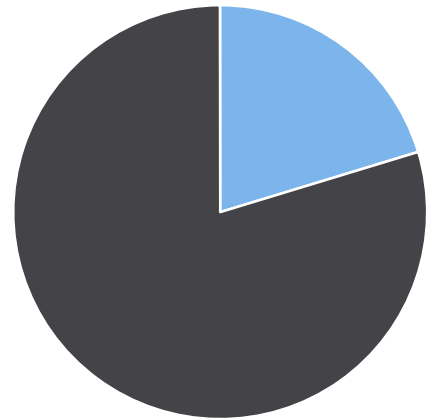

Generated by Heidi Bermudez from The Saanich Police Department on Jun 18, 2019 at 10:10:57 AM

Time of Day: 8:00 to 16:59
 Dates: 9/17/2018 to 9/21/2018

Site: Edgelow St 2300 blk; capturing WB traffic, WB

Overall Summary

Total Days of Data: 5
 Speed Limit: 30
 Average Speed: 20.52
 50th Percentile Speed: 19.32
 85th Percentile Speed: 32.79
 Pace Speed Range: 13-23

Minimum Speed: 5
 Maximum Speed: 56
 Display Status: Weekly Schedule
 Average Volume per Day: 1047.4
 Total Volume: 5237