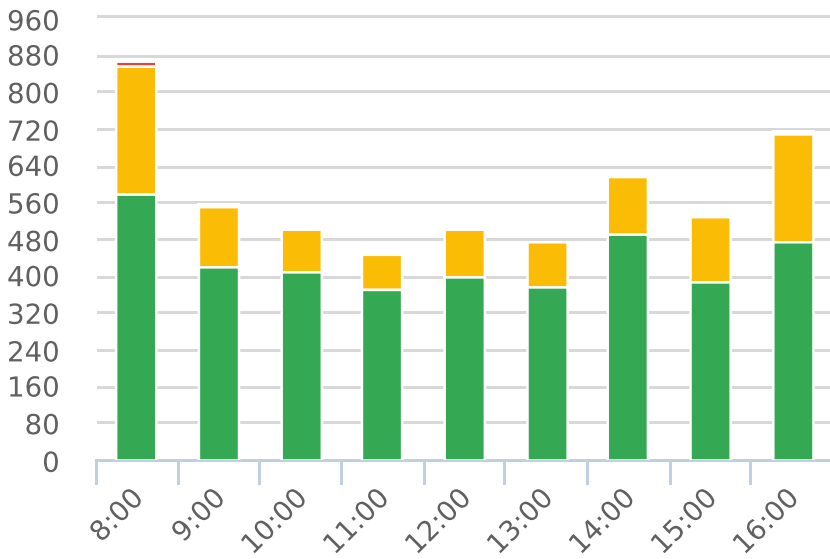

Generated by Heidi Bermudez from The Saanich Police Department on Jun 18, 2019 at 10:10:57 AM

Time of Day: 8:00 to 16:59
 Dates: 9/17/2018 to 9/21/2018

Site: Edgelow St 2300 blk; capturing WB traffic, WB

Overall Summary

Total Days of Data: 5
 Speed Limit: 30
 Average Speed: 20.52
 50th Percentile Speed: 19.32
 85th Percentile Speed: 32.79
 Pace Speed Range: 13-23

Minimum Speed: 5
 Maximum Speed: 56
 Display Status: Weekly Schedule
 Average Volume per Day: 1047.4
 Total Volume: 5237