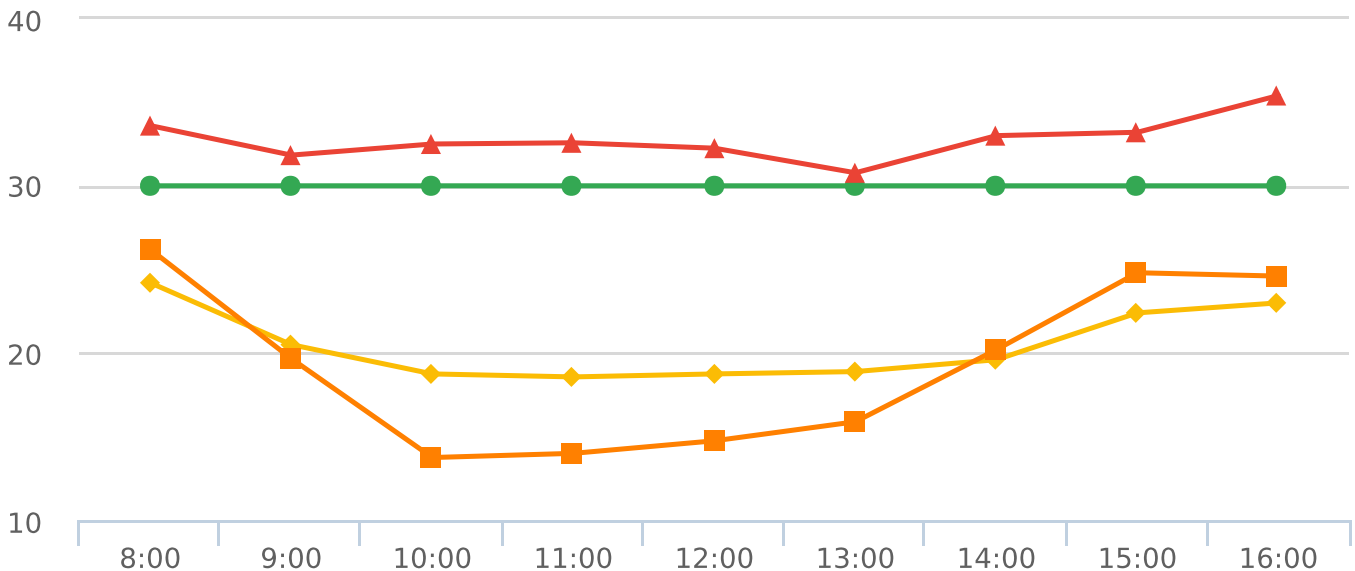

Generated by Heidi Bermudez from The Saanich Police Department on Jun 18, 2019 at 10:10:57 AM

Time of Day: 8:00 to 16:59
 Dates: 9/17/2018 to 9/21/2018

Site: Edgelow St 2300 blk; capturing WB traffic, WB

Overall Summary

Total Days of Data: 5
 Speed Limit: 30
 Average Speed: 20.52
 50th Percentile Speed: 19.32
 85th Percentile Speed: 32.79
 Pace Speed Range: 13-23

Minimum Speed: 5
 Maximum Speed: 56
 Display Status: Weekly Schedule
 Average Volume per Day: 1047.4
 Total Volume: 5237

■ **Violators**
 ■ **Inside Threshold**
 ■ **Compliant**
 ■ **Vehicles Slowed**
 ■ **Other**

● **Speed Limit**
 ◆ **Average Speed**
 ■ **50% Speed**
 ▲ **85% Speed**