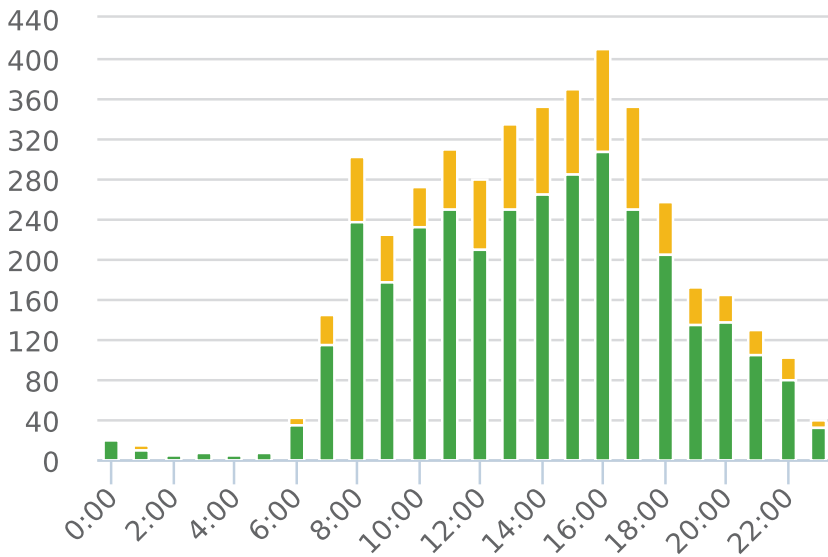

Generated by Marc Chateau from The Saanich Police Department on Apr 19, 2018 at 10:52:37 AM

Time of Day: 0:00 to 23:59
 Dates: 2/28/2018 to 3/4/2018

Site: Emily Carr Dr 4300 block;
 capturing NB traffic, NB

Overall Summary

Total Days of Data: 5
 Speed Limit: 50
 Average Speed: 43.38
 50th Percentile Speed: 43.43
 85th Percentile Speed: 49.25
 Pace Speed Range: 40.0-50.0

Minimum Speed: 5.0
 Maximum Speed: 74.0
 Display Status: Display Off
 Average Volume per Day: 867.2
 Total Volume: 4336.0

■ Violators
 ■ Inside Threshold
 ■ Compliant
 ■ Vehicles Slowed
 ■ Other

● Speed Limit
 ◆ Average Speed
 ■ 50% Speed
 ▲ 85% Speed