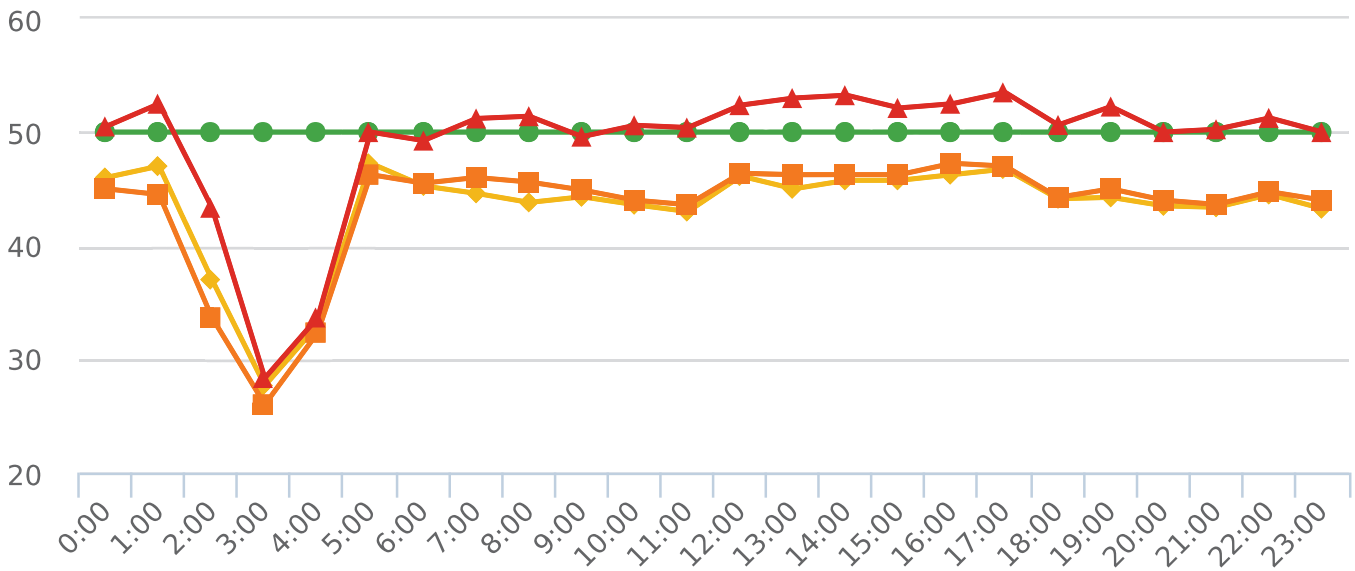

Generated by Marc Chateau from The Saanich Police Department on Apr 19, 2018 at 10:52:37 AM

Time of Day: 0:00 to 23:59
 Dates: 2/28/2018 to 3/4/2018

Site: Emily Carr Dr 4300 block;
 capturing NB traffic, NB

Overall Summary

Total Days of Data: 5
 Speed Limit: 50
 Average Speed: 43.38
 50th Percentile Speed: 43.43
 85th Percentile Speed: 49.25
 Pace Speed Range: 40.0-50.0

Minimum Speed: 5.0
 Maximum Speed: 74.0
 Display Status: Display Off
 Average Volume per Day: 867.2
 Total Volume: 4336.0

■ Violators
 ■ Inside Threshold
 ■ Compliant
 ■ Vehicles Slowed
 ■ Other

● Speed Limit
 ◆ Average Speed
 ■ 50% Speed
 ▲ 85% Speed