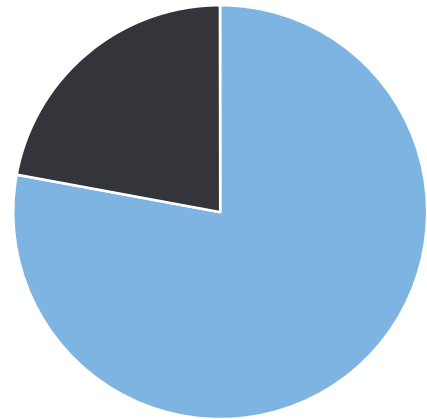

Generated by Marc Chateau from The Saanich Police Department on Apr 19, 2018 at 10:52:37 AM

Time of Day: 0:00 to 23:59
 Dates: 2/28/2018 to 3/4/2018

Site: Emily Carr Dr 4300 block;
 capturing NB traffic, NB

Overall Summary

Total Days of Data: 5
 Speed Limit: 50
 Average Speed: 43.38
 50th Percentile Speed: 43.43
 85th Percentile Speed: 49.25
 Pace Speed Range: 40.0-50.0

Minimum Speed: 5.0
 Maximum Speed: 74.0
 Display Status: Display Off
 Average Volume per Day: 867.2
 Total Volume: 4336.0