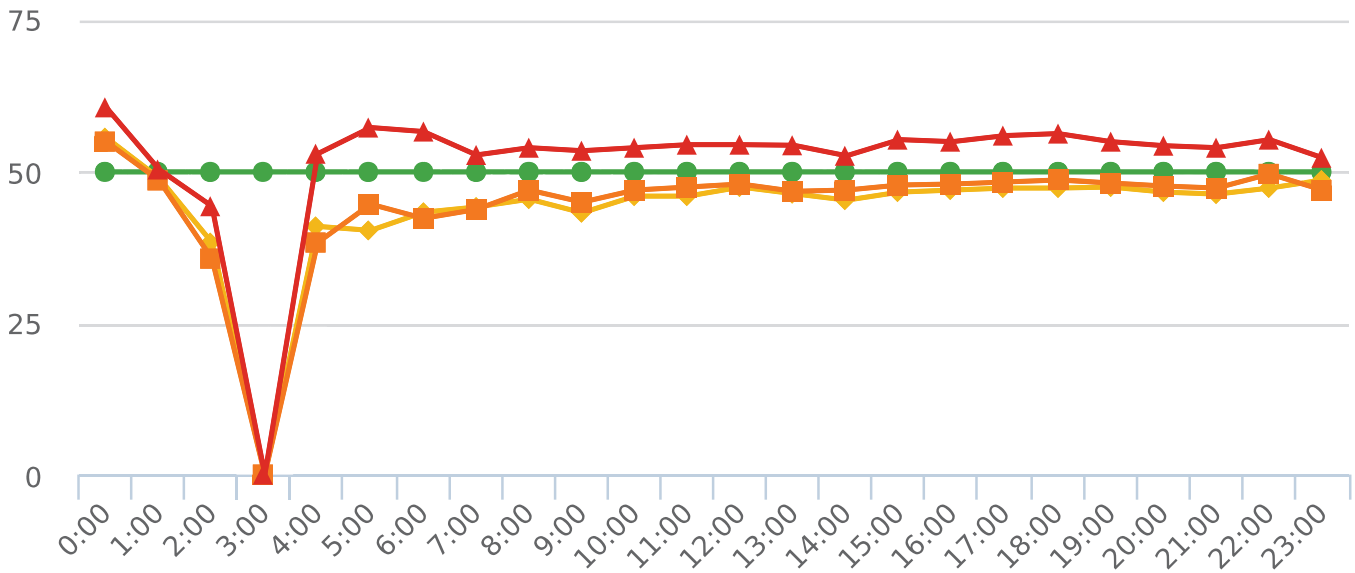

Generated by Marc Chateau from The Saanich Police Department on Jul 17, 2018 at 10:49:25 AM

Time of Day: 0:00 to 23:59
 Dates: 6/19/2018 to 6/22/2018

Site: Emily Carr 4394 Block;
 capturing NB traffic, NB

Overall Summary

Total Days of Data: 4
 Speed Limit: 50
 Average Speed: 44.03
 50th Percentile Speed: 44.56
 85th Percentile Speed: 51.93
 Pace Speed Range: 43.0-53.0

Minimum Speed: 5.0
 Maximum Speed: 83.0
 Display Status: Display Off
 Average Volume per Day: 1077.8
 Total Volume: 4311.0

■ **Violators**
 ■ **Inside Threshold**
 ■ **Compliant**
 ■ **Vehicles Slowed**
 ■ **Other**

● **Speed Limit**
 ◆ **Average Speed**
 ■ **50% Speed**
 ▲ **85% Speed**