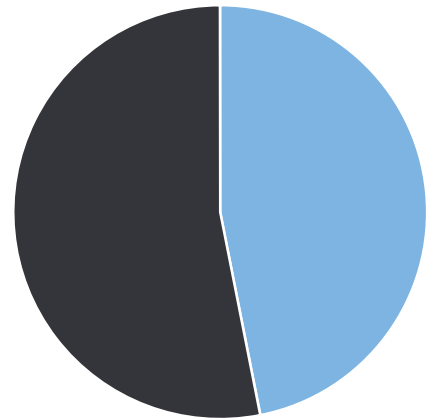

Generated by Marc Chateau from The Saanich Police Department on Jul 17, 2018 at 10:49:25 AM

Time of Day: 0:00 to 23:59
 Dates: 6/19/2018 to 6/22/2018

Site: Emily Carr 4394 Block;
 capturing NB traffic, NB

Overall Summary

Total Days of Data: 4
 Speed Limit: 50
 Average Speed: 44.03
 50th Percentile Speed: 44.56
 85th Percentile Speed: 51.93
 Pace Speed Range: 43.0-53.0

Minimum Speed: 5.0
 Maximum Speed: 83.0
 Display Status: Display Off
 Average Volume per Day: 1077.8
 Total Volume: 4311.0