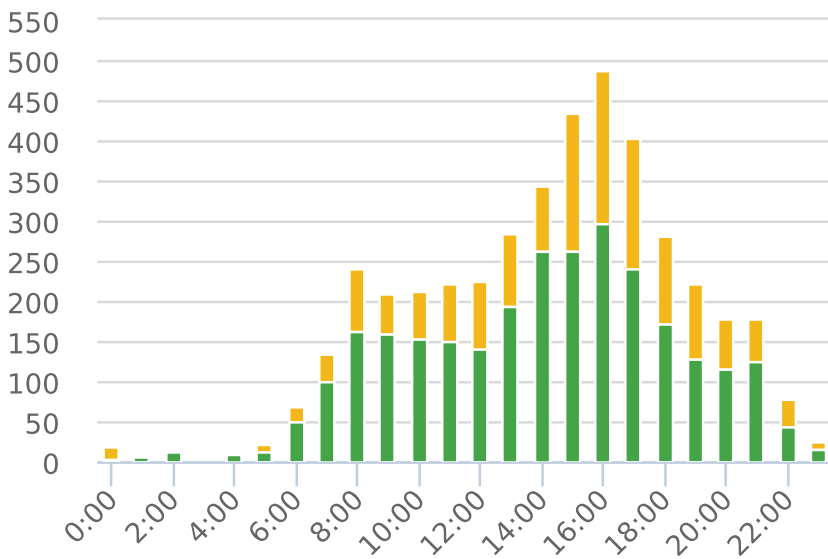

Generated by Marc Chateau from The Saanich Police Department on Jul 17, 2018 at 10:49:25 AM

Time of Day: 0:00 to 23:59
 Dates: 6/19/2018 to 6/22/2018

Site: Emily Carr 4394 Block;
 capturing NB traffic, NB

Overall Summary

Total Days of Data: 4
 Speed Limit: 50
 Average Speed: 44.03
 50th Percentile Speed: 44.56
 85th Percentile Speed: 51.93
 Pace Speed Range: 43.0-53.0

Minimum Speed: 5.0
 Maximum Speed: 83.0
 Display Status: Display Off
 Average Volume per Day: 1077.8
 Total Volume: 4311.0