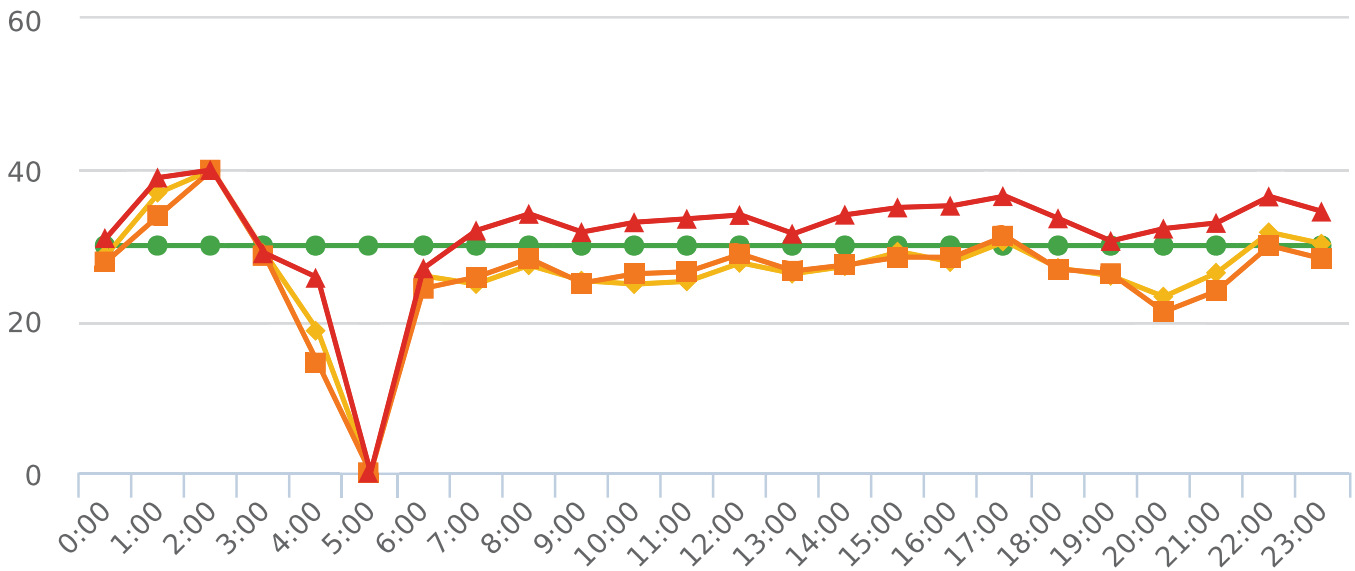

Generated by Marc Chateau from The Saanich Police Department on Aug 20, 2018 at 2:36:30 PM

Time of Day: 0:00 to 23:59  
 Dates: 8/9/2018 to 8/19/2018

Site: Falaise Crescent 800 Block;  
 capturing EB traffic, EB

## Overall Summary

Total Days of Data: 11  
 Speed Limit: 30  
 Average Speed: 26.7  
 50th Percentile Speed: 26.22  
 85th Percentile Speed: 31.81  
 Pace Speed Range: 23.0-33.0

Minimum Speed: 5.0  
 Maximum Speed: 56.0  
 Display Status: Display Off  
 Average Volume per Day: 272.1  
 Total Volume: 2993.0

■ Violators   
 ■ Inside Threshold   
 ■ Compliant   
 ■ Vehicles Slowed   
 ■ Other

● Speed Limit   
 ◆ Average Speed   
 ■ 50% Speed   
 ▲ 85% Speed