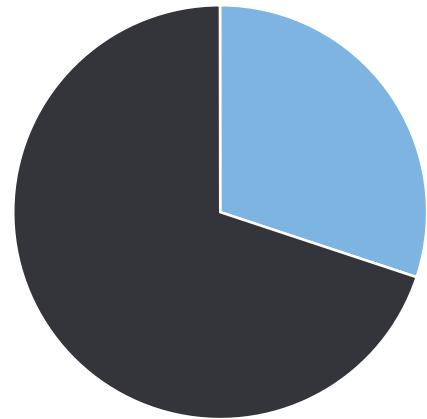

Generated by Marc Chateau from The Saanich Police Department on Aug 20, 2018 at 2:36:30 PM

Time of Day: 0:00 to 23:59  
 Dates: 8/9/2018 to 8/19/2018

Site: Falaise Crescent 800 Block;  
 capturing EB traffic, EB

## Overall Summary

Total Days of Data: 11  
 Speed Limit: 30  
 Average Speed: 26.7  
 50th Percentile Speed: 26.22  
 85th Percentile Speed: 31.81  
 Pace Speed Range: 23.0-33.0

Minimum Speed: 5.0  
 Maximum Speed: 56.0  
 Display Status: Display Off  
 Average Volume per Day: 272.1  
 Total Volume: 2993.0