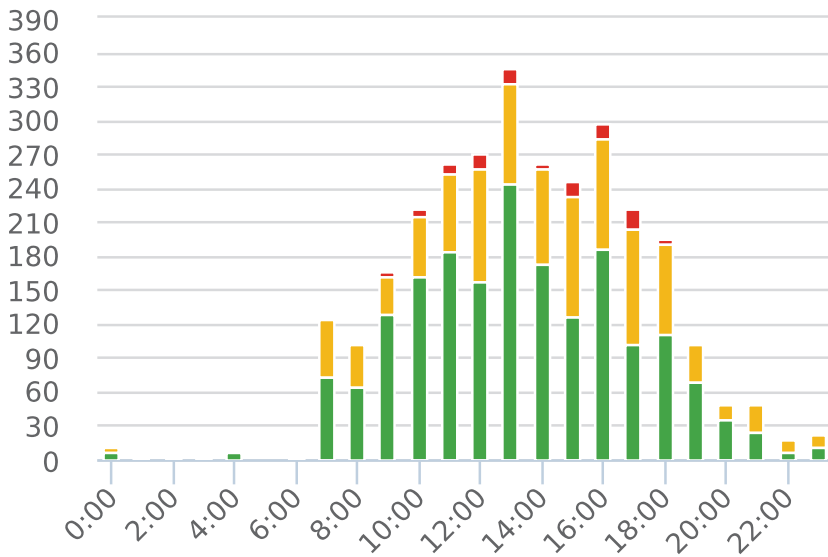

Generated by Marc Chateau from The Saanich Police Department on Aug 20, 2018 at 2:36:30 PM

Time of Day: 0:00 to 23:59  
 Dates: 8/9/2018 to 8/19/2018

Site: Falaise Crescent 800 Block;  
 capturing EB traffic, EB

## Overall Summary

Total Days of Data: 11  
 Speed Limit: 30  
 Average Speed: 26.7  
 50th Percentile Speed: 26.22  
 85th Percentile Speed: 31.81  
 Pace Speed Range: 23.0-33.0

Minimum Speed: 5.0  
 Maximum Speed: 56.0  
 Display Status: Display Off  
 Average Volume per Day: 272.1  
 Total Volume: 2993.0

■ Violators   
 ■ Inside Threshold   
 ■ Compliant   
 ■ Vehicles Slowed   
 ■ Other

● Speed Limit   
 ◆ Average Speed   
 ■ 50% Speed   
 ▲ 85% Speed