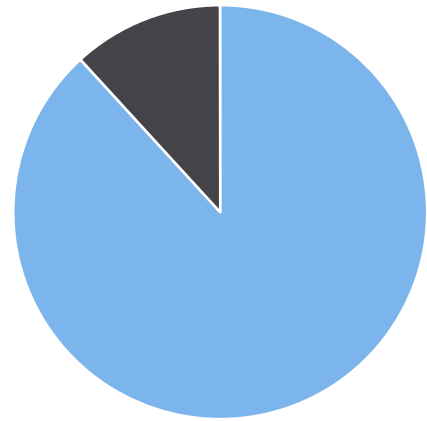

Generated by Heidi Bermudez from The Saanich Police Department on Jun 13, 2019 at 8:57:5 AM

Time of Day: 8:00 to 16:59
 Dates: 1/24/2019 to 1/30/2019

Site: Falaise Cres, 800 blk; capturing NB traffic, NB

Overall Summary

Total Days of Data: 5
 Speed Limit: 30
 Average Speed: 29.21
 50th Percentile Speed: 29.63
 85th Percentile Speed: 35.1
 Pace Speed Range: 26-36

Minimum Speed: 5
 Maximum Speed: 48
 Display Status: Display Off
 Average Volume per Day: 150.2
 Total Volume: 751