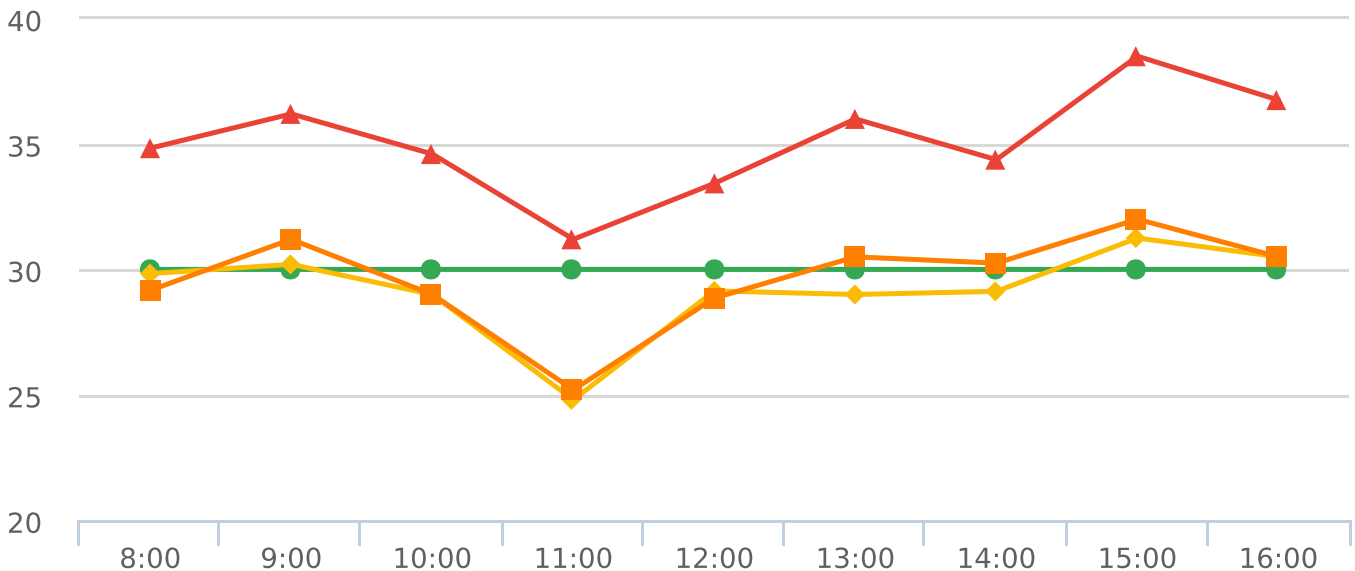

Generated by Heidi Bermudez from The Saanich Police Department on Jun 13, 2019 at 8:57:5 AM

Time of Day: 8:00 to 16:59
 Dates: 1/24/2019 to 1/30/2019

Site: Falaise Cres, 800 blk; capturing NB traffic, NB

Overall Summary

Total Days of Data: 5
 Speed Limit: 30
 Average Speed: 29.21
 50th Percentile Speed: 29.63
 85th Percentile Speed: 35.1
 Pace Speed Range: 26-36

Minimum Speed: 5
 Maximum Speed: 48
 Display Status: Display Off
 Average Volume per Day: 150.2
 Total Volume: 751

■ Violators
 ■ Inside Threshold
 ■ Compliant
 ■ Vehicles Slowed
 ■ Other

● Speed Limit
 ◆ Average Speed
 ■ 50% Speed
 ▲ 85% Speed