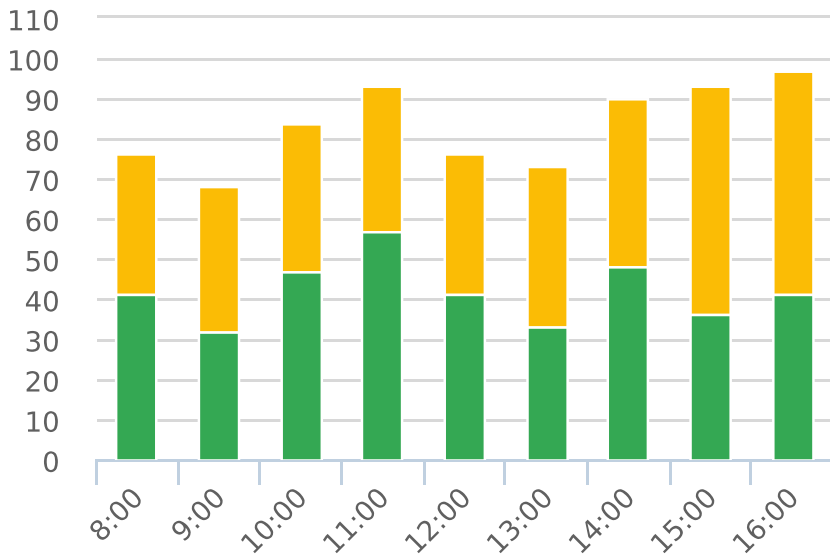

Generated by Heidi Bermudez from The Saanich Police Department on Jun 13, 2019 at 8:57:5 AM

Time of Day: 8:00 to 16:59
 Dates: 1/24/2019 to 1/30/2019

Site: Falaise Cres, 800 blk; capturing NB traffic, NB

Overall Summary

Total Days of Data: 5
 Speed Limit: 30
 Average Speed: 29.21
 50th Percentile Speed: 29.63
 85th Percentile Speed: 35.1
 Pace Speed Range: 26-36

Minimum Speed: 5
 Maximum Speed: 48
 Display Status: Display Off
 Average Volume per Day: 150.2
 Total Volume: 751

■ Violators
 ■ Inside Threshold
 ■ Compliant
 ■ Vehicles Slowed
 ■ Other

● Speed Limit
 ◆ Average Speed
 ■ 50% Speed
 ▲ 85% Speed