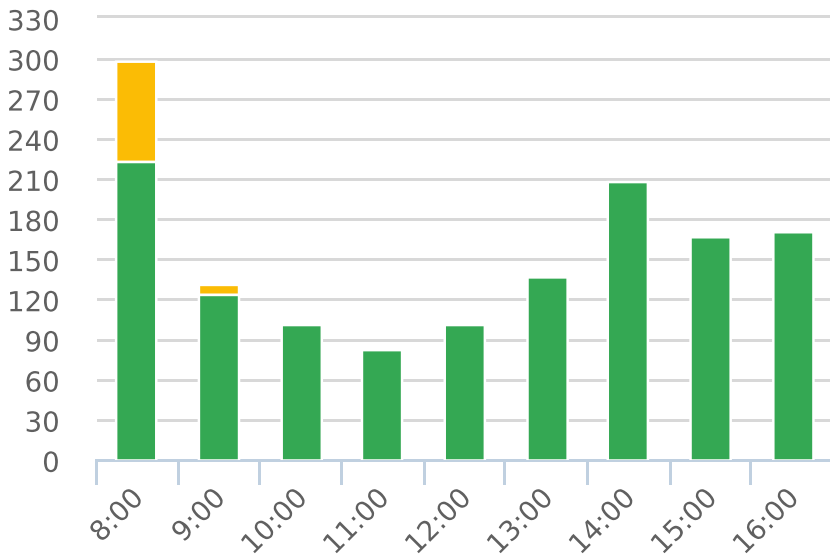

Generated by Heidi Bermudez from The Saanich Police Department on Jun 18, 2019 at 10:30:1 AM

Time of Day: 8:00 to 16:59
 Dates: 6/6/2018 to 6/8/2018

Site: Ferridge PI 4200 block;
 capturing EB traffic, EB

Overall Summary

Total Days of Data: 2
 Speed Limit: 50
 Average Speed: 26.03
 50th Percentile Speed: 28.61
 85th Percentile Speed: 34.64
 Pace Speed Range: 25-35

Minimum Speed: 5
 Maximum Speed: 57
 Display Status: Display Off
 Average Volume per Day: 698.5
 Total Volume: 1397