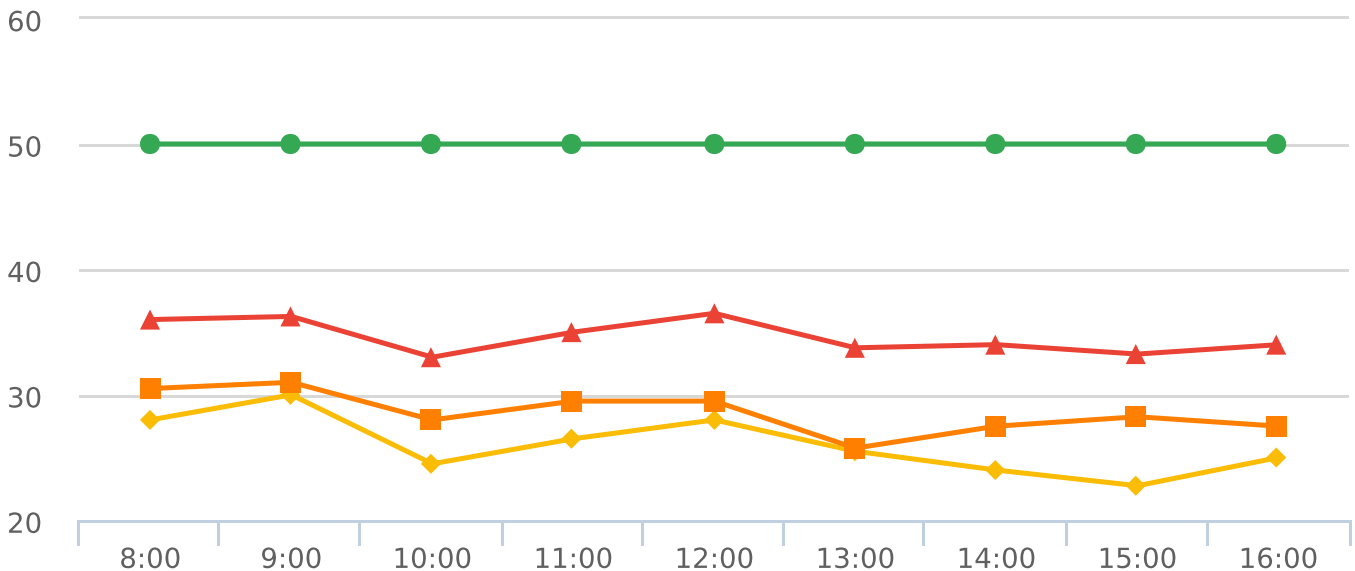

Generated by Heidi Bermudez from The Saanich Police Department on Jun 18, 2019 at 10:30:1 AM

Time of Day: 8:00 to 16:59
 Dates: 6/6/2018 to 6/8/2018

Site: Ferridge PI 4200 block;
 capturing EB traffic, EB

Overall Summary

Total Days of Data: 2
 Speed Limit: 50
 Average Speed: 26.03
 50th Percentile Speed: 28.61
 85th Percentile Speed: 34.64
 Pace Speed Range: 25-35

Minimum Speed: 5
 Maximum Speed: 57
 Display Status: Display Off
 Average Volume per Day: 698.5
 Total Volume: 1397

■ **Violators**
 ■ **Inside Threshold**
 ■ **Compliant**
 ■ **Vehicles Slowed**
 ■ **Other**

● **Speed Limit**
 ◆ **Average Speed**
 ■ **50% Speed**
 ▲ **85% Speed**