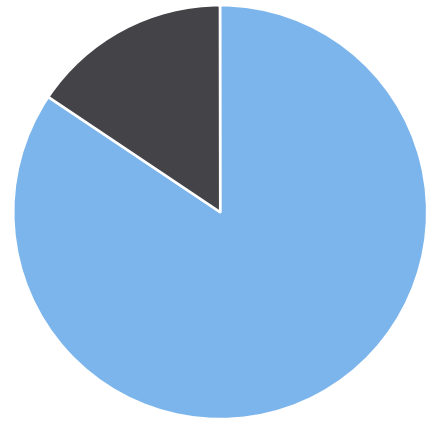

Generated by Heidi Bermudez from The Saanich Police Department on Jun 18, 2019 at 10:30:1 AM

Time of Day: 8:00 to 16:59
 Dates: 6/6/2018 to 6/8/2018

Site: Ferridge PI 4200 block;
 capturing EB traffic, EB

Overall Summary

Total Days of Data: 2
 Speed Limit: 50
 Average Speed: 26.03
 50th Percentile Speed: 28.61
 85th Percentile Speed: 34.64
 Pace Speed Range: 25-35

Minimum Speed: 5
 Maximum Speed: 57
 Display Status: Display Off
 Average Volume per Day: 698.5
 Total Volume: 1397