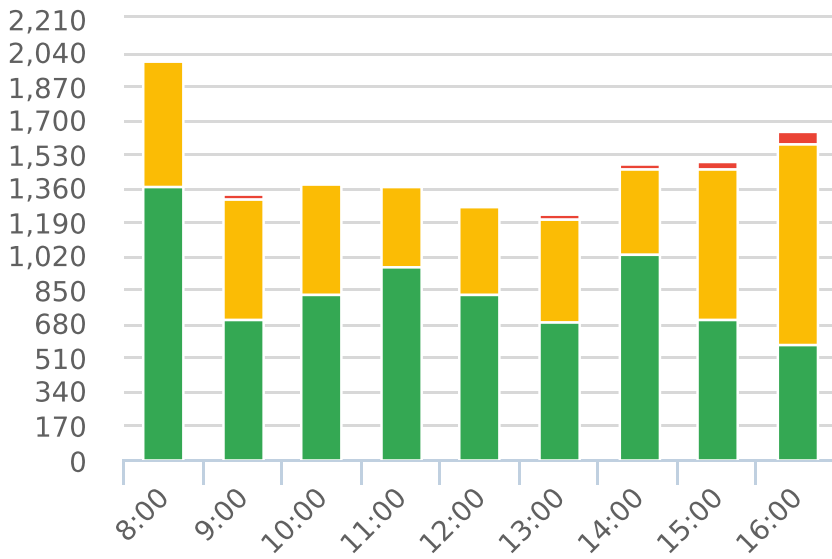

Generated by Heidi Bermudez from The Saanich Police Department on Sep 26, 2019 at 11:10:36 AM

Time of Day: 8:00 to 16:59  
 Dates: 9/4/2018 to 9/10/2018

Site: Glanford Ave 4100 Blk;  
 Capturing SB Traffic, SB

## Overall Summary

Total Days of Data: 5  
 Speed Limit: 30  
 Average Speed: 26.45  
 50th Percentile Speed: 27.9  
 85th Percentile Speed: 35.24  
 Pace Speed Range: 23-33

Minimum Speed: 5  
 Maximum Speed: 71  
 Display Status: Weekly Schedule  
 Average Volume per Day: 2650.8  
 Total Volume: 13254

■ **Violators**   
 ■ **Inside Threshold**   
 ■ **Compliant**   
 ■ **Vehicles Slowed**   
 ■ **Other**

● **Speed Limit**   
 ◆ **Average Speed**   
 ■ **50% Speed**   
 ▲ **85% Speed**