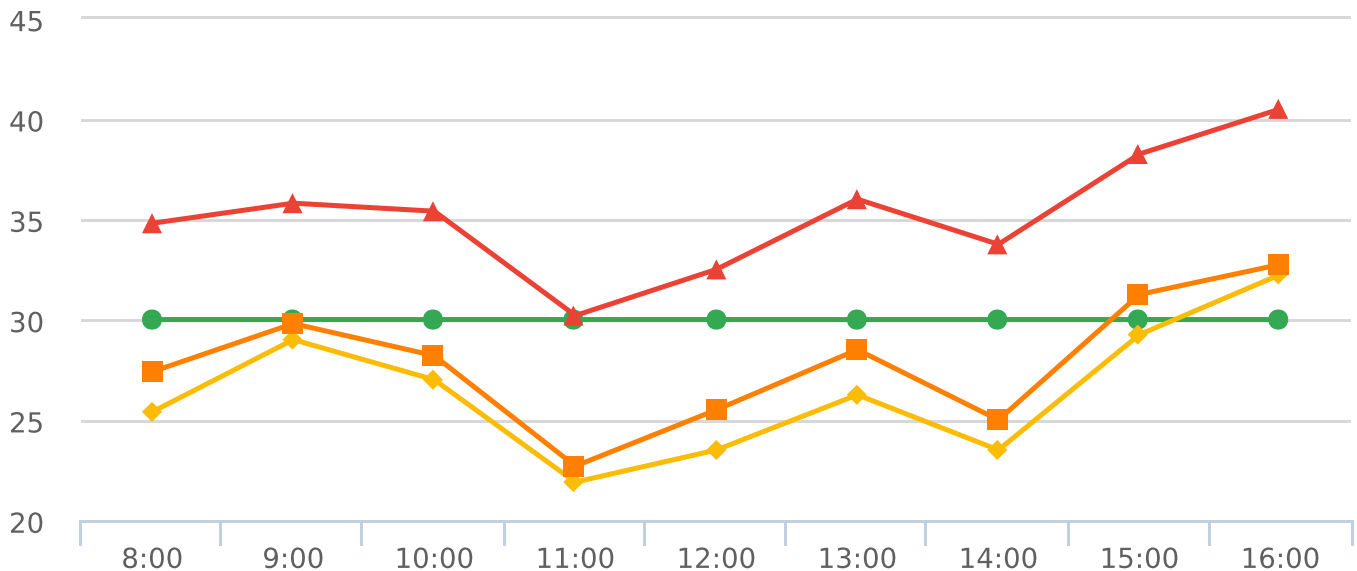

Generated by Heidi Bermudez from The Saanich Police Department on Sep 26, 2019 at 11:10:36 AM

Time of Day: 8:00 to 16:59  
 Dates: 9/4/2018 to 9/10/2018

Site: Glanford Ave 4100 Blk;  
 Capturing SB Traffic, SB

## Overall Summary

Total Days of Data: 5  
 Speed Limit: 30  
 Average Speed: 26.45  
 50th Percentile Speed: 27.9  
 85th Percentile Speed: 35.24  
 Pace Speed Range: 23-33

Minimum Speed: 5  
 Maximum Speed: 71  
 Display Status: Weekly Schedule  
 Average Volume per Day: 2650.8  
 Total Volume: 13254

■ **Violators**   
 ■ **Inside Threshold**   
 ■ **Compliant**   
 ■ **Vehicles Slowed**   
 ■ **Other**

● **Speed Limit**   
 ◆ **Average Speed**   
 ■ **50% Speed**   
 ▲ **85% Speed**