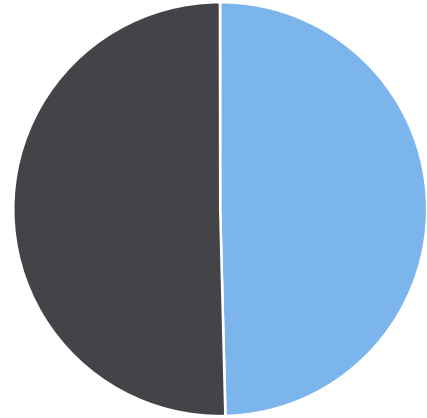

Generated by Heidi Bermudez from The Saanich Police Department on Sep 26, 2019 at 11:10:36 AM

Time of Day: 8:00 to 16:59  
 Dates: 9/4/2018 to 9/10/2018

Site: Glanford Ave 4100 Blk;  
 Capturing SB Traffic, SB

## Overall Summary

Total Days of Data: 5  
 Speed Limit: 30  
 Average Speed: 26.45  
 50th Percentile Speed: 27.9  
 85th Percentile Speed: 35.24  
 Pace Speed Range: 23-33

Minimum Speed: 5  
 Maximum Speed: 71  
 Display Status: Weekly Schedule  
 Average Volume per Day: 2650.8  
 Total Volume: 13254