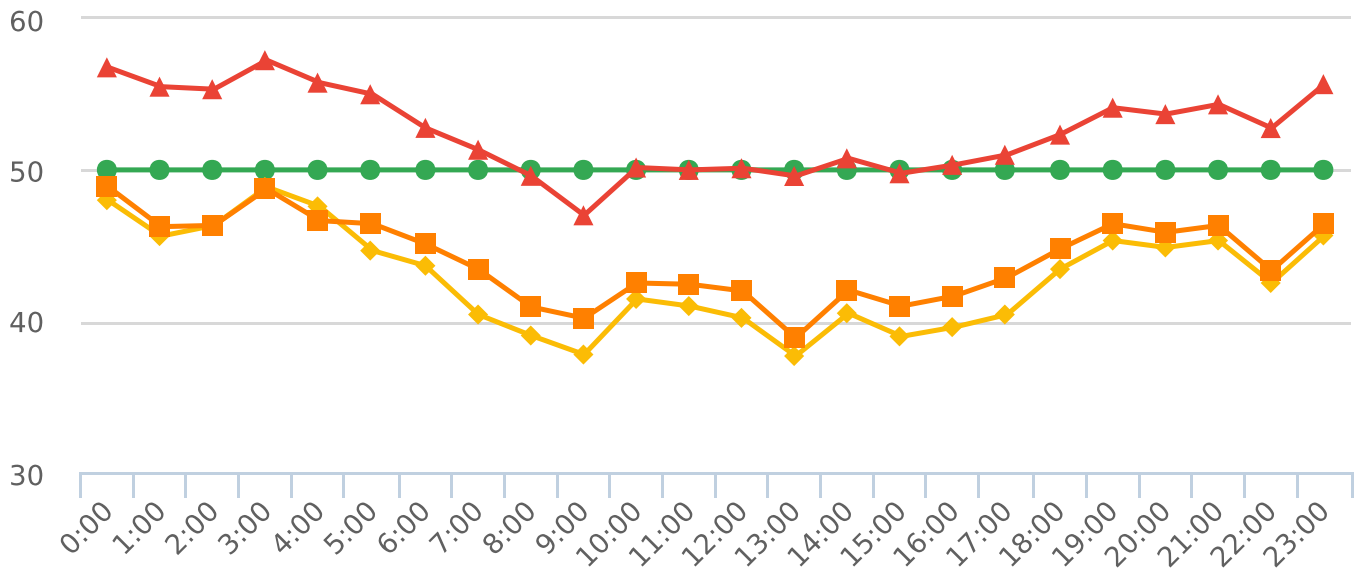

Generated by Heidi Bermudez from The Saanich Police Department on Jun 6, 2019 at 11:10:28 AM

Time of Day: 0:00 to 23:59
 Dates: 1/30/2019 to 2/8/2019

Site: Glanford Ave 4200 blk;
 capturing SB traffic, SB

Overall Summary

Total Days of Data: 10
 Speed Limit: 50
 Average Speed: 42.88
 50th Percentile Speed: 44.16
 85th Percentile Speed: 52.54
 Pace Speed Range: 40-50

Minimum Speed: 5
 Maximum Speed: 86
 Display Status: Display Off
 Average Volume per Day: 5300.6
 Total Volume: 53006

■ Violators
 ■ Inside Threshold
 ■ Compliant
 ■ Vehicles Slowed
 ■ Other

● Speed Limit
 ◆ Average Speed
 ■ 50% Speed
 ▲ 85% Speed