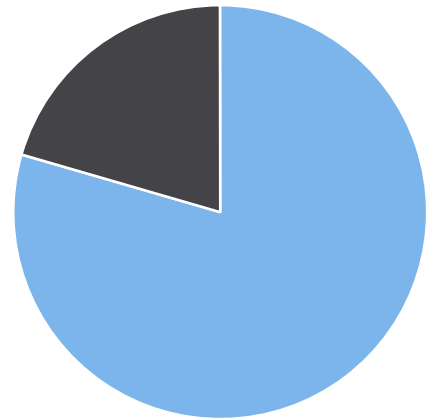

Generated by Heidi Bermudez from The Saanich Police Department on Jun 6, 2019 at 11:10:28 AM

Time of Day: 0:00 to 23:59
 Dates: 1/30/2019 to 2/8/2019

Site: Glanford Ave 4200 blk;
 capturing SB traffic, SB

Overall Summary

Total Days of Data: 10
 Speed Limit: 50
 Average Speed: 42.88
 50th Percentile Speed: 44.16
 85th Percentile Speed: 52.54
 Pace Speed Range: 40-50

Minimum Speed: 5
 Maximum Speed: 86
 Display Status: Display Off
 Average Volume per Day: 5300.6
 Total Volume: 53006