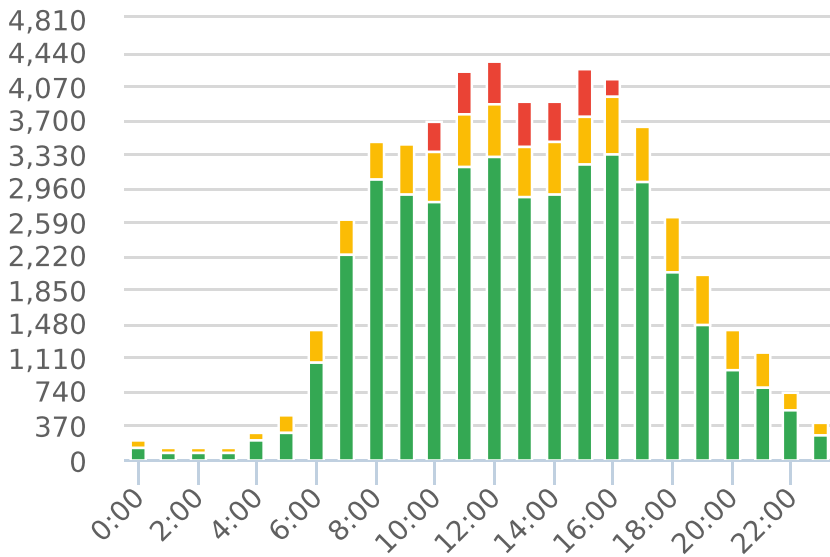

Generated by Heidi Bermudez from The Saanich Police Department on Jun 6, 2019 at 11:10:28 AM

Time of Day: 0:00 to 23:59
 Dates: 1/30/2019 to 2/8/2019

Site: Glanford Ave 4200 blk;
 capturing SB traffic, SB

Overall Summary

Total Days of Data: 10
 Speed Limit: 50
 Average Speed: 42.88
 50th Percentile Speed: 44.16
 85th Percentile Speed: 52.54
 Pace Speed Range: 40-50

Minimum Speed: 5
 Maximum Speed: 86
 Display Status: Display Off
 Average Volume per Day: 5300.6
 Total Volume: 53006

■ Violators
 ■ Inside Threshold
 ■ Compliant
 ■ Vehicles Slowed
 ■ Other

● Speed Limit
 ◆ Average Speed
 ■ 50% Speed
 ▲ 85% Speed