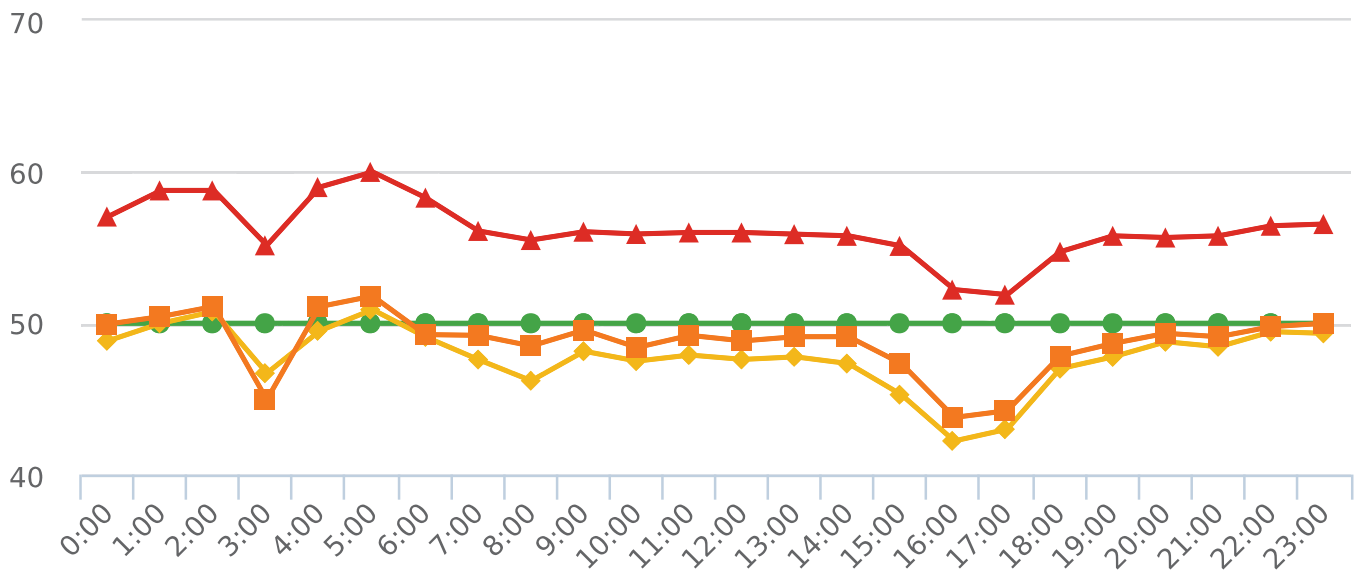

Generated by Marc Chateau from The Saanich Police Department on Feb 15, 2018 at 11:11:14 AM

Time of Day: 0:00 to 23:59
 Dates: 1/27/2018 to 2/5/2018

Site: Gorge Rd W 100 block;
 capturing WB traffic, NB

Overall Summary

Total Days of Data: 10
 Speed Limit: 50
 Average Speed: 47.8
 50th Percentile Speed: 48.77
 85th Percentile Speed: 56.19
 Pace Speed Range: 44.0-54.0

Minimum Speed: 5.0
 Maximum Speed: 97.0
 Display Status: Display Off
 Average Volume per Day: 5550.3
 Total Volume: 55503.0

■ Violators
 ■ Inside Threshold
 ■ Compliant
 ■ Vehicles Slowed
 ■ Other

● Speed Limit
 ◆ Average Speed
 ■ 50% Speed
 ▲ 85% Speed