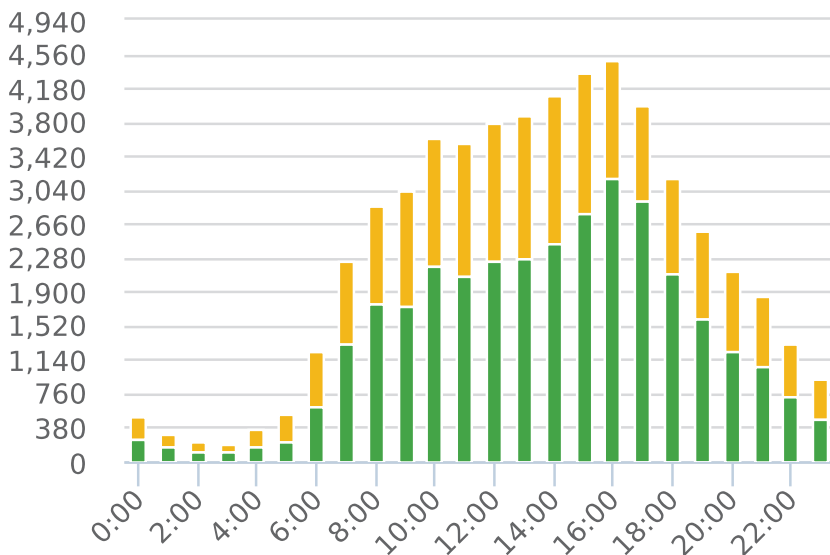

Generated by Marc Chateau from The Saanich Police Department on Feb 15, 2018 at 11:11:14 AM

Time of Day: 0:00 to 23:59
 Dates: 1/27/2018 to 2/5/2018

Site: Gorge Rd W 100 block;
 capturing WB traffic, NB

Overall Summary

Total Days of Data: 10
 Speed Limit: 50
 Average Speed: 47.8
 50th Percentile Speed: 48.77
 85th Percentile Speed: 56.19
 Pace Speed Range: 44.0-54.0

Minimum Speed: 5.0
 Maximum Speed: 97.0
 Display Status: Display Off
 Average Volume per Day: 5550.3
 Total Volume: 55503.0

■ Violators
 ■ Inside Threshold
 ■ Compliant
 ■ Vehicles Slowed
 ■ Other

● Speed Limit
 ◆ Average Speed
 ■ 50% Speed
 ▲ 85% Speed