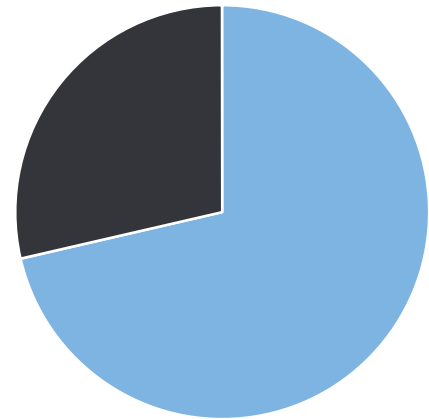

Generated by Marc Chateau from The Saanich Police Department on Feb 15, 2018 at 11:11:14 AM

Time of Day: 0:00 to 23:59
 Dates: 1/27/2018 to 2/5/2018

Site: Gorge Rd W 100 block;
 capturing WB traffic, NB

Overall Summary

Total Days of Data: 10
 Speed Limit: 50
 Average Speed: 47.8
 50th Percentile Speed: 48.77
 85th Percentile Speed: 56.19
 Pace Speed Range: 44.0-54.0

Minimum Speed: 5.0
 Maximum Speed: 97.0
 Display Status: Display Off
 Average Volume per Day: 5550.3
 Total Volume: 55503.0