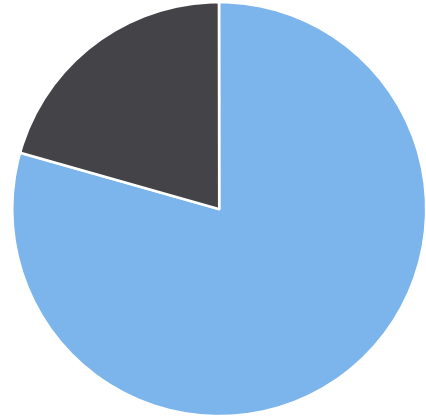

Generated by Heidi Bermudez from The Saanich Police Department on Jun 6, 2019 at 11:36:30 AM

Time of Day: 0:00 to 23:59
 Dates: 2/8/2019 to 2/22/2019

Site: Grange Rd 4000 block;
 capturing NB traffic , NB

Overall Summary

Total Days of Data: 15
 Speed Limit: 50
 Average Speed: 34.51
 50th Percentile Speed: 35.36
 85th Percentile Speed: 43.02
 Pace Speed Range: 33-43

Minimum Speed: 5
 Maximum Speed: 78
 Display Status: Display Off
 Average Volume per Day: 427.0
 Total Volume: 6405