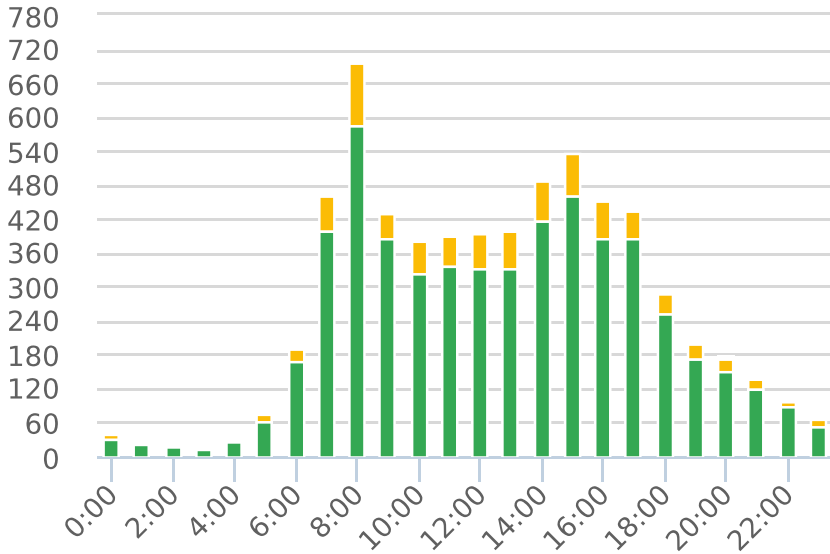

Generated by Heidi Bermudez from The Saanich Police Department on Jun 6, 2019 at 11:36:30 AM

Time of Day: 0:00 to 23:59
 Dates: 2/8/2019 to 2/22/2019

Site: Grange Rd 4000 block;
 capturing NB traffic , NB

Overall Summary

Total Days of Data: 15
 Speed Limit: 50
 Average Speed: 34.51
 50th Percentile Speed: 35.36
 85th Percentile Speed: 43.02
 Pace Speed Range: 33-43

Minimum Speed: 5
 Maximum Speed: 78
 Display Status: Display Off
 Average Volume per Day: 427.0
 Total Volume: 6405

■ Violators
 ■ Inside Threshold
 ■ Compliant
 ■ Vehicles Slowed
 ■ Other

● Speed Limit
 ◆ Average Speed
 ■ 50% Speed
 ▲ 85% Speed