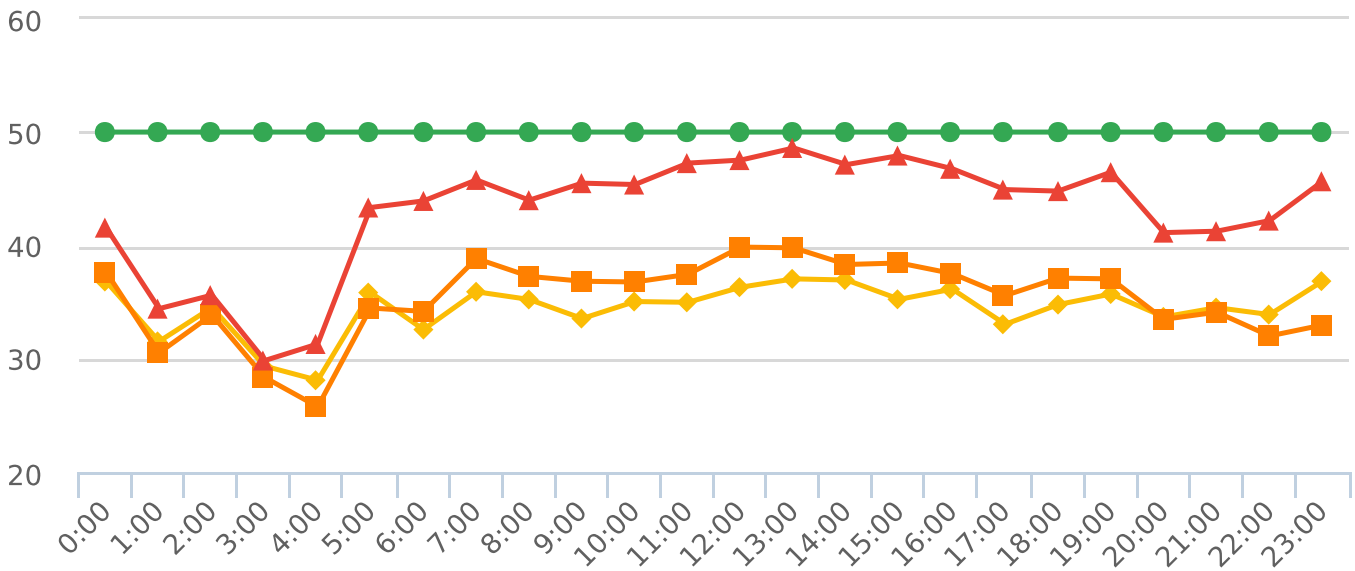

Generated by Heidi Bermudez from The Saanich Police Department on Jun 6, 2019 at 11:36:30 AM

Time of Day: 0:00 to 23:59
 Dates: 2/8/2019 to 2/22/2019

Site: Grange Rd 4000 block;
 capturing NB traffic , NB

Overall Summary

Total Days of Data: 15
 Speed Limit: 50
 Average Speed: 34.51
 50th Percentile Speed: 35.36
 85th Percentile Speed: 43.02
 Pace Speed Range: 33-43

Minimum Speed: 5
 Maximum Speed: 78
 Display Status: Display Off
 Average Volume per Day: 427.0
 Total Volume: 6405

■ Violators
 ■ Inside Threshold
 ■ Compliant
 ■ Vehicles Slowed
 ■ Other

● Speed Limit
 ◆ Average Speed
 ■ 50% Speed
 ▲ 85% Speed