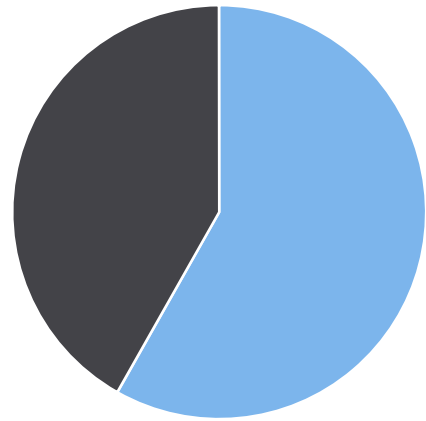

Generated by Heidi Bermudez from The Saanich Police Department on Jun 18, 2019 at 10:39:51 AM

Time of Day: 8:00 to 16:59  
 Dates: 5/30/2018 to 6/1/2018

Site: Greenlea Dr 4400 block;  
 capturing EB traffic, EB

## Overall Summary

Total Days of Data: 3  
 Speed Limit: 30  
 Average Speed: 31.5  
 50th Percentile Speed: 32.13  
 85th Percentile Speed: 41.87  
 Pace Speed Range: 29-39

Minimum Speed: 5  
 Maximum Speed: 66  
 Display Status: Weekly Schedule  
 Average Volume per Day: 668.7  
 Total Volume: 2006