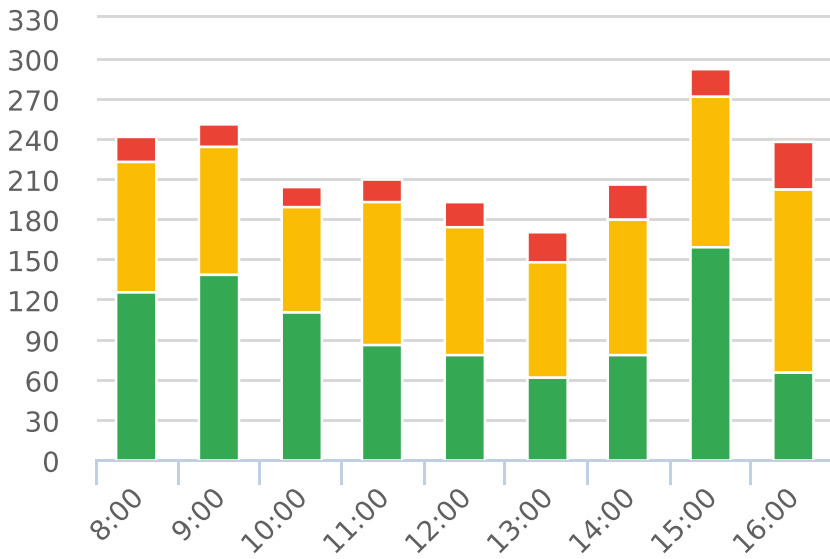

Generated by Heidi Bermudez from The Saanich Police Department on Jun 18, 2019 at 10:39:51 AM

Time of Day: 8:00 to 16:59  
 Dates: 5/30/2018 to 6/1/2018

Site: Greenlea Dr 4400 block;  
 capturing EB traffic, EB

## Overall Summary

Total Days of Data: 3  
 Speed Limit: 30  
 Average Speed: 31.5  
 50th Percentile Speed: 32.13  
 85th Percentile Speed: 41.87  
 Pace Speed Range: 29-39

Minimum Speed: 5  
 Maximum Speed: 66  
 Display Status: Weekly Schedule  
 Average Volume per Day: 668.7  
 Total Volume: 2006

■ **Violators**   
 ■ **Inside Threshold**   
 ■ **Compliant**   
 ■ **Vehicles Slowed**   
 ■ **Other**

● **Speed Limit**   
 ◆ **Average Speed**   
 ■ **50% Speed**   
 ▲ **85% Speed**