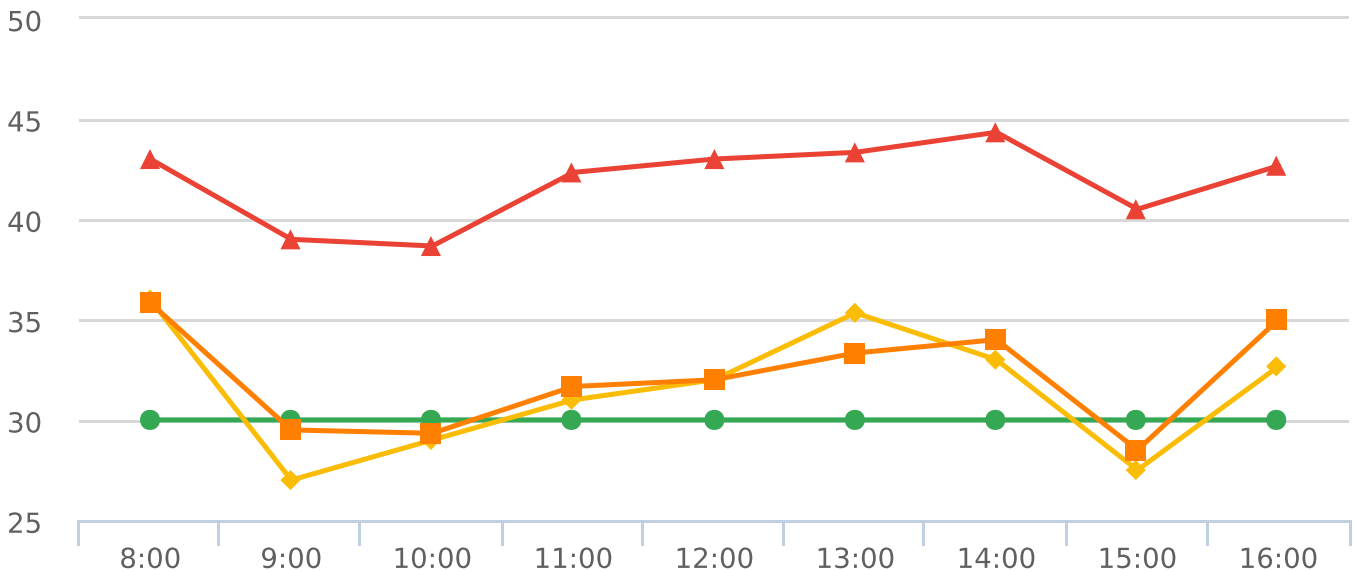

Generated by Heidi Bermudez from The Saanich Police Department on Jun 18, 2019 at 10:39:51 AM

Time of Day: 8:00 to 16:59  
 Dates: 5/30/2018 to 6/1/2018

Site: Greenlea Dr 4400 block;  
 capturing EB traffic, EB

## Overall Summary

Total Days of Data: 3  
 Speed Limit: 30  
 Average Speed: 31.5  
 50th Percentile Speed: 32.13  
 85th Percentile Speed: 41.87  
 Pace Speed Range: 29-39

Minimum Speed: 5  
 Maximum Speed: 66  
 Display Status: Weekly Schedule  
 Average Volume per Day: 668.7  
 Total Volume: 2006

■ **Violators**   
 ■ **Inside Threshold**   
 ■ **Compliant**   
 ■ **Vehicles Slowed**   
 ■ **Other**

● **Speed Limit**   
 ◆ **Average Speed**   
 ■ **50% Speed**   
 ▲ **85% Speed**