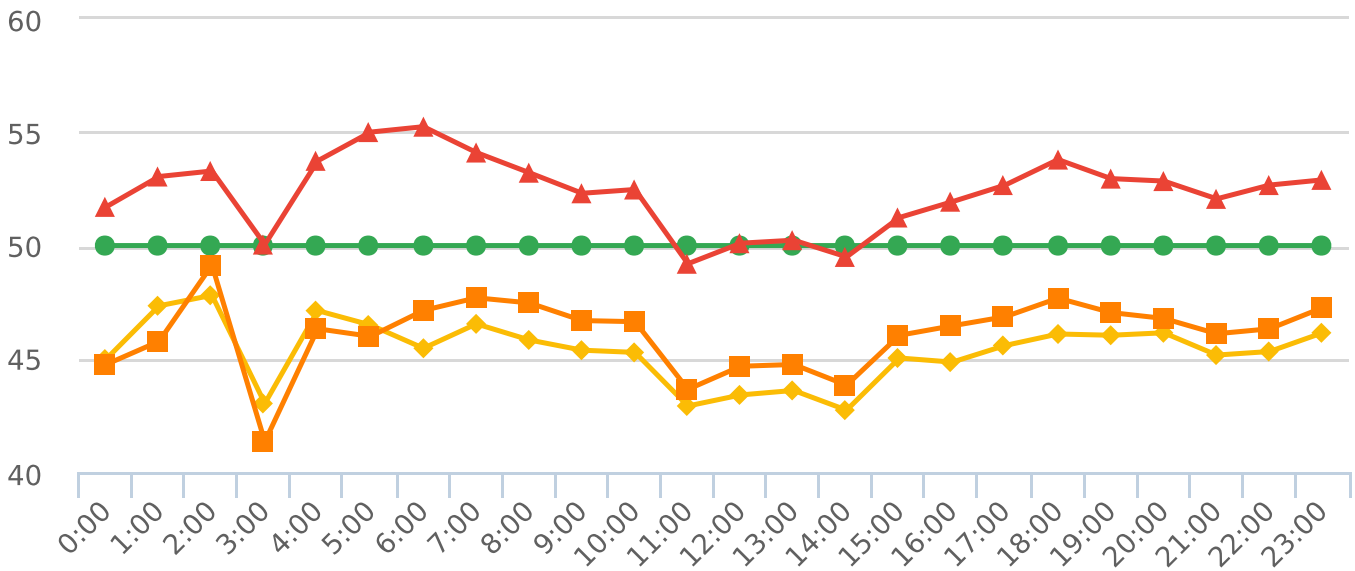

Generated by Heidi Bermudez from The Saanich Police Department on Jun 18, 2019 at 10:46:17 AM

Time of Day: 0:00 to 23:59
 Dates: 4/17/2018 to 5/2/2018

Site: Headquarters, NB

Overall Summary

Total Days of Data: 16
 Speed Limit: 50
 Average Speed: 45.36
 50th Percentile Speed: 46.11
 85th Percentile Speed: 52.34
 Pace Speed Range: 42-52

Minimum Speed: 5
 Maximum Speed: 99
 Display Status: Display Off
 Average Volume per Day: 3855.6
 Total Volume: 61690

■ Violators
 ■ Inside Threshold
 ■ Compliant
 ■ Vehicles Slowed
 ■ Other

● Speed Limit
 ◆ Average Speed
 ■ 50% Speed
 ▲ 85% Speed