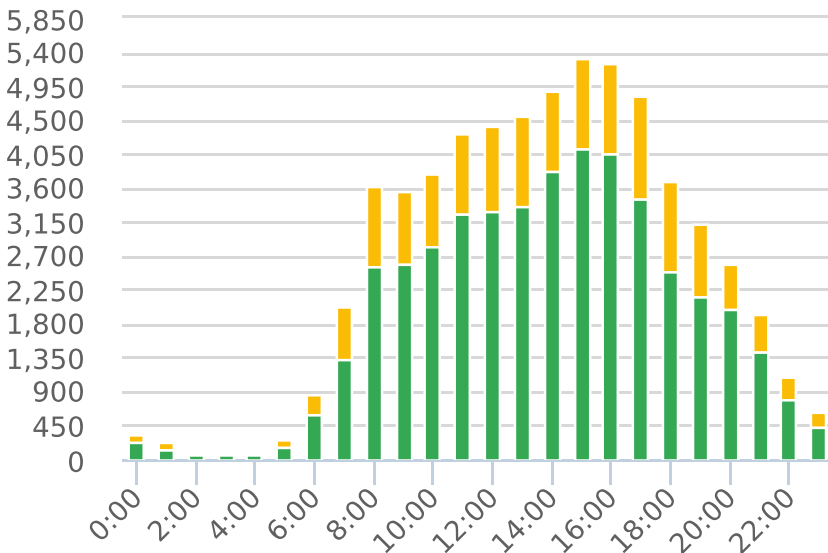

Generated by Heidi Bermudez from The Saanich Police Department on Jun 18, 2019 at 10:46:17 AM

Time of Day: 0:00 to 23:59
 Dates: 4/17/2018 to 5/2/2018

Site: Headquarters, NB

Overall Summary

Total Days of Data: 16
 Speed Limit: 50
 Average Speed: 45.36
 50th Percentile Speed: 46.11
 85th Percentile Speed: 52.34
 Pace Speed Range: 42-52

Minimum Speed: 5
 Maximum Speed: 99
 Display Status: Display Off
 Average Volume per Day: 3855.6
 Total Volume: 61690

■ Violators
 ■ Inside Threshold
 ■ Compliant
 ■ Vehicles Slowed
 ■ Other

● Speed Limit
 ◆ Average Speed
 ■ 50% Speed
 ▲ 85% Speed