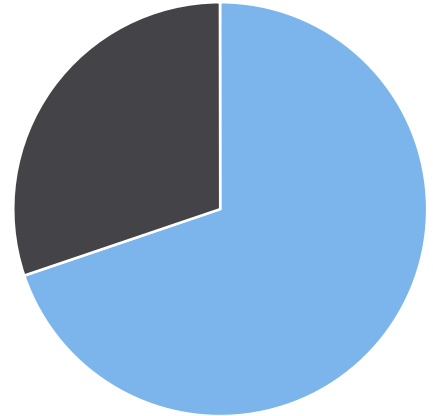

Generated by Heidi Bermudez from The Saanich Police Department on Jun 18, 2019 at 10:46:17 AM

Time of Day: 0:00 to 23:59
 Dates: 4/17/2018 to 5/2/2018

Site: Headquarters, NB

Overall Summary

Total Days of Data: 16
 Speed Limit: 50
 Average Speed: 45.36
 50th Percentile Speed: 46.11
 85th Percentile Speed: 52.34
 Pace Speed Range: 42-52

Minimum Speed: 5
 Maximum Speed: 99
 Display Status: Display Off
 Average Volume per Day: 3855.6
 Total Volume: 61690

■ Violators
 ■ Inside Threshold
 ■ Compliant
 ■ Vehicles Slowed
 ■ Other

● Speed Limit
 ◆ Average Speed
 ■ 50% Speed
 ▲ 85% Speed