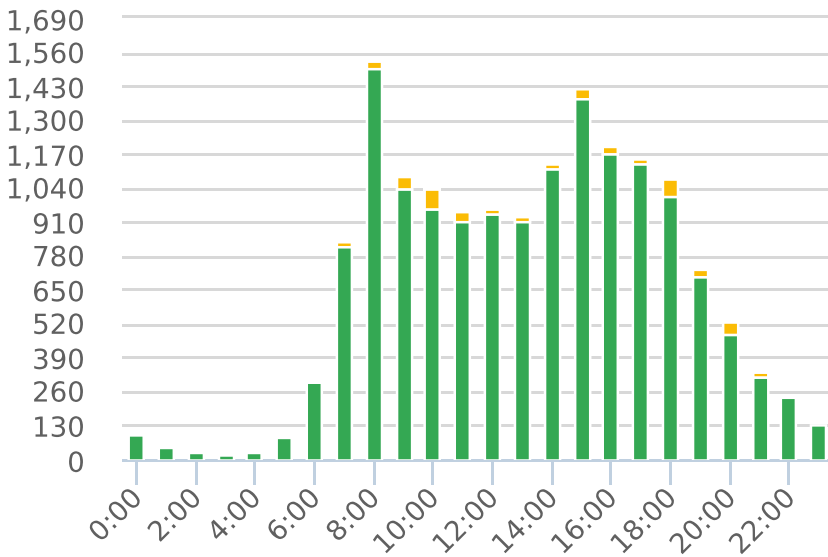

Generated by Heidi Bermudez from The Saanich Police Department on Jun 18, 2019 at 10:52:32 AM

Time of Day: 0:00 to 23:59
 Dates: 10/8/2018 to 10/23/2018

Site: Kenmore Rd, 1500 blk;
 capturing WB , WB

Overall Summary

Total Days of Data: 16
 Speed Limit: 50
 Average Speed: 33.5
 50th Percentile Speed: 35.04
 85th Percentile Speed: 41.87
 Pace Speed Range: 32-42

Minimum Speed: 5
 Maximum Speed: 63
 Display Status: Display Off
 Average Volume per Day: 995.0
 Total Volume: 15920