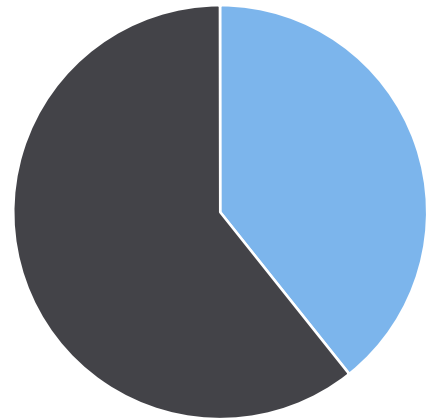

Generated by Heidi Bermudez from The Saanich Police Department on Jun 18, 2019 at 10:52:32 AM

Time of Day: 0:00 to 23:59
 Dates: 10/8/2018 to 10/23/2018

Site: Kenmore Rd, 1500 blk;
 capturing WB , WB

Overall Summary

Total Days of Data: 16
 Speed Limit: 50
 Average Speed: 33.5
 50th Percentile Speed: 35.04
 85th Percentile Speed: 41.87
 Pace Speed Range: 32-42

Minimum Speed: 5
 Maximum Speed: 63
 Display Status: Display Off
 Average Volume per Day: 995.0
 Total Volume: 15920