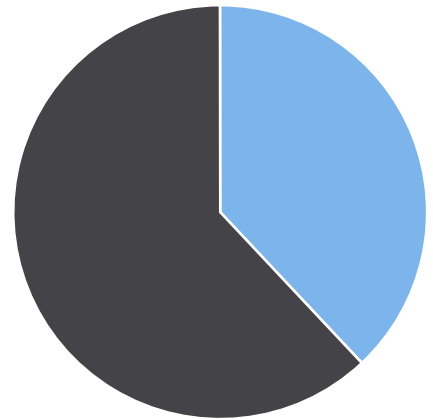

Generated by Heidi Bermudez from The Saanich Police Department on Jun 7, 2019 at 2:48:23 PM

Time of Day: 0:00 to 23:59
 Dates: 1/30/2019 to 2/7/2019

Site: Landsdowne Rd, 1600 Block;
 capturing WB traffic, WB

Overall Summary

Total Days of Data: 9
 Speed Limit: 50
 Average Speed: 46.89
 50th Percentile Speed: 49.79
 85th Percentile Speed: 57.34
 Pace Speed Range: 46-56

Minimum Speed: 5
 Maximum Speed: 93
 Display Status: Display Off
 Average Volume per Day: 6085.8
 Total Volume: 54772