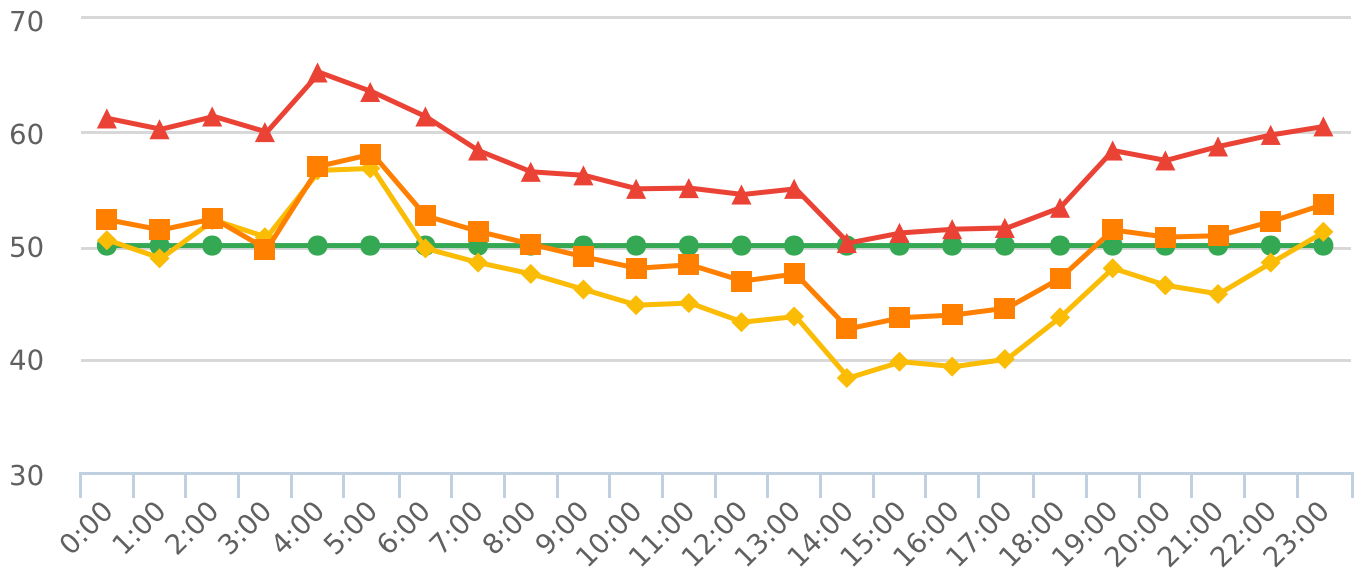

Generated by Heidi Bermudez from The Saanich Police Department on Jun 7, 2019 at 2:48:23 PM

Time of Day: 0:00 to 23:59
 Dates: 1/30/2019 to 2/7/2019

Site: Landsdowne Rd, 1600 Block;
 capturing WB traffic, WB

Overall Summary

Total Days of Data: 9
 Speed Limit: 50
 Average Speed: 46.89
 50th Percentile Speed: 49.79
 85th Percentile Speed: 57.34
 Pace Speed Range: 46-56

Minimum Speed: 5
 Maximum Speed: 93
 Display Status: Display Off
 Average Volume per Day: 6085.8
 Total Volume: 54772

■ **Violators**
 ■ **Inside Threshold**
 ■ **Compliant**
 ■ **Vehicles Slowed**
 ■ **Other**

● **Speed Limit**
 ◆ **Average Speed**
 ■ **50% Speed**
 ▲ **85% Speed**