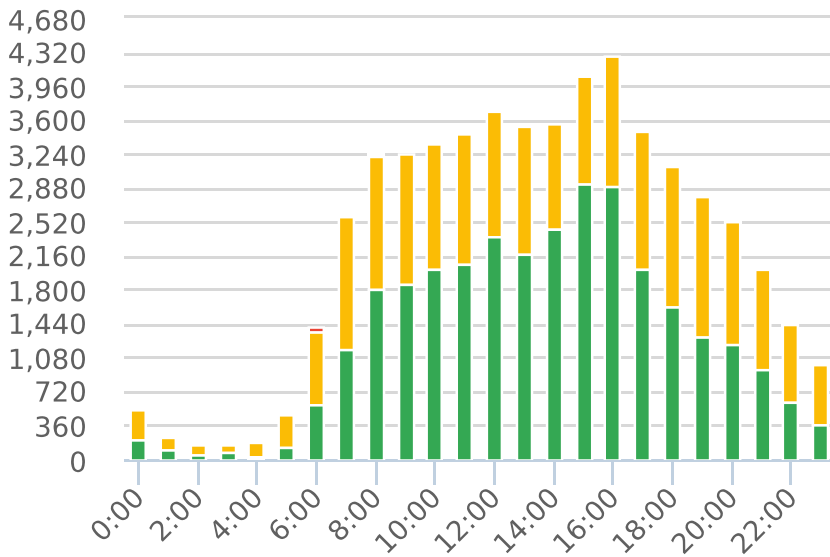

Generated by Heidi Bermudez from The Saanich Police Department on Jun 7, 2019 at 2:48:23 PM

Time of Day: 0:00 to 23:59
 Dates: 1/30/2019 to 2/7/2019

Site: Landsdowne Rd, 1600 Block;
 capturing WB traffic, WB

Overall Summary

Total Days of Data: 9
 Speed Limit: 50
 Average Speed: 46.89
 50th Percentile Speed: 49.79
 85th Percentile Speed: 57.34
 Pace Speed Range: 46-56

Minimum Speed: 5
 Maximum Speed: 93
 Display Status: Display Off
 Average Volume per Day: 6085.8
 Total Volume: 54772