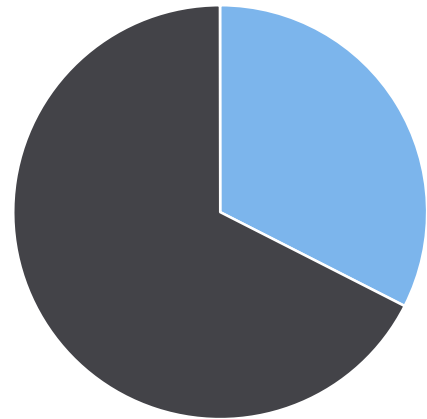

Generated by Heidi Bermudez from The Saanich Police Department on Jun 18, 2019 at 10:59:53 AM

Time of Day: 8:00 to 16:59
 Dates: 5/27/2019 to 5/31/2019

Site: Laval Ave 1800 Block; capturing EB traffic, EB

Overall Summary

Total Days of Data: 5
 Speed Limit: 30
 Average Speed: 25.69
 50th Percentile Speed: 26.62
 85th Percentile Speed: 36.09
 Pace Speed Range: 23-33

Minimum Speed: 5
 Maximum Speed: 71
 Display Status: Weekly Schedule
 Average Volume per Day: 856.2
 Total Volume: 4281