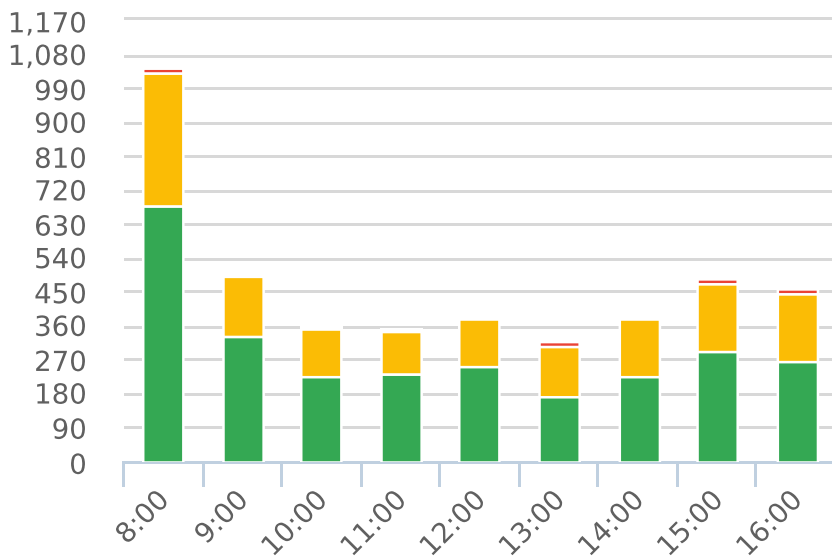

Generated by Heidi Bermudez from The Saanich Police Department on Jun 18, 2019 at 10:59:53 AM

Time of Day: 8:00 to 16:59
 Dates: 5/27/2019 to 5/31/2019

Site: Laval Ave 1800 Block; capturing EB traffic, EB

Overall Summary

Total Days of Data: 5
 Speed Limit: 30
 Average Speed: 25.69
 50th Percentile Speed: 26.62
 85th Percentile Speed: 36.09
 Pace Speed Range: 23-33

Minimum Speed: 5
 Maximum Speed: 71
 Display Status: Weekly Schedule
 Average Volume per Day: 856.2
 Total Volume: 4281

■ Violators
 ■ Inside Threshold
 ■ Compliant
 ■ Vehicles Slowed
 ■ Other

● Speed Limit
 ◆ Average Speed
 ■ 50% Speed
 ▲ 85% Speed