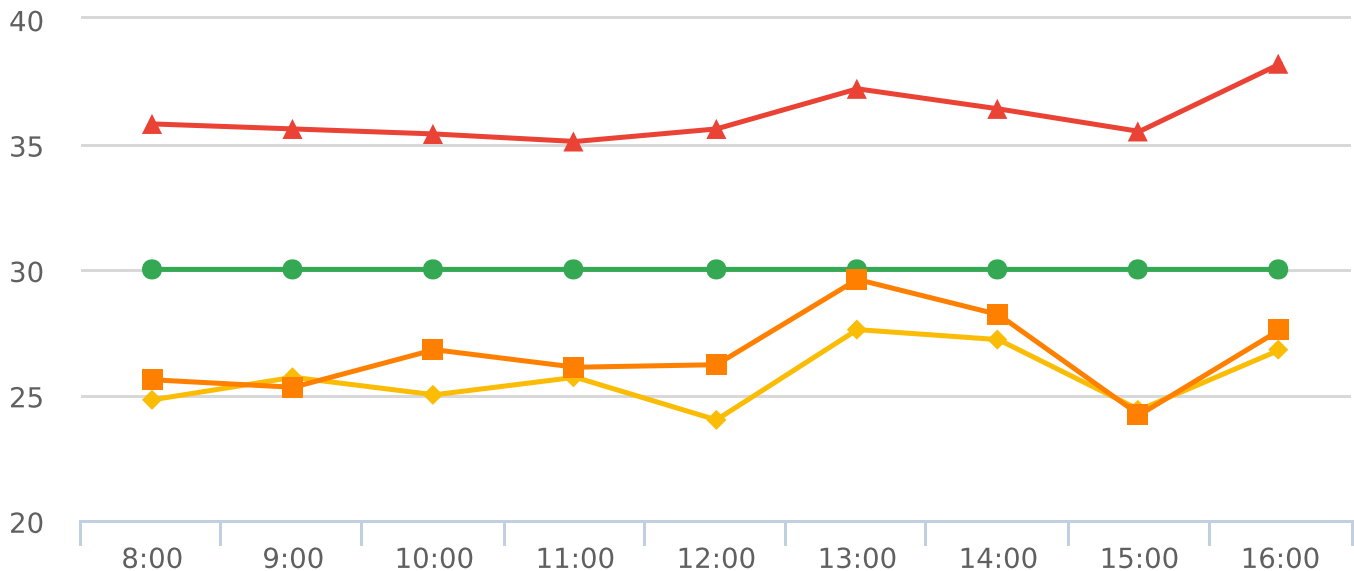

Generated by Heidi Bermudez from The Saanich Police Department on Jun 18, 2019 at 10:59:53 AM

Time of Day: 8:00 to 16:59
 Dates: 5/27/2019 to 5/31/2019

Site: Laval Ave 1800 Block; capturing EB traffic, EB

Overall Summary

Total Days of Data: 5
 Speed Limit: 30
 Average Speed: 25.69
 50th Percentile Speed: 26.62
 85th Percentile Speed: 36.09
 Pace Speed Range: 23-33

Minimum Speed: 5
 Maximum Speed: 71
 Display Status: Weekly Schedule
 Average Volume per Day: 856.2
 Total Volume: 4281

■ Violators
 ■ Inside Threshold
 ■ Compliant
 ■ Vehicles Slowed
 ■ Other

● Speed Limit
 ◆ Average Speed
 ■ 50% Speed
 ▲ 85% Speed