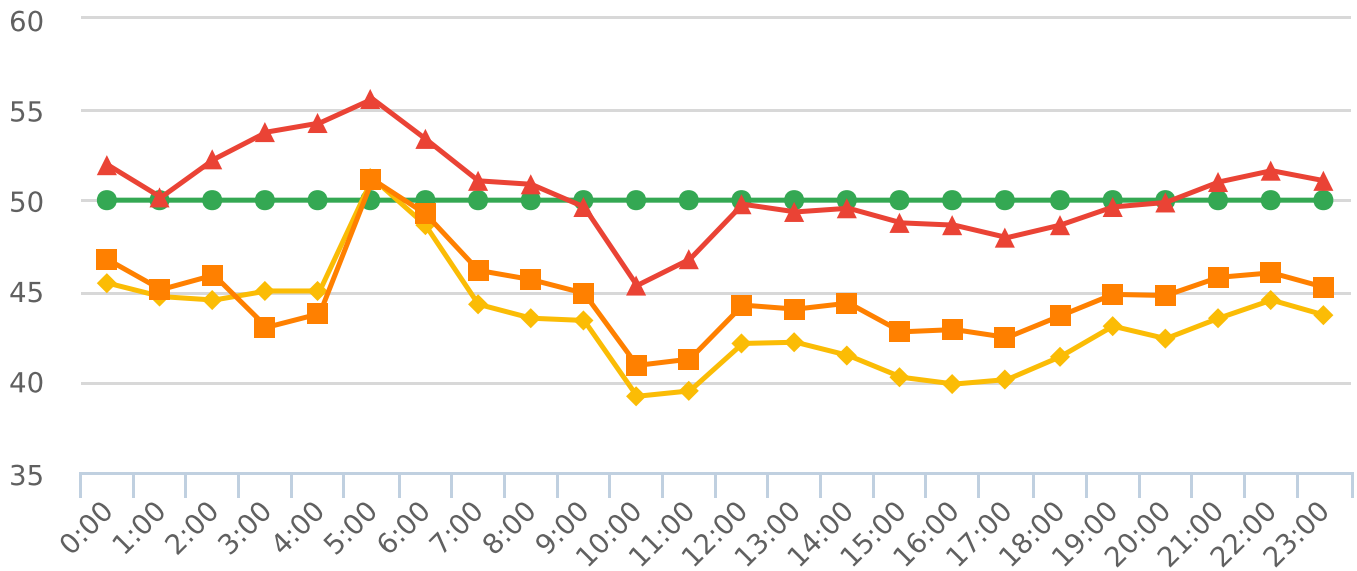

Generated by Heidi Bermudez from The Saanich Police Department on Jun 7, 2019 at 3:17:40 PM

Time of Day: 0:00 to 23:59
 Dates: 1/22/2019 to 1/30/2019

Site: Loenholm Rd 1100 blk;
 capturing NB traffic, NB

Overall Summary

Total Days of Data: 9
 Speed Limit: 50
 Average Speed: 43.28
 50th Percentile Speed: 44.76
 85th Percentile Speed: 50.45
 Pace Speed Range: 41-51

Minimum Speed: 5
 Maximum Speed: 80
 Display Status: Display Off
 Average Volume per Day: 3148.1
 Total Volume: 28333

■ Violators
 ■ Inside Threshold
 ■ Compliant
 ■ Vehicles Slowed
 ■ Other

● Speed Limit
 ◆ Average Speed
 ■ 50% Speed
 ▲ 85% Speed