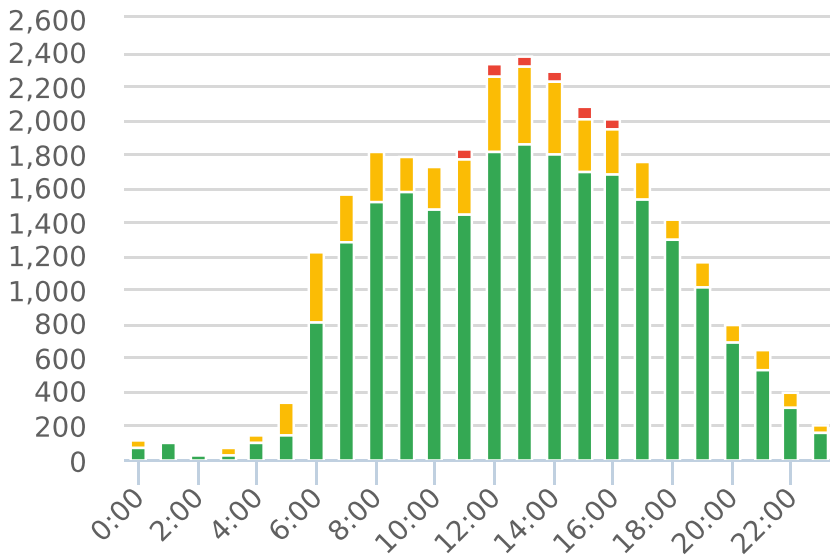

Generated by Heidi Bermudez from The Saanich Police Department on Jun 7, 2019 at 3:17:40 PM

Time of Day: 0:00 to 23:59
 Dates: 1/22/2019 to 1/30/2019

Site: Loenholm Rd 1100 blk;
 capturing NB traffic, NB

Overall Summary

Total Days of Data: 9
 Speed Limit: 50
 Average Speed: 43.28
 50th Percentile Speed: 44.76
 85th Percentile Speed: 50.45
 Pace Speed Range: 41-51

Minimum Speed: 5
 Maximum Speed: 80
 Display Status: Display Off
 Average Volume per Day: 3148.1
 Total Volume: 28333

■ Violators
 ■ Inside Threshold
 ■ Compliant
 ■ Vehicles Slowed
 ■ Other

● Speed Limit
 ◆ Average Speed
 ■ 50% Speed
 ▲ 85% Speed