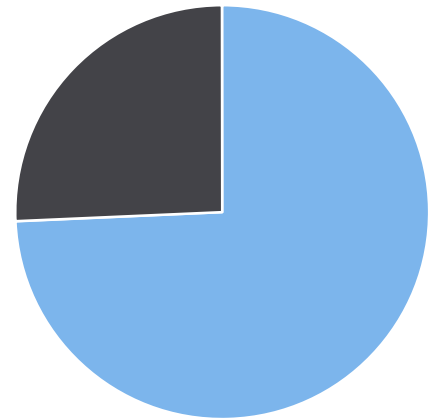

Generated by Heidi Bermudez from The Saanich Police Department on Jun 7, 2019 at 3:17:40 PM

Time of Day: 0:00 to 23:59
 Dates: 1/22/2019 to 1/30/2019

Site: Loenholm Rd 1100 blk;
 capturing NB traffic, NB

Overall Summary

Total Days of Data: 9
 Speed Limit: 50
 Average Speed: 43.28
 50th Percentile Speed: 44.76
 85th Percentile Speed: 50.45
 Pace Speed Range: 41-51

Minimum Speed: 5
 Maximum Speed: 80
 Display Status: Display Off
 Average Volume per Day: 3148.1
 Total Volume: 28333