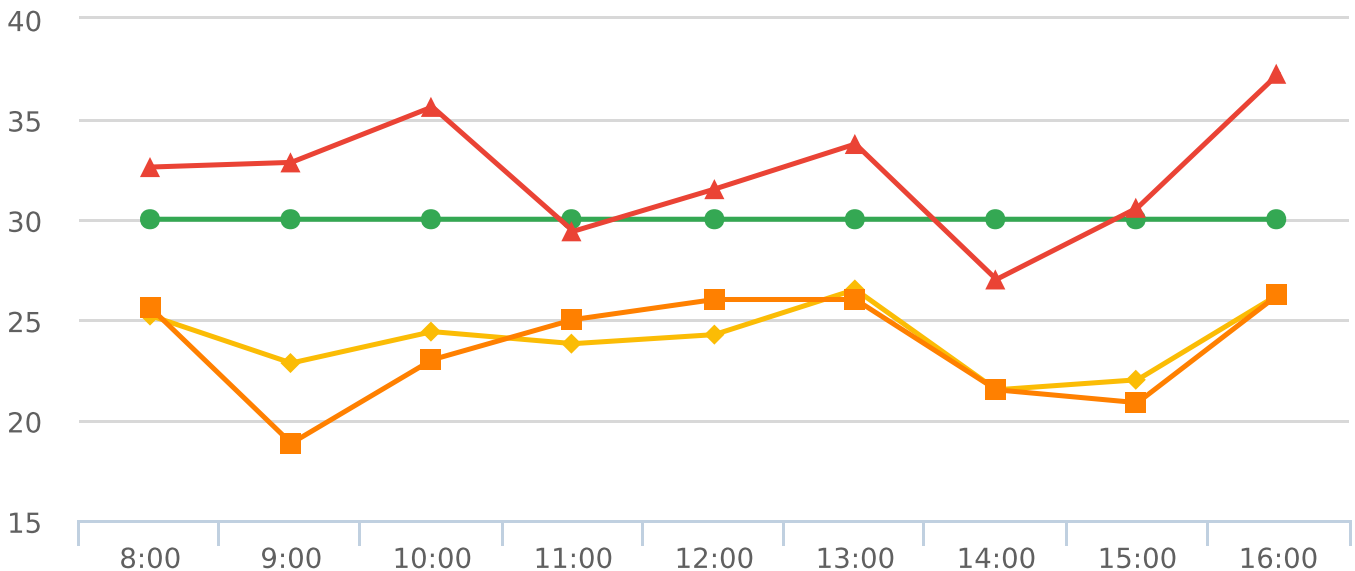

Generated by Heidi Bermudez from The Saanich Police Department on Jun 13, 2019 at 8:22:3 AM

Time of Day: 8:00 to 16:59
 Dates: 9/4/2018 to 9/10/2018

Site: Margaret St 500 Blk; Capturing WB Traffic, WB

Overall Summary

Total Days of Data: 5
 Speed Limit: 30
 Average Speed: 24.08
 50th Percentile Speed: 23.67
 85th Percentile Speed: 32.28
 Pace Speed Range: 19-29

Minimum Speed: 5
 Maximum Speed: 58
 Display Status: Weekly Schedule
 Average Volume per Day: 171.6
 Total Volume: 858

■ **Violators**
 ■ **Inside Threshold**
 ■ **Compliant**
 ■ **Vehicles Slowed**
 ■ **Other**

● **Speed Limit**
 ◆ **Average Speed**
 ■ **50% Speed**
 ▲ **85% Speed**