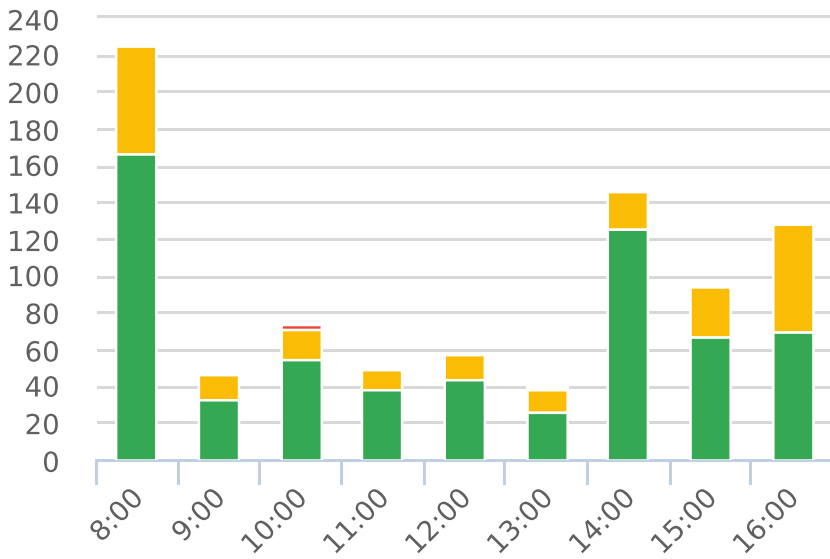

Generated by Heidi Bermudez from The Saanich Police Department on Jun 13, 2019 at 8:22:3 AM

Time of Day: 8:00 to 16:59
 Dates: 9/4/2018 to 9/10/2018

Site: Margaret St 500 Blk; Capturing WB Traffic, WB

Overall Summary

Total Days of Data: 5
 Speed Limit: 30
 Average Speed: 24.08
 50th Percentile Speed: 23.67
 85th Percentile Speed: 32.28
 Pace Speed Range: 19-29

Minimum Speed: 5
 Maximum Speed: 58
 Display Status: Weekly Schedule
 Average Volume per Day: 171.6
 Total Volume: 858