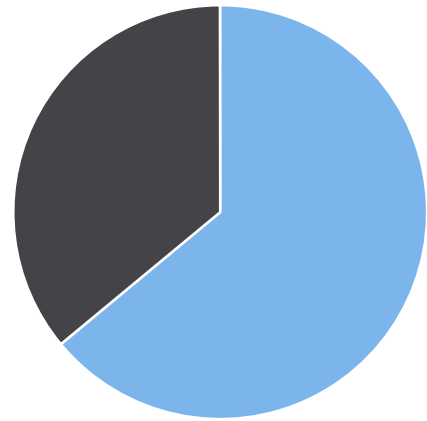

Generated by Heidi Bermudez from The Saanich Police Department on Jun 13, 2019 at 8:22:3 AM

Time of Day: 8:00 to 16:59
 Dates: 9/4/2018 to 9/10/2018

Site: Margaret St 500 Blk; Capturing WB Traffic, WB

Overall Summary

Total Days of Data: 5
 Speed Limit: 30
 Average Speed: 24.08
 50th Percentile Speed: 23.67
 85th Percentile Speed: 32.28
 Pace Speed Range: 19-29

Minimum Speed: 5
 Maximum Speed: 58
 Display Status: Weekly Schedule
 Average Volume per Day: 171.6
 Total Volume: 858