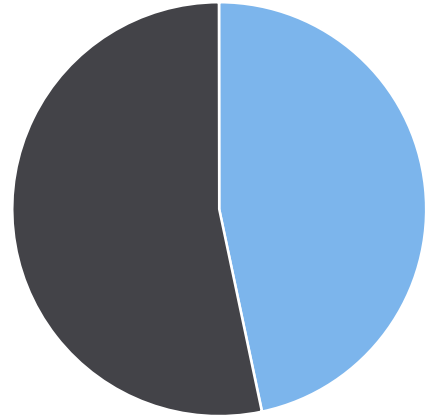

Extended Speed Summary Report

Generated by Heidi Bermudez from The Saanich Police Department on Jun 18, 2019 at 11:18:15 AM

Time of Day: 0:00 to 23:59
 Dates: 3/20/2019 to 4/6/2019

Site: Mayfair Dr 1900 block; capturing SB traffic, SB

Overall Summary

Total Days of Data: 18
 Speed Limit: 30
 Average Speed: 25.44
 50th Percentile Speed: 26.33
 85th Percentile Speed: 33.4
 Pace Speed Range: 23-33

Minimum Speed: 5
 Maximum Speed: 63
 Display Status: Display Off
 Average Volume per Day: 503.6
 Total Volume: 9065