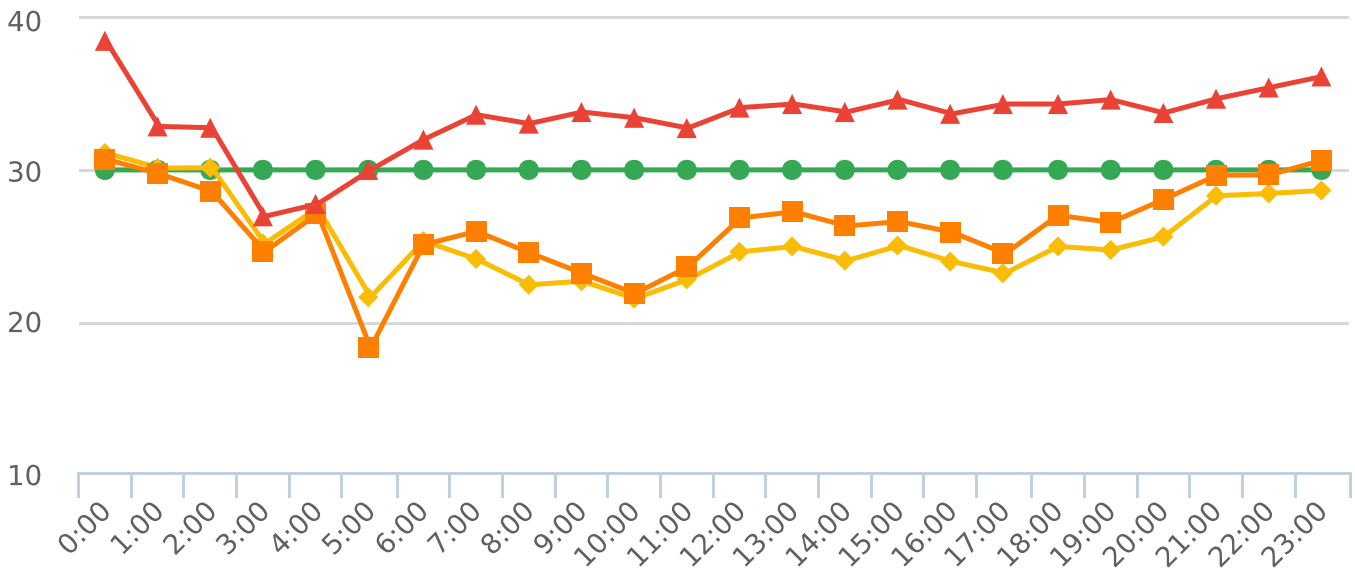

Extended Speed Summary Report

Generated by Heidi Bermudez from The Saanich Police Department on Jun 18, 2019 at 11:18:15 AM

Time of Day: 0:00 to 23:59
 Dates: 3/20/2019 to 4/6/2019

Site: Mayfair Dr 1900 block; capturing SB traffic, SB

Overall Summary

Total Days of Data: 18
 Speed Limit: 30
 Average Speed: 25.44
 50th Percentile Speed: 26.33
 85th Percentile Speed: 33.4
 Pace Speed Range: 23-33

Minimum Speed: 5
 Maximum Speed: 63
 Display Status: Display Off
 Average Volume per Day: 503.6
 Total Volume: 9065

■ Violators
 ■ Inside Threshold
 ■ Compliant
 ■ Vehicles Slowed
 ■ Other

● Speed Limit
 ◆ Average Speed
 ■ 50% Speed
 ▲ 85% Speed