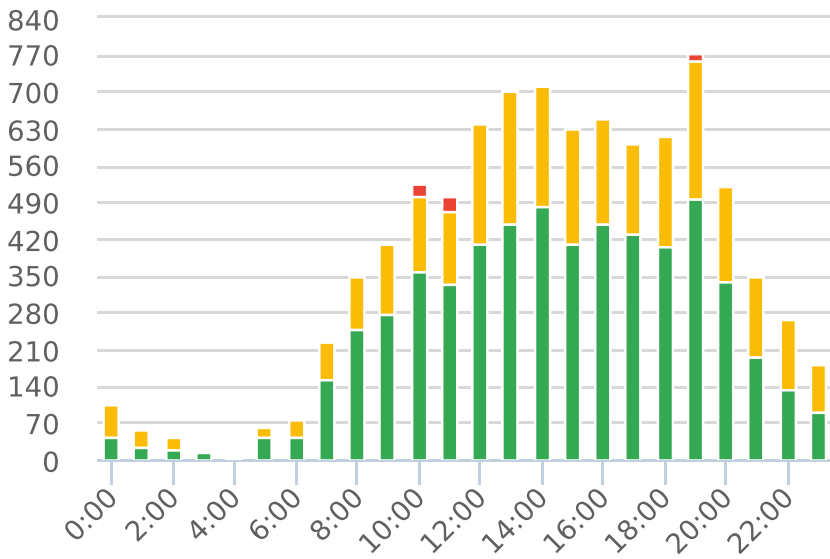

Extended Speed Summary Report

Generated by Heidi Bermudez from The Saanich Police Department on Jun 18, 2019 at 11:18:15 AM

Time of Day: 0:00 to 23:59
 Dates: 3/20/2019 to 4/6/2019

Site: Mayfair Dr 1900 block; capturing SB traffic, SB

Overall Summary

Total Days of Data: 18
 Speed Limit: 30
 Average Speed: 25.44
 50th Percentile Speed: 26.33
 85th Percentile Speed: 33.4
 Pace Speed Range: 23-33

Minimum Speed: 5
 Maximum Speed: 63
 Display Status: Display Off
 Average Volume per Day: 503.6
 Total Volume: 9065

■ Violators
 ■ Inside Threshold
 ■ Compliant
 ■ Vehicles Slowed
 ■ Other

● Speed Limit
 ◆ Average Speed
 ■ 50% Speed
 ▲ 85% Speed