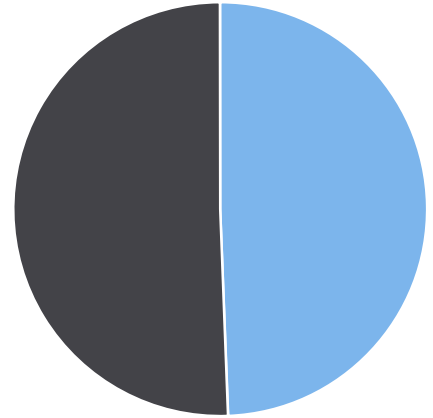

Generated by Heidi Bermudez from The Saanich Police Department on Jul 31, 2019 at 12:6:10 PM

Time of Day: 0:00 to 23:59
 Dates: 7/19/2019 to 7/28/2019

Site: Oldfield Rd 5800 Block;
 capturing NB traffic, NB

Overall Summary

Total Days of Data: 10
 Speed Limit: 50
 Average Speed: 45.94
 50th Percentile Speed: 48.79
 85th Percentile Speed: 61.9
 Pace Speed Range: 49-59

Minimum Speed: 5
 Maximum Speed: 140
 Display Status: Display Off
 Average Volume per Day: 3325.8
 Total Volume: 33258