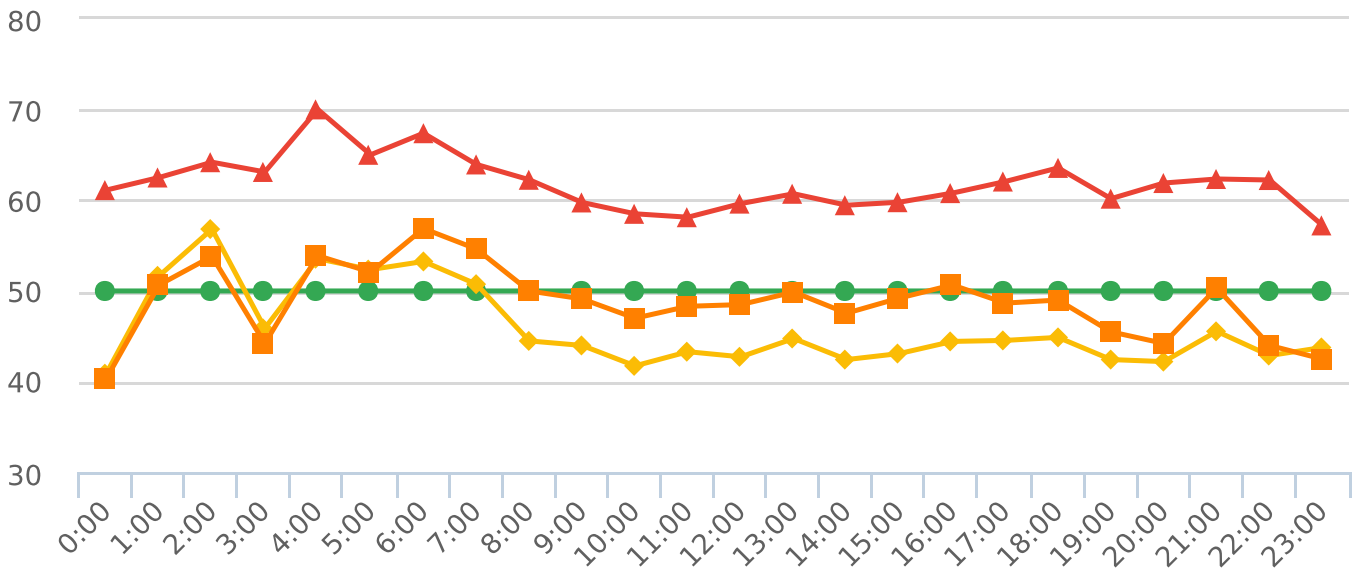

Generated by Heidi Bermudez from The Saanich Police Department on Jul 31, 2019 at 12:6:10 PM

Time of Day: 0:00 to 23:59
 Dates: 7/19/2019 to 7/28/2019

Site: Oldfield Rd 5800 Block;
 capturing NB traffic, NB

Overall Summary

Total Days of Data: 10
 Speed Limit: 50
 Average Speed: 45.94
 50th Percentile Speed: 48.79
 85th Percentile Speed: 61.9
 Pace Speed Range: 49-59

Minimum Speed: 5
 Maximum Speed: 140
 Display Status: Display Off
 Average Volume per Day: 3325.8
 Total Volume: 33258

■ **Violators**
 ■ **Inside Threshold**
 ■ **Compliant**
 ■ **Vehicles Slowed**
 ■ **Other**

● **Speed Limit**
 ◆ **Average Speed**
 ■ **50% Speed**
 ▲ **85% Speed**