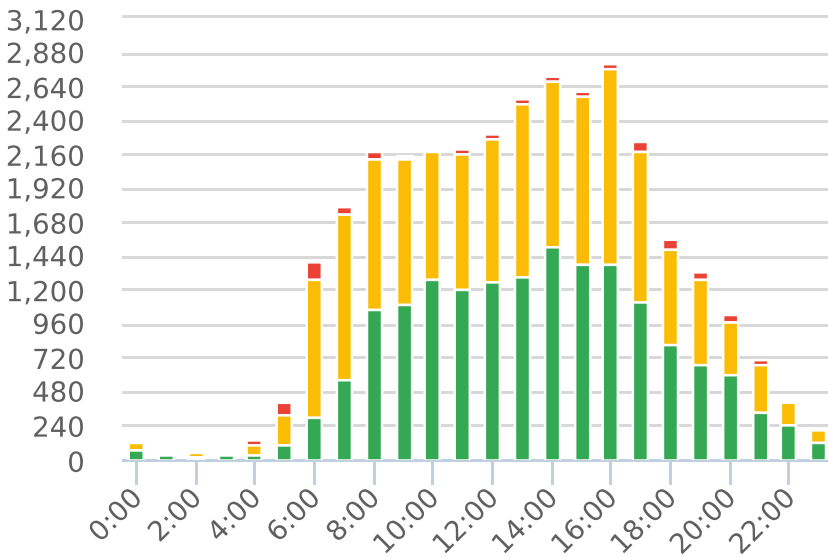

Generated by Heidi Bermudez from The Saanich Police Department on Jul 31, 2019 at 12:6:10 PM

Time of Day: 0:00 to 23:59
 Dates: 7/19/2019 to 7/28/2019

Site: Oldfield Rd 5800 Block;
 capturing NB traffic, NB

Overall Summary

Total Days of Data: 10
 Speed Limit: 50
 Average Speed: 45.94
 50th Percentile Speed: 48.79
 85th Percentile Speed: 61.9
 Pace Speed Range: 49-59

Minimum Speed: 5
 Maximum Speed: 140
 Display Status: Display Off
 Average Volume per Day: 3325.8
 Total Volume: 33258