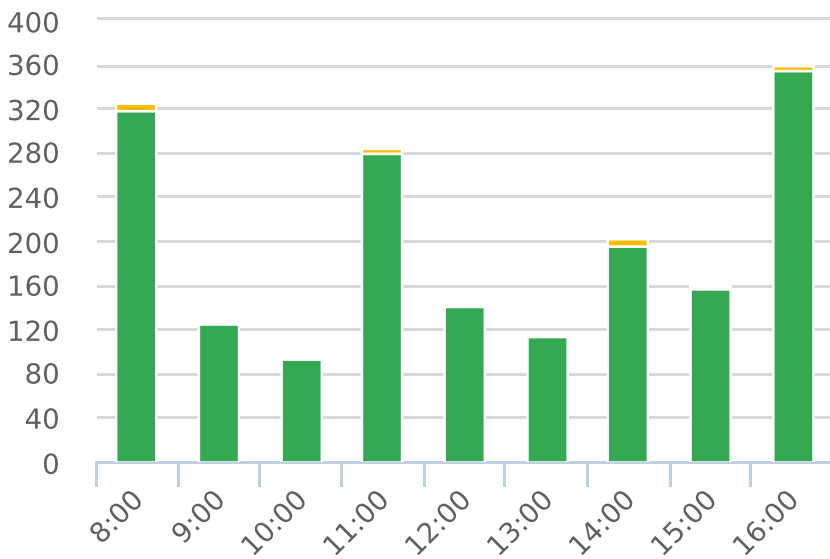

Generated by Heidi Bermudez from The Saanich Police Department on Jun 13, 2019 at 9:16:55 AM

Time of Day: 8:00 to 16:59  
 Dates: 2/14/2019 to 2/20/2019

Site: Raymond St N 4000 Block;  
 capturing SB traffic, SB

## Overall Summary

Total Days of Data: 7  
 Speed Limit: 30  
 Average Speed: 13.32  
 50th Percentile Speed: 11.84  
 85th Percentile Speed: 19.4  
 Pace Speed Range: 8-18

Minimum Speed: 5  
 Maximum Speed: 51  
 Display Status: Weekly Schedule  
 Average Volume per Day: 258.7  
 Total Volume: 1811

■ Violators   
 ■ Inside Threshold   
 ■ Compliant   
 ■ Vehicles Slowed   
 ■ Other

● Speed Limit   
 ◆ Average Speed   
 ■ 50% Speed   
 ▲ 85% Speed