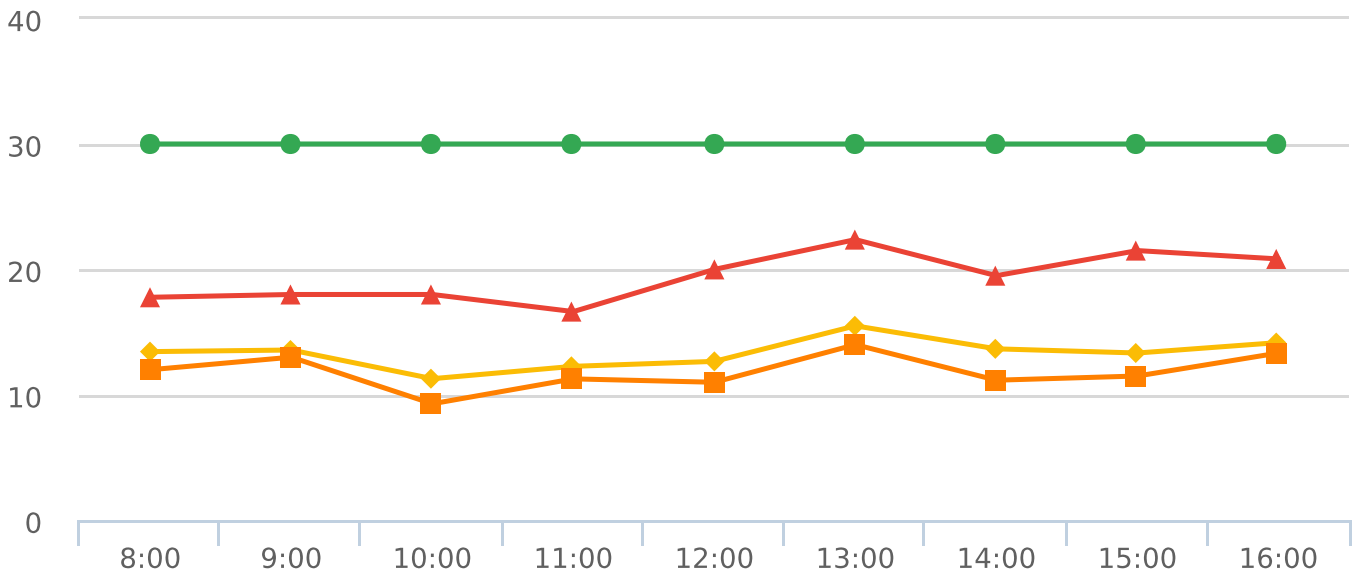

Generated by Heidi Bermudez from The Saanich Police Department on Jun 13, 2019 at 9:16:55 AM

Time of Day: 8:00 to 16:59  
 Dates: 2/14/2019 to 2/20/2019

Site: Raymond St N 4000 Block;  
 capturing SB traffic, SB

## Overall Summary

Total Days of Data: 7  
 Speed Limit: 30  
 Average Speed: 13.32  
 50th Percentile Speed: 11.84  
 85th Percentile Speed: 19.4  
 Pace Speed Range: 8-18

Minimum Speed: 5  
 Maximum Speed: 51  
 Display Status: Weekly Schedule  
 Average Volume per Day: 258.7  
 Total Volume: 1811

■ Violators   
 ■ Inside Threshold   
 ■ Compliant   
 ■ Vehicles Slowed   
 ■ Other

● Speed Limit   
 ◆ Average Speed   
 ■ 50% Speed   
 ▲ 85% Speed