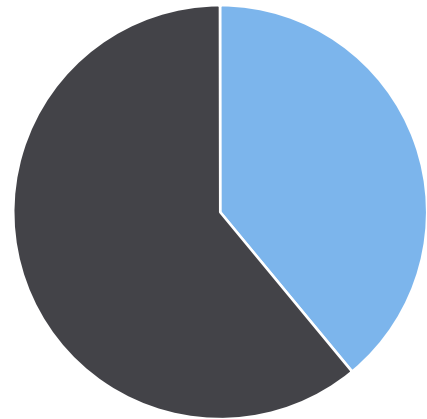

Generated by Heidi Bermudez from The Saanich Police Department on Jun 13, 2019 at 9:16:55 AM

Time of Day: 8:00 to 16:59  
 Dates: 2/14/2019 to 2/20/2019

Site: Raymond St N 4000 Block;  
 capturing SB traffic, SB

## Overall Summary

Total Days of Data: 7  
 Speed Limit: 30  
 Average Speed: 13.32  
 50th Percentile Speed: 11.84  
 85th Percentile Speed: 19.4  
 Pace Speed Range: 8-18

Minimum Speed: 5  
 Maximum Speed: 51  
 Display Status: Weekly Schedule  
 Average Volume per Day: 258.7  
 Total Volume: 1811