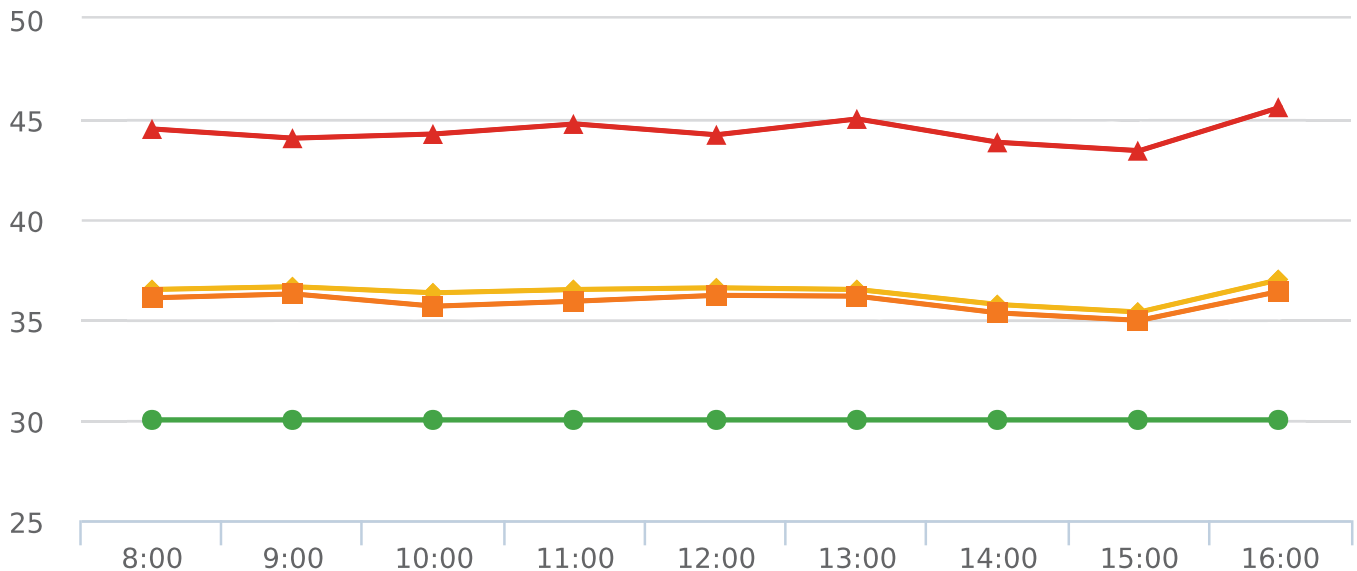

Generated by Marc Chateau from The Saanich Police Department on Jan 21, 2019 at 10:34:39 AM

Time of Day: 8:00 to 16:59  
 Dates: 5/31/2018 to 6/15/2018

Site: Reynolds Rd 1200 Blk;  
 capturing WB traffic, WB

## Overall Summary

Total Days of Data: 12  
 Speed Limit: 30  
 Average Speed: 36.35  
 50th Percentile Speed: 35.89  
 85th Percentile Speed: 44.4  
 Pace Speed Range: 30-40

Minimum Speed: 5  
 Maximum Speed: 73  
 Display Status: Weekly Schedule  
 Average Volume per Day: 2601.8  
 Total Volume: 31221

■ **Violators**    
 ■ **Inside Threshold**    
 ■ **Compliant**    
 ■ **Vehicles Slowed**    
 ■ **Other**

● **Speed Limit**    
 ◆ **Average Speed**    
 ■ **50% Speed**    
 ▲ **85% Speed**