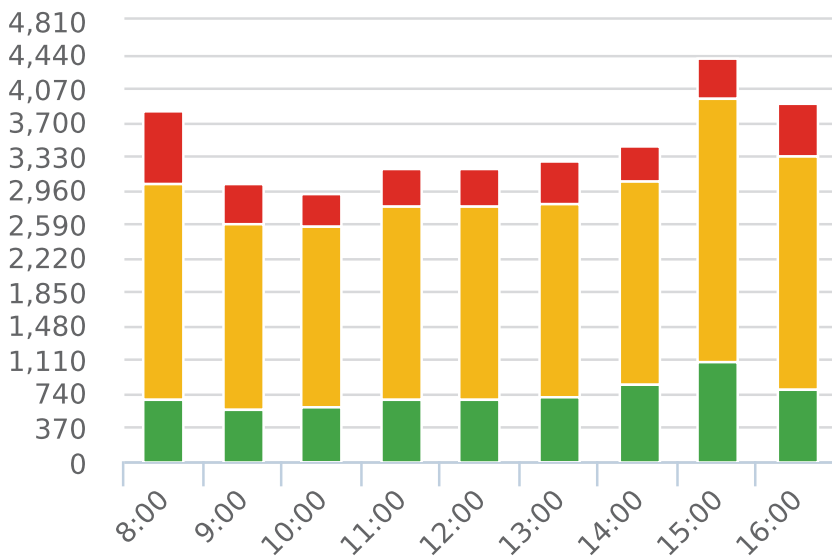

Generated by Marc Chateau from The Saanich Police Department on Jan 21, 2019 at 10:34:39 AM

Time of Day: 8:00 to 16:59  
 Dates: 5/31/2018 to 6/15/2018

Site: Reynolds Rd 1200 Blk;  
 capturing WB traffic, WB

## Overall Summary

Total Days of Data: 12  
 Speed Limit: 30  
 Average Speed: 36.35  
 50th Percentile Speed: 35.89  
 85th Percentile Speed: 44.4  
 Pace Speed Range: 30-40

Minimum Speed: 5  
 Maximum Speed: 73  
 Display Status: Weekly Schedule  
 Average Volume per Day: 2601.8  
 Total Volume: 31221

■ **Violators**    
 ■ **Inside Threshold**    
 ■ **Compliant**    
 ■ **Vehicles Slowed**    
 ■ **Other**

● **Speed Limit**    
 ◆ **Average Speed**    
 ■ **50% Speed**    
 ▲ **85% Speed**