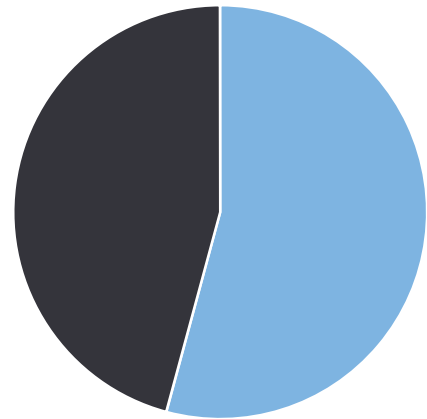

Generated by Marc Chateau from The Saanich Police Department on Jan 21, 2019 at 10:34:39 AM

Time of Day: 8:00 to 16:59  
 Dates: 5/31/2018 to 6/15/2018

Site: Reynolds Rd 1200 Blk;  
 capturing WB traffic, WB

## Overall Summary

Total Days of Data: 12  
 Speed Limit: 30  
 Average Speed: 36.35  
 50th Percentile Speed: 35.89  
 85th Percentile Speed: 44.4  
 Pace Speed Range: 30-40

Minimum Speed: 5  
 Maximum Speed: 73  
 Display Status: Weekly Schedule  
 Average Volume per Day: 2601.8  
 Total Volume: 31221