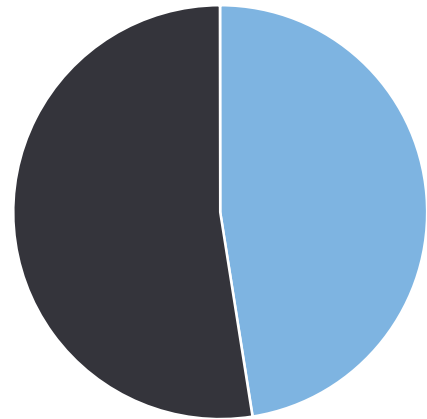

Generated by Marc Chateau from The Saanich Police Department on Feb 15, 2018 at 11:15:48 AM

Time of Day: 0:00 to 23:59
 Dates: 12/6/2017 to 1/6/2018

Site: Saanich Rd, 4000 block;
 capturing NB traffic, NB

Overall Summary

Total Days of Data: 24
 Speed Limit: 50
 Average Speed: 33.12
 50th Percentile Speed: 34.12
 85th Percentile Speed: 45.06
 Pace Speed Range: 32.0-42.0

Minimum Speed: 5.0
 Maximum Speed: 79.0
 Display Status: Display Off
 Average Volume per Day: 1054.2
 Total Volume: 25300.0