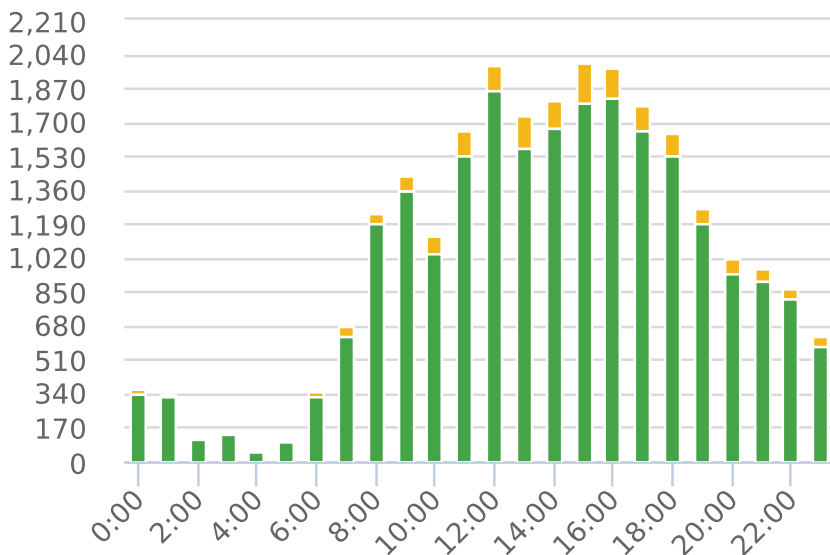

Generated by Marc Chateau from The Saanich Police Department on Feb 15, 2018 at 11:15:48 AM

Time of Day: 0:00 to 23:59
 Dates: 12/6/2017 to 1/6/2018

Site: Saanich Rd, 4000 block;
 capturing NB traffic, NB

Overall Summary

Total Days of Data: 24
 Speed Limit: 50
 Average Speed: 33.12
 50th Percentile Speed: 34.12
 85th Percentile Speed: 45.06
 Pace Speed Range: 32.0-42.0

Minimum Speed: 5.0
 Maximum Speed: 79.0
 Display Status: Display Off
 Average Volume per Day: 1054.2
 Total Volume: 25300.0

■ Violators
 ■ Inside Threshold
 ■ Compliant
 ■ Vehicles Slowed
 ■ Other

● Speed Limit
 ◆ Average Speed
 ■ 50% Speed
 ▲ 85% Speed