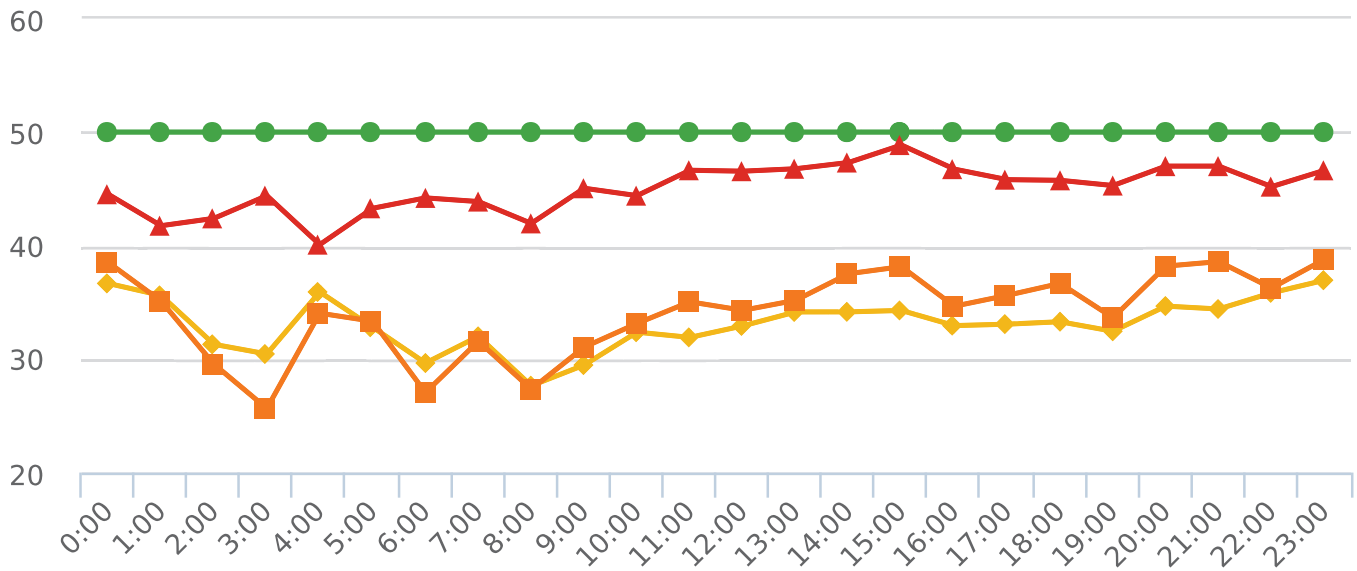

Generated by Marc Chateau from The Saanich Police Department on Feb 15, 2018 at 11:15:48 AM

Time of Day: 0:00 to 23:59
 Dates: 12/6/2017 to 1/6/2018

Site: Saanich Rd, 4000 block;
 capturing NB traffic, NB

Overall Summary

Total Days of Data: 24
 Speed Limit: 50
 Average Speed: 33.12
 50th Percentile Speed: 34.12
 85th Percentile Speed: 45.06
 Pace Speed Range: 32.0-42.0

Minimum Speed: 5.0
 Maximum Speed: 79.0
 Display Status: Display Off
 Average Volume per Day: 1054.2
 Total Volume: 25300.0

■ Violators
 ■ Inside Threshold
 ■ Compliant
 ■ Vehicles Slowed
 ■ Other

● Speed Limit
 ◆ Average Speed
 ■ 50% Speed
 ▲ 85% Speed