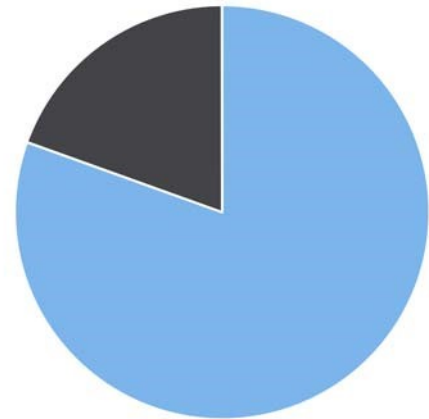

Generated by Adam Defrane from The Saanich Police Department on Jun 8, 2018 at 9:40:13 AM

Time of Day: 0:00 to 23:59
 Dates: 5/23/2018 to 5/29/2018

Site: Sayward Rd 800 blk; capturing EB traffic, EB

Overall Summary

Total Days of Data: 7
 Speed Limit: 50
 Average Speed: 52.82
 50th Percentile Speed: 53.4
 85th Percentile Speed: 59.98
 Pace Speed Range: 49.0-59.0

Minimum Speed: 5.0
 Maximum Speed: 90.0
 Display Status: Display Off
 Average Volume per Day: 2278.1
 Total Volume: 15947.0