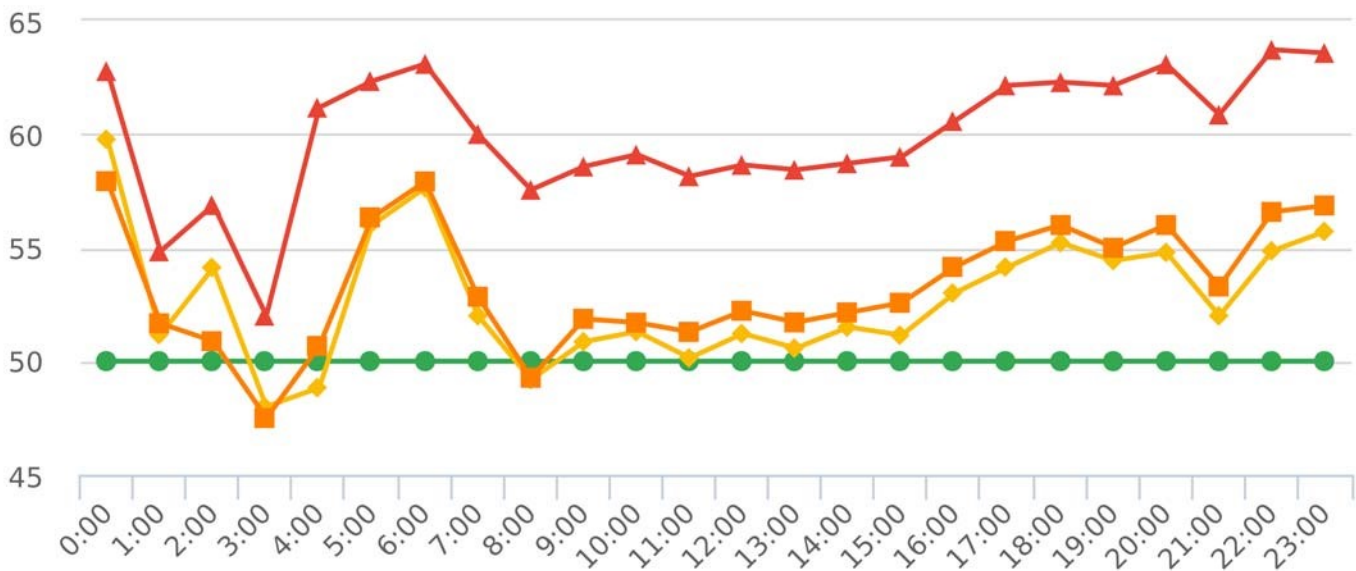

Generated by Adam Defrane from The Saanich Police Department on Jun 8, 2018 at 9:40:13 AM

Time of Day: 0:00 to 23:59
 Dates: 5/23/2018 to 5/29/2018

Site: Sayward Rd 800 blk; capturing EB traffic, EB

Overall Summary

Total Days of Data: 7
 Speed Limit: 50
 Average Speed: 52.82
 50th Percentile Speed: 53.4
 85th Percentile Speed: 59.98
 Pace Speed Range: 49.0-59.0

Minimum Speed: 5.0
 Maximum Speed: 90.0
 Display Status: Display Off
 Average Volume per Day: 2278.1
 Total Volume: 15947.0

■ Violators
 ■ Inside Threshold
 ■ Compliant
 ■ Vehicles Slowed
 ■ Other

● Speed Limit
 ● Average Speed
 ● 50% Speed
 ● 85% Speed