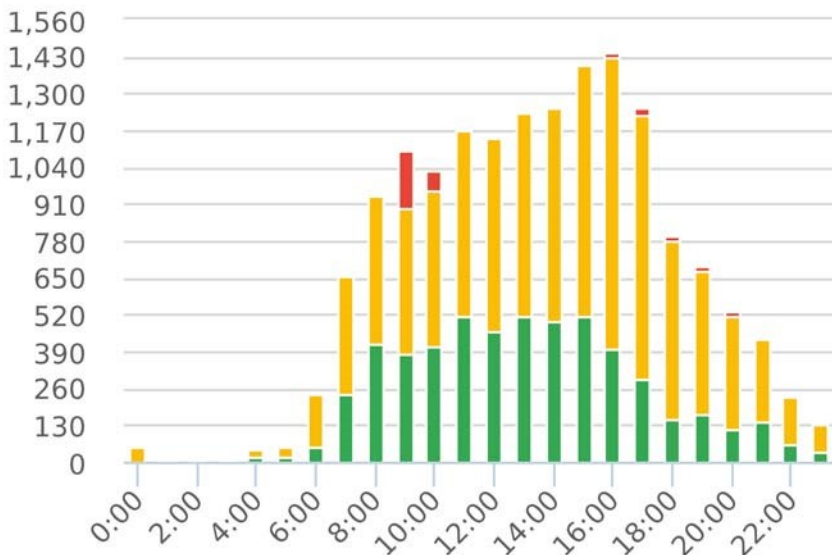

Generated by Adam Defrane from The Saanich Police Department on Jun 8, 2018 at 9:40:13 AM

Time of Day: 0:00 to 23:59
 Dates: 5/23/2018 to 5/29/2018

Site: Sayward Rd 800 blk; capturing EB traffic, EB

Overall Summary

Total Days of Data: 7
 Speed Limit: 50
 Average Speed: 52.82
 50th Percentile Speed: 53.4
 85th Percentile Speed: 59.98
 Pace Speed Range: 49.0-59.0

Minimum Speed: 5.0
 Maximum Speed: 90.0
 Display Status: Display Off
 Average Volume per Day: 2278.1
 Total Volume: 15947.0

■ Violators
 ■ Inside Threshold
 ■ Compliant
 ■ Vehicles Slowed
 ■ Other

● Speed Limit
 ● Average Speed
 ● 50% Speed
 ● 85% Speed