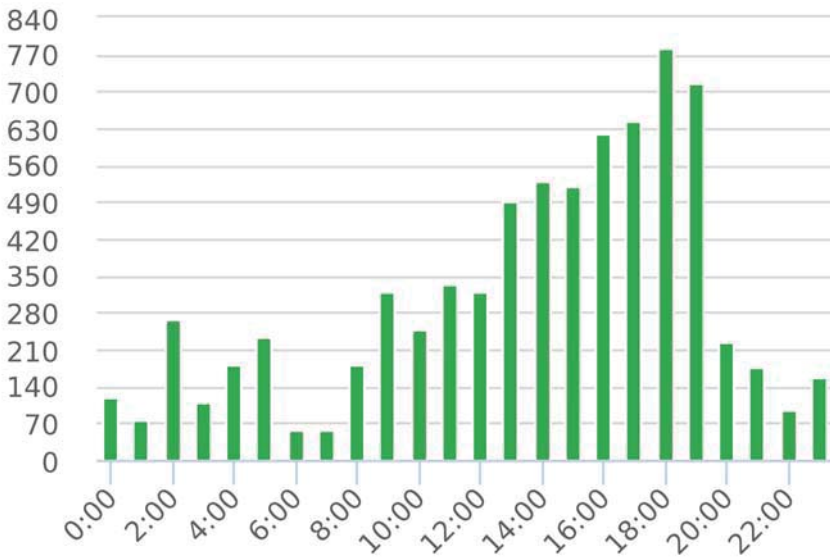

Generated by Adam Defrane from The Saanich Police Department on May 28, 2018 at 7:52:16 AM

Time of Day: 0:00 to 23:59
 Dates: 4/10/2018 to 4/25/2018

Site: South Valley Dr 3800 block;
 capturing NB traffic, NB

Overall Summary

Total Days of Data: 15
 Speed Limit: 50
 Average Speed: 17.41
 50th Percentile Speed: 16.01
 85th Percentile Speed: 22.64
 Pace Speed Range: 12.0-22.0

Minimum Speed: 5.0
 Maximum Speed: 71.0
 Display Status: Display Off
 Average Volume per Day: 497.9
 Total Volume: 7469.0

Violators **Inside Threshold** **Compliant**

Vehicles Slowed
Other