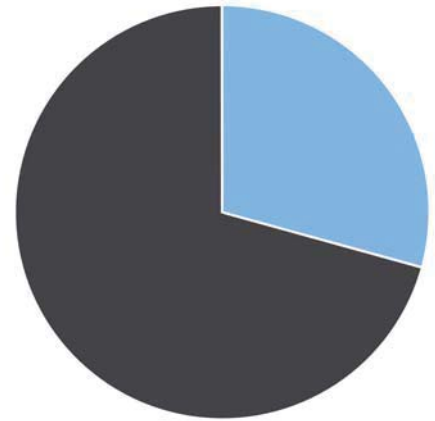

Generated by Adam Defrane from The Saanich Police Department on May 28, 2018 at 7:52:16 AM

Time of Day: 0:00 to 23:59
 Dates: 4/10/2018 to 4/25/2018

Site: South Valley Dr 3800 block;
 capturing NB traffic, NB

Overall Summary

Total Days of Data: 15
 Speed Limit: 50
 Average Speed: 17.41
 50th Percentile Speed: 16.01
 85th Percentile Speed: 22.64
 Pace Speed Range: 12.0-22.0

Minimum Speed: 5.0
 Maximum Speed: 71.0
 Display Status: Display Off
 Average Volume per Day: 497.9
 Total Volume: 7469.0