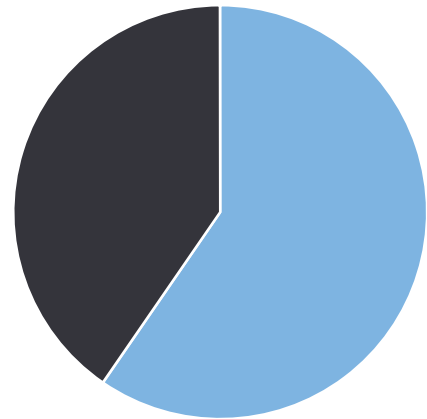

Generated by Marc Chateau from The Saanich Police Department on Jan 21, 2019 at 10:54:54 AM

Time of Day: 0:00 to 23:59
 Dates: 10/23/2018 to 11/6/2018

Site: Townsend Dr 4800 blk;
 capturing NB traffic, NB

Overall Summary

Total Days of Data: 15
 Speed Limit: 50
 Average Speed: 28.94
 50th Percentile Speed: 28.56
 85th Percentile Speed: 39.15
 Pace Speed Range: 26-36

Minimum Speed: 5
 Maximum Speed: 83
 Display Status: Speed Display
 Average Volume per Day: 518.3
 Total Volume: 7775