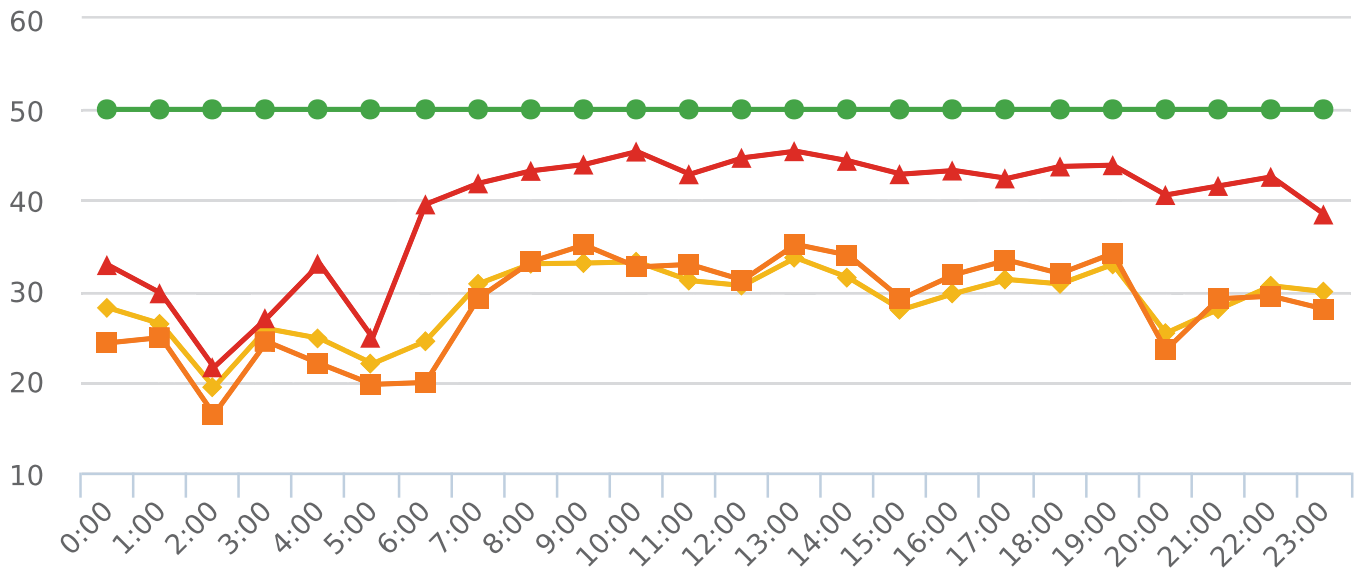

Generated by Marc Chateau from The Saanich Police Department on Jan 21, 2019 at 10:54:54 AM

Time of Day: 0:00 to 23:59
 Dates: 10/23/2018 to 11/6/2018

Site: Townsend Dr 4800 blk;
 capturing NB traffic, NB

Overall Summary

Total Days of Data: 15
 Speed Limit: 50
 Average Speed: 28.94
 50th Percentile Speed: 28.56
 85th Percentile Speed: 39.15
 Pace Speed Range: 26-36

Minimum Speed: 5
 Maximum Speed: 83
 Display Status: Speed Display
 Average Volume per Day: 518.3
 Total Volume: 7775

■ **Violators**
 ■ **Inside Threshold**
 ■ **Compliant**
 ■ **Vehicles Slowed**
 ■ **Other**

● **Speed Limit**
 ◆ **Average Speed**
 ■ **50% Speed**
 ▲ **85% Speed**