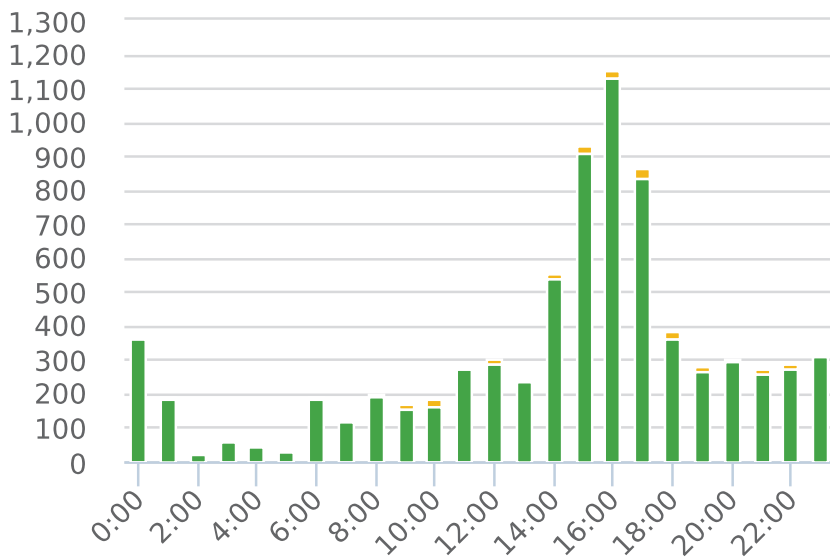

Generated by Marc Chateau from The Saanich Police Department on Jan 21, 2019 at 10:54:54 AM

Time of Day: 0:00 to 23:59
 Dates: 10/23/2018 to 11/6/2018

Site: Townsend Dr 4800 blk;
 capturing NB traffic, NB

Overall Summary

Total Days of Data: 15
 Speed Limit: 50
 Average Speed: 28.94
 50th Percentile Speed: 28.56
 85th Percentile Speed: 39.15
 Pace Speed Range: 26-36

Minimum Speed: 5
 Maximum Speed: 83
 Display Status: Speed Display
 Average Volume per Day: 518.3
 Total Volume: 7775