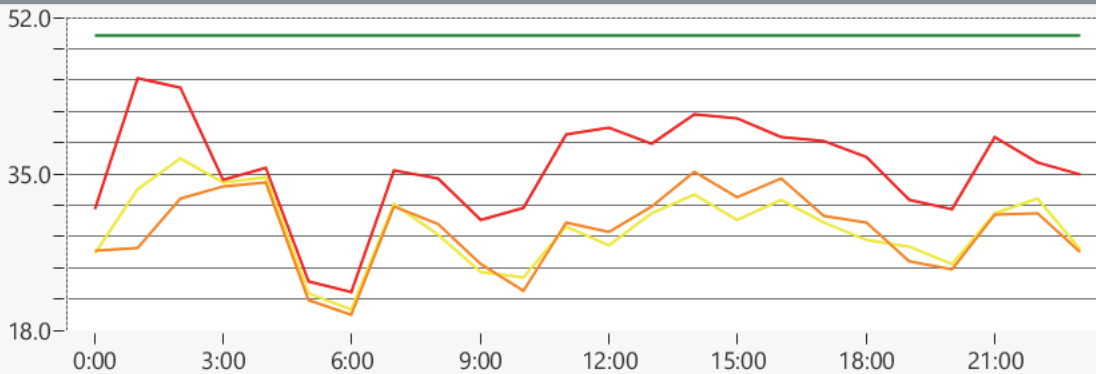

Extended Speed Summary Report

Generated by Marc Chateau from The Saanich Police Department

on Jun 20, 2017 at 12:07:53 PM

Site: Tulip Ave 800 block; capturing
WB traffic, WB

Time of Day: 0:00 to 23:59

Dates: 2/2/2017 to 2/8/2017

A sign of the future.™

Overall Summary

Total Days of Data: 7

Speed Limit: 50

Average Speed: 29.05

50th Percentile Speed: 28.87

85th Percentile Speed: 35.64

Pace Speed Range: 26 to 36

Minimum Speed: 5

Maximum Speed: 66

Display Status: Did Not Display Vehicle Speeds

Average Volume per Day: 277.6

Total Volume: 1943

Volumes by Compliance

■ Compliant
 ■ Violators
 ■ Inside Threshold

Sign Effectiveness

■ Vehicles Slowed
 ■ Other

Speeds

■ Speed Limit
 ■ Average Speed
 ■ 50% Speed
 ■ 85% Speed