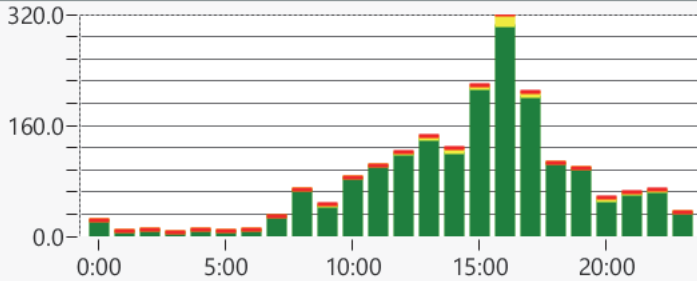

Extended Speed Summary Report

Generated by Marc Chateau from The Saanich Police Department

on Jun 20, 2017 at 12:07:53 PM

Site: Tulip Ave 800 block; capturing
WB traffic, WB

Time of Day: 0:00 to 23:59

Dates: 2/2/2017 to 2/8/2017

A sign of the future.™

Overall Summary

Total Days of Data: 7

Speed Limit: 50

Average Speed: 29.05

50th Percentile Speed: 28.87

85th Percentile Speed: 35.64

Pace Speed Range: 26 to 36

Minimum Speed: 5

Maximum Speed: 66

Display Status: Did Not Display Vehicle Speeds

Average Volume per Day: 277.6

Total Volume: 1943

Volumes by Compliance

■ Compliant
 ■ Violators
 ■ Inside Threshold

Sign Effectiveness

■ Vehicles Slowed
 ■ Other

Speeds

■ Speed Limit
 ■ Average Speed
 ■ 50% Speed
 ■ 85% Speed