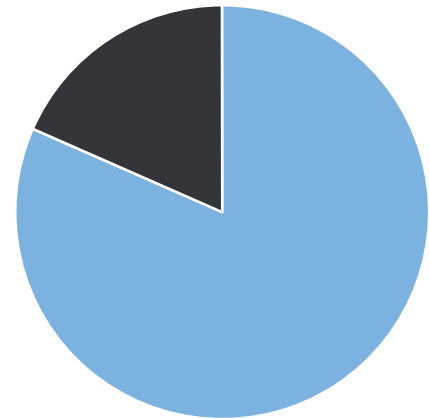

Generated by Marc Chateau from The Saanich Police Department on Jun 23, 2020 at 9:48:22 AM

Time of Day: 0:00 to 23:59
 Dates: 6/3/2020 to 6/12/2020

Site: Tyndall Ave 4100 Block, capturing NB traffic, NB, NB

Overall Summary

Total Days of Data: 9
 Speed Limit: 50
 Average Speed: 42.21
 50th Percentile Speed: 43.58
 85th Percentile Speed: 50.66
 Pace Speed Range: 40-50

Minimum Speed: 5
 Maximum Speed: 107
 Display Status: Display Off
 Average Volume per Day: 2297.8
 Total Volume: 20680