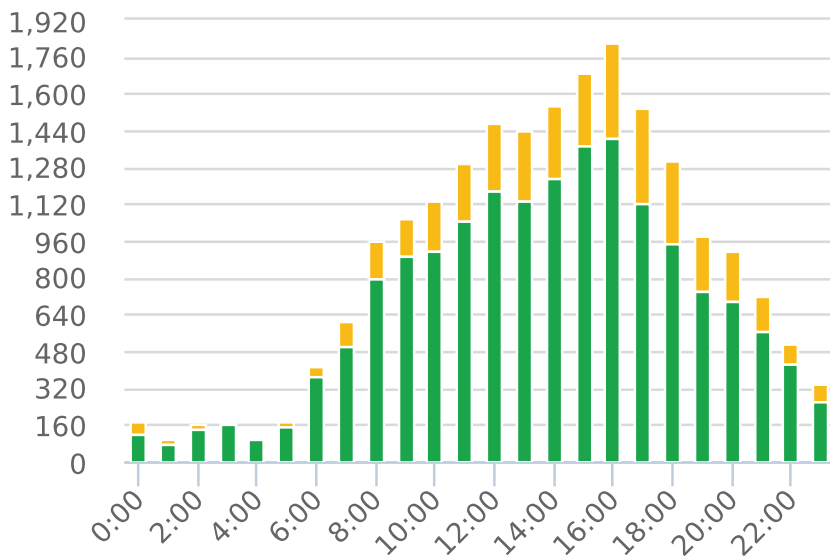

Generated by Marc Chateau from The Saanich Police Department on Jun 23, 2020 at 9:48:22 AM

Time of Day: 0:00 to 23:59
 Dates: 6/3/2020 to 6/12/2020

Site: Tyndall Ave 4100 Block, capturing NB traffic, NB, NB

Overall Summary

Total Days of Data: 9
 Speed Limit: 50
 Average Speed: 42.21
 50th Percentile Speed: 43.58
 85th Percentile Speed: 50.66
 Pace Speed Range: 40-50

Minimum Speed: 5
 Maximum Speed: 107
 Display Status: Display Off
 Average Volume per Day: 2297.8
 Total Volume: 20680