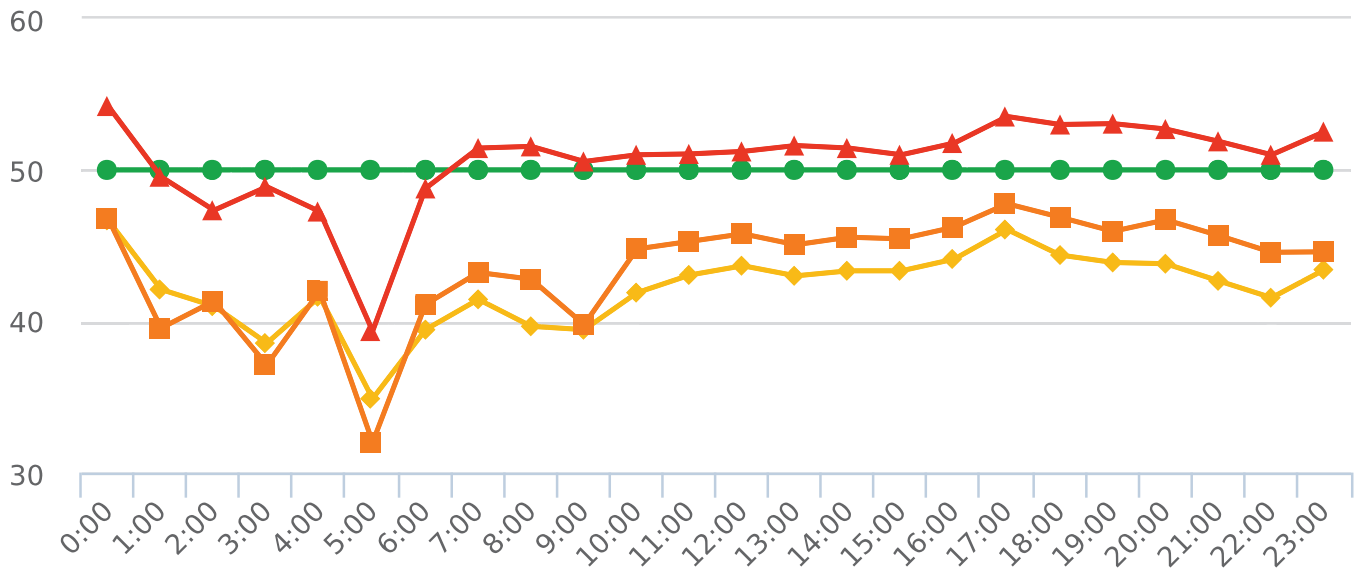

Generated by Marc Chateau from The Saanich Police Department on Jun 23, 2020 at 9:48:22 AM

Time of Day: 0:00 to 23:59
 Dates: 6/3/2020 to 6/12/2020

Site: Tyndall Ave 4100 Block, capturing NB traffic, NB, NB

Overall Summary

Total Days of Data: 9
 Speed Limit: 50
 Average Speed: 42.21
 50th Percentile Speed: 43.58
 85th Percentile Speed: 50.66
 Pace Speed Range: 40-50

Minimum Speed: 5
 Maximum Speed: 107
 Display Status: Display Off
 Average Volume per Day: 2297.8
 Total Volume: 20680

■ **Violators**
 ■ **Inside Threshold**
 ■ **Compliant**
 ■ **Vehicles Slowed**
 ■ **Other**

● **Speed Limit**
 ◆ **Average Speed**
 ■ **50% Speed**
 ▲ **85% Speed**