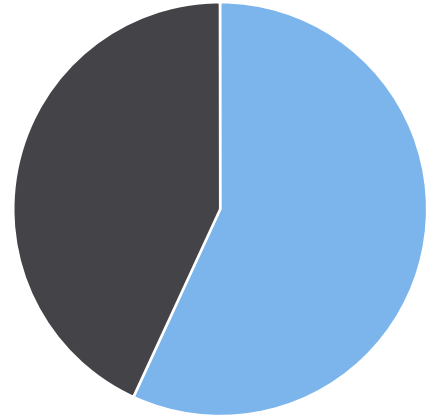

Generated by Heidi Bermudez from The Saanich Police Department on Jul 25, 2019 at 3:3:0 PM

Time of Day: 0:00 to 23:59  
 Dates: 6/29/2019 to 7/17/2019

Site: Wallace Dr 5700 Block;  
 capturing NB traffic, NB

## Overall Summary

Total Days of Data: 18  
 Speed Limit: 40,50  
 Average Speed: 49.14  
 50th Percentile Speed: 50.79  
 85th Percentile Speed: 62.36  
 Pace Speed Range: 50-60

Minimum Speed: 5  
 Maximum Speed: 98  
 Display Status: Display Off  
 Average Volume per Day: 2404.6  
 Total Volume: 43282