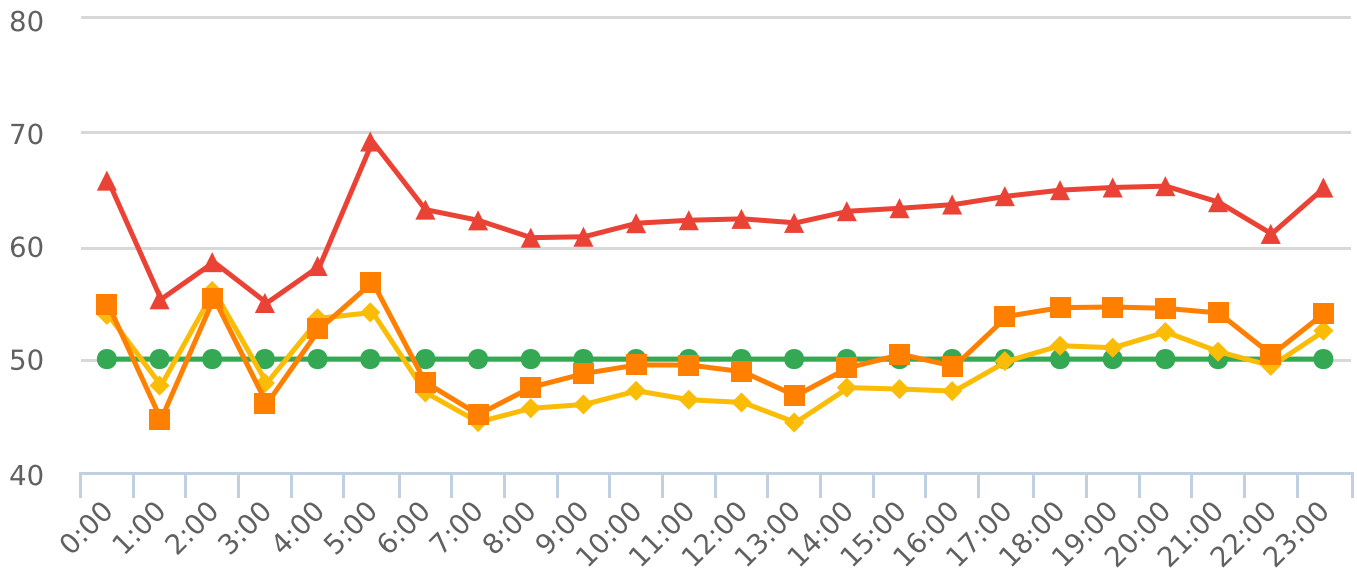

Generated by Heidi Bermudez from The Saanich Police Department on Jul 25, 2019 at 3:3:0 PM

Time of Day: 0:00 to 23:59  
 Dates: 6/29/2019 to 7/17/2019

Site: Wallace Dr 5700 Block;  
 capturing NB traffic, NB

## Overall Summary

Total Days of Data: 18  
 Speed Limit: 40,50  
 Average Speed: 49.14  
 50th Percentile Speed: 50.79  
 85th Percentile Speed: 62.36  
 Pace Speed Range: 50-60

Minimum Speed: 5  
 Maximum Speed: 98  
 Display Status: Display Off  
 Average Volume per Day: 2404.6  
 Total Volume: 43282

■ Violators   
 ■ Inside Threshold   
 ■ Compliant   
 ■ Vehicles Slowed   
 ■ Other

● Speed Limit   
 ◆ Average Speed   
 ■ 50% Speed   
 ▲ 85% Speed