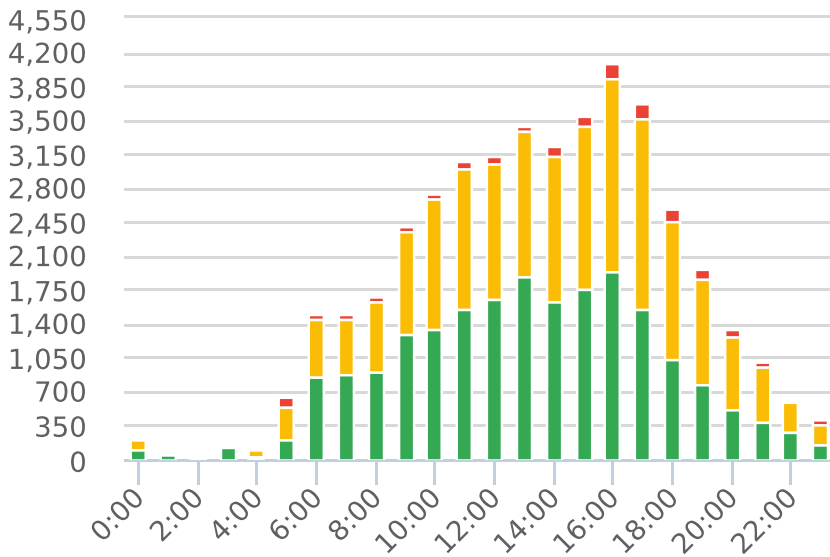

Generated by Heidi Bermudez from The Saanich Police Department on Jul 25, 2019 at 3:3:0 PM

Time of Day: 0:00 to 23:59  
 Dates: 6/29/2019 to 7/17/2019

Site: Wallace Dr 5700 Block;  
 capturing NB traffic, NB

## Overall Summary

Total Days of Data: 18  
 Speed Limit: 40,50  
 Average Speed: 49.14  
 50th Percentile Speed: 50.79  
 85th Percentile Speed: 62.36  
 Pace Speed Range: 50-60

Minimum Speed: 5  
 Maximum Speed: 98  
 Display Status: Display Off  
 Average Volume per Day: 2404.6  
 Total Volume: 43282

■ Violators   
 ■ Inside Threshold   
 ■ Compliant   
 ■ Vehicles Slowed   
 ■ Other

● Speed Limit   
 ◆ Average Speed   
 ■ 50% Speed   
 ▲ 85% Speed