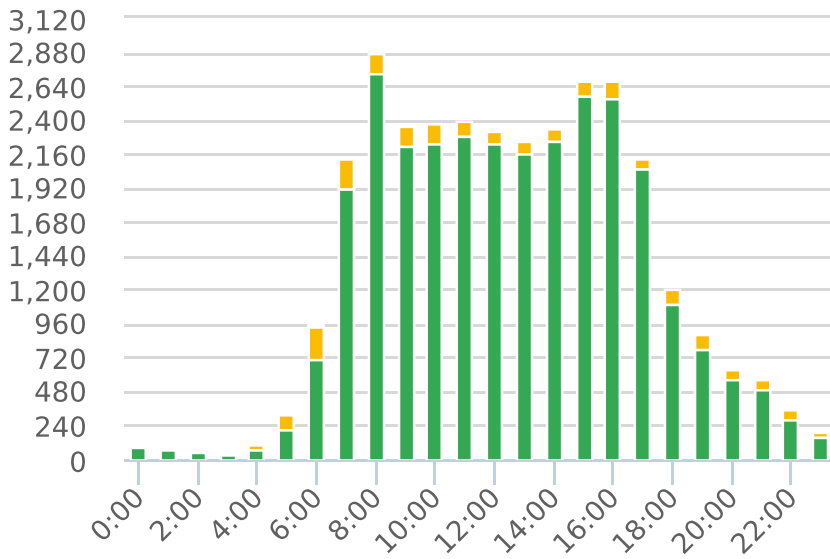

Generated by Heidi Bermudez from The Saanich Police Department on Jun 18, 2019 at 1:16:5 PM

Time of Day: 0:00 to 23:59
 Dates: 1/24/2018 to 1/30/2018

Site: West Saanich Road 5200 block, capturing SB traffic, SB

Overall Summary

Total Days of Data: 7
 Speed Limit: 60
 Average Speed: 46.79
 50th Percentile Speed: 50.38
 85th Percentile Speed: 58.87
 Pace Speed Range: 48-58

Minimum Speed: 5
 Maximum Speed: 100
 Display Status: Display Off
 Average Volume per Day: 4575.6
 Total Volume: 32029

■ Violators
 ■ Inside Threshold
 ■ Compliant
 ■ Vehicles Slowed
 ■ Other

● Speed Limit
 ◆ Average Speed
 ■ 50% Speed
 ▲ 85% Speed