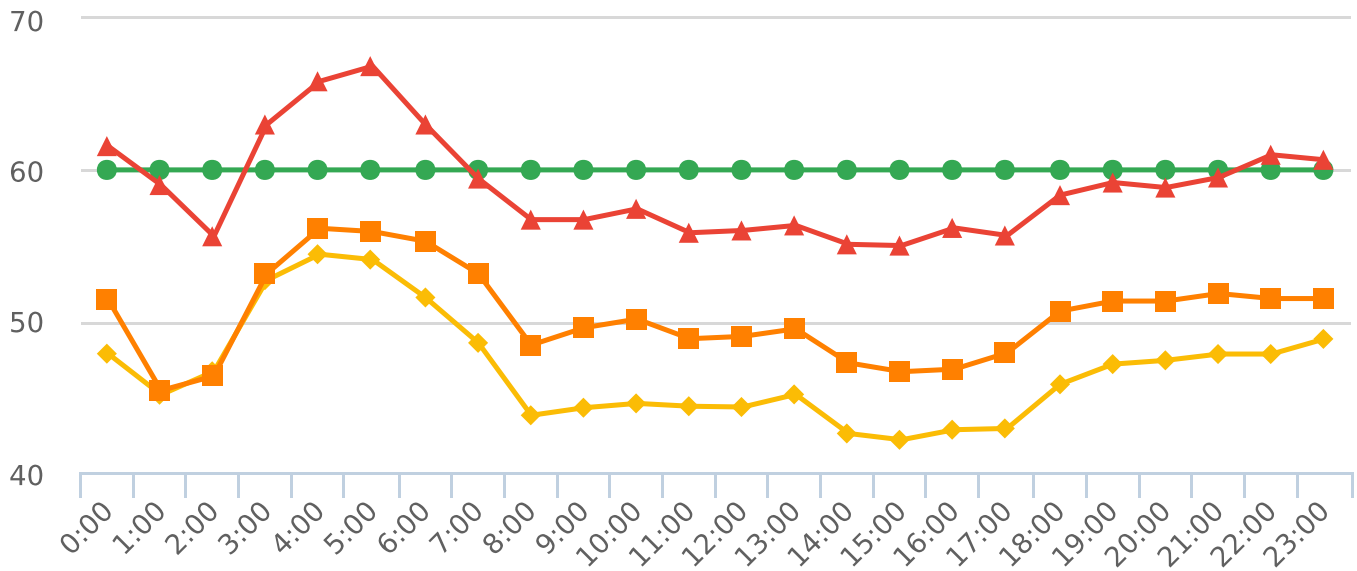

Generated by Heidi Bermudez from The Saanich Police Department on Jun 18, 2019 at 1:16:5 PM

Time of Day: 0:00 to 23:59
 Dates: 1/24/2018 to 1/30/2018

Site: West Saanich Road 5200 block, capturing SB traffic, SB

Overall Summary

Total Days of Data: 7
 Speed Limit: 60
 Average Speed: 46.79
 50th Percentile Speed: 50.38
 85th Percentile Speed: 58.87
 Pace Speed Range: 48-58

Minimum Speed: 5
 Maximum Speed: 100
 Display Status: Display Off
 Average Volume per Day: 4575.6
 Total Volume: 32029

■ Violators
 ■ Inside Threshold
 ■ Compliant
 ■ Vehicles Slowed
 ■ Other

● Speed Limit
 ◆ Average Speed
 ■ 50% Speed
 ▲ 85% Speed