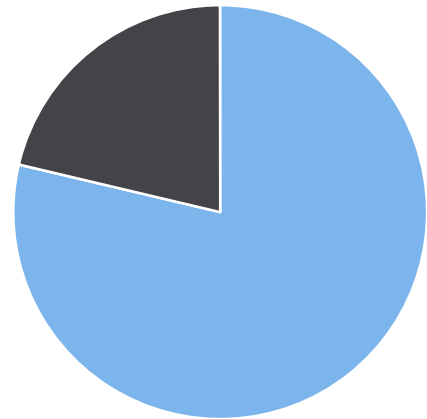

Generated by Heidi Bermudez from The Saanich Police Department on Jun 18, 2019 at 1:16:5 PM

Time of Day: 0:00 to 23:59
 Dates: 1/24/2018 to 1/30/2018

Site: West Saanich Road 5200 block, capturing SB traffic, SB

Overall Summary

Total Days of Data: 7
 Speed Limit: 60
 Average Speed: 46.79
 50th Percentile Speed: 50.38
 85th Percentile Speed: 58.87
 Pace Speed Range: 48-58

Minimum Speed: 5
 Maximum Speed: 100
 Display Status: Display Off
 Average Volume per Day: 4575.6
 Total Volume: 32029