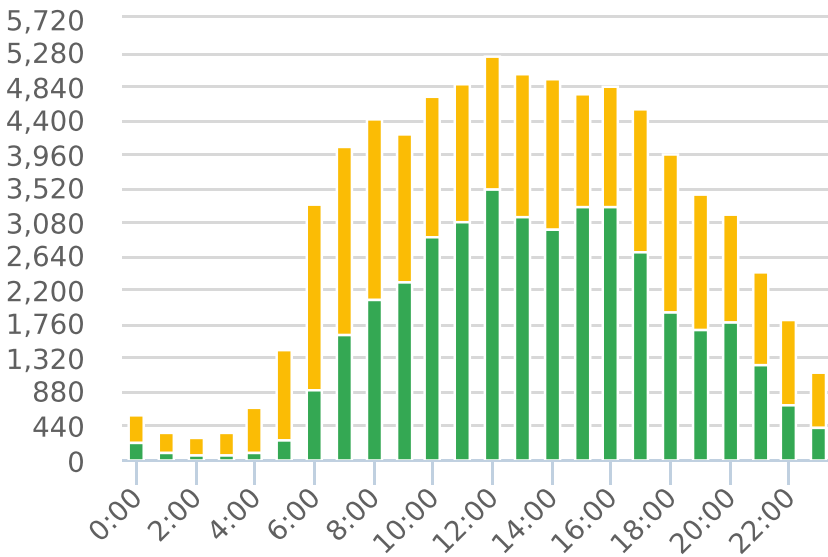

Generated by Heidi Bermudez from The Saanich Police Department on Jun 6, 2019 at 10:45:32 AM

Time of Day: 0:00 to 23:59  
 Dates: 8/20/2018 to 9/3/2018

Site: Wilkinson Rd 4200 block;  
 capturing NB traffic, NB

## Overall Summary

Total Days of Data: 15  
 Speed Limit: 50  
 Average Speed: 50.03  
 50th Percentile Speed: 50.57  
 85th Percentile Speed: 56.23  
 Pace Speed Range: 46-56

Minimum Speed: 5  
 Maximum Speed: 98  
 Display Status: Display Off, Speed Display  
 Average Volume per Day: 4988.7  
 Total Volume: 74830

■ Violators   
 ■ Inside Threshold   
 ■ Compliant   
 ■ Vehicles Slowed   
 ■ Other

● Speed Limit   
 ◆ Average Speed   
 ■ 50% Speed   
 ▲ 85% Speed