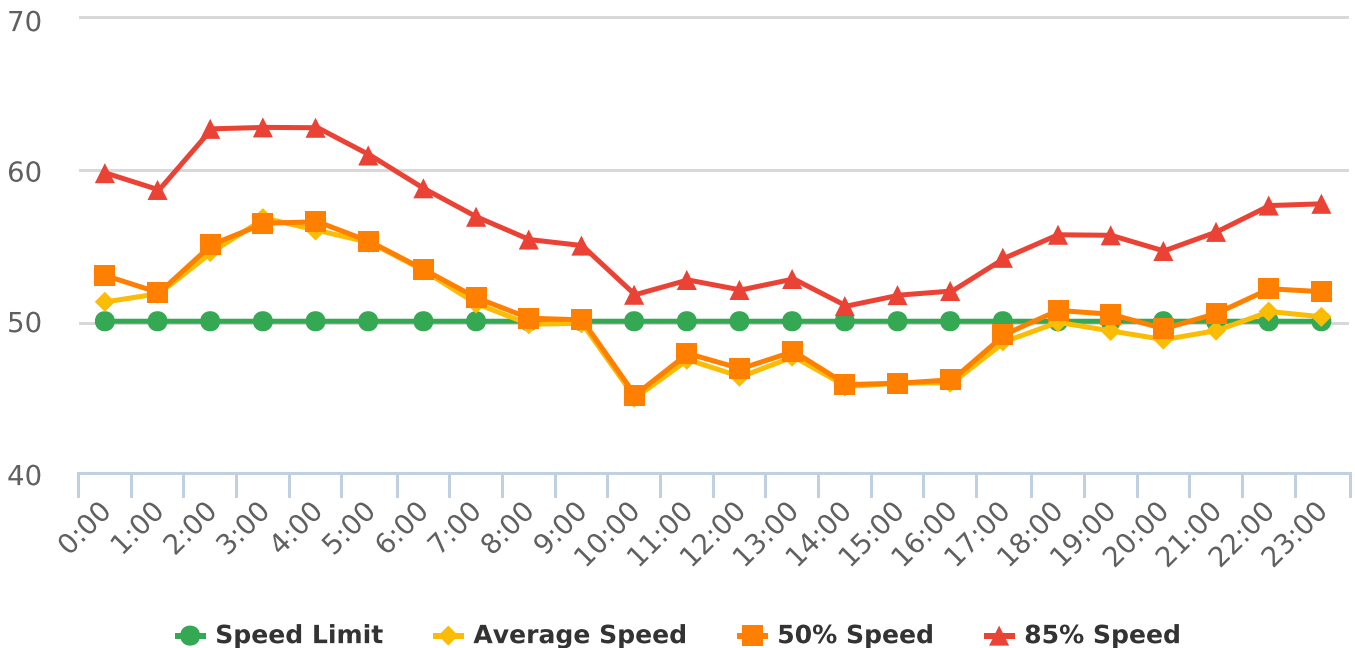

Generated by Heidi Bermudez from The Saanich Police Department on Jun 6, 2019 at 10:45:32 AM

Time of Day: 0:00 to 23:59  
 Dates: 8/20/2018 to 9/3/2018

Site: Wilkinson Rd 4200 block;  
 capturing NB traffic, NB

## Overall Summary

Total Days of Data: 15  
 Speed Limit: 50  
 Average Speed: 50.03  
 50th Percentile Speed: 50.57  
 85th Percentile Speed: 56.23  
 Pace Speed Range: 46-56

Minimum Speed: 5  
 Maximum Speed: 98  
 Display Status: Display Off, Speed Display  
 Average Volume per Day: 4988.7  
 Total Volume: 74830

■ Violators   
 ■ Inside Threshold   
 ■ Compliant   
 ■ Vehicles Slowed   
 ■ Other

● Speed Limit   
 ◆ Average Speed   
 ■ 50% Speed   
 ▲ 85% Speed