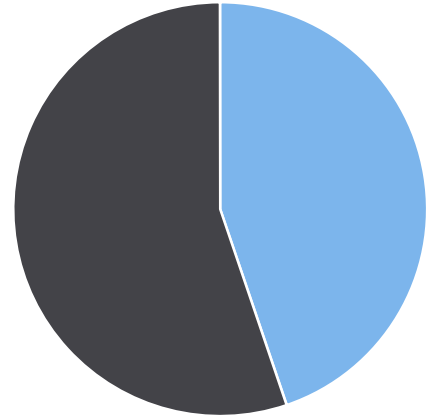

Generated by Heidi Bermudez from The Saanich Police Department on Jun 6, 2019 at 10:45:32 AM

Time of Day: 0:00 to 23:59  
 Dates: 8/20/2018 to 9/3/2018

Site: Wilkinson Rd 4200 block;  
 capturing NB traffic, NB

## Overall Summary

Total Days of Data: 15  
 Speed Limit: 50  
 Average Speed: 50.03  
 50th Percentile Speed: 50.57  
 85th Percentile Speed: 56.23  
 Pace Speed Range: 46-56

Minimum Speed: 5  
 Maximum Speed: 98  
 Display Status: Display Off, Speed Display  
 Average Volume per Day: 4988.7  
 Total Volume: 74830