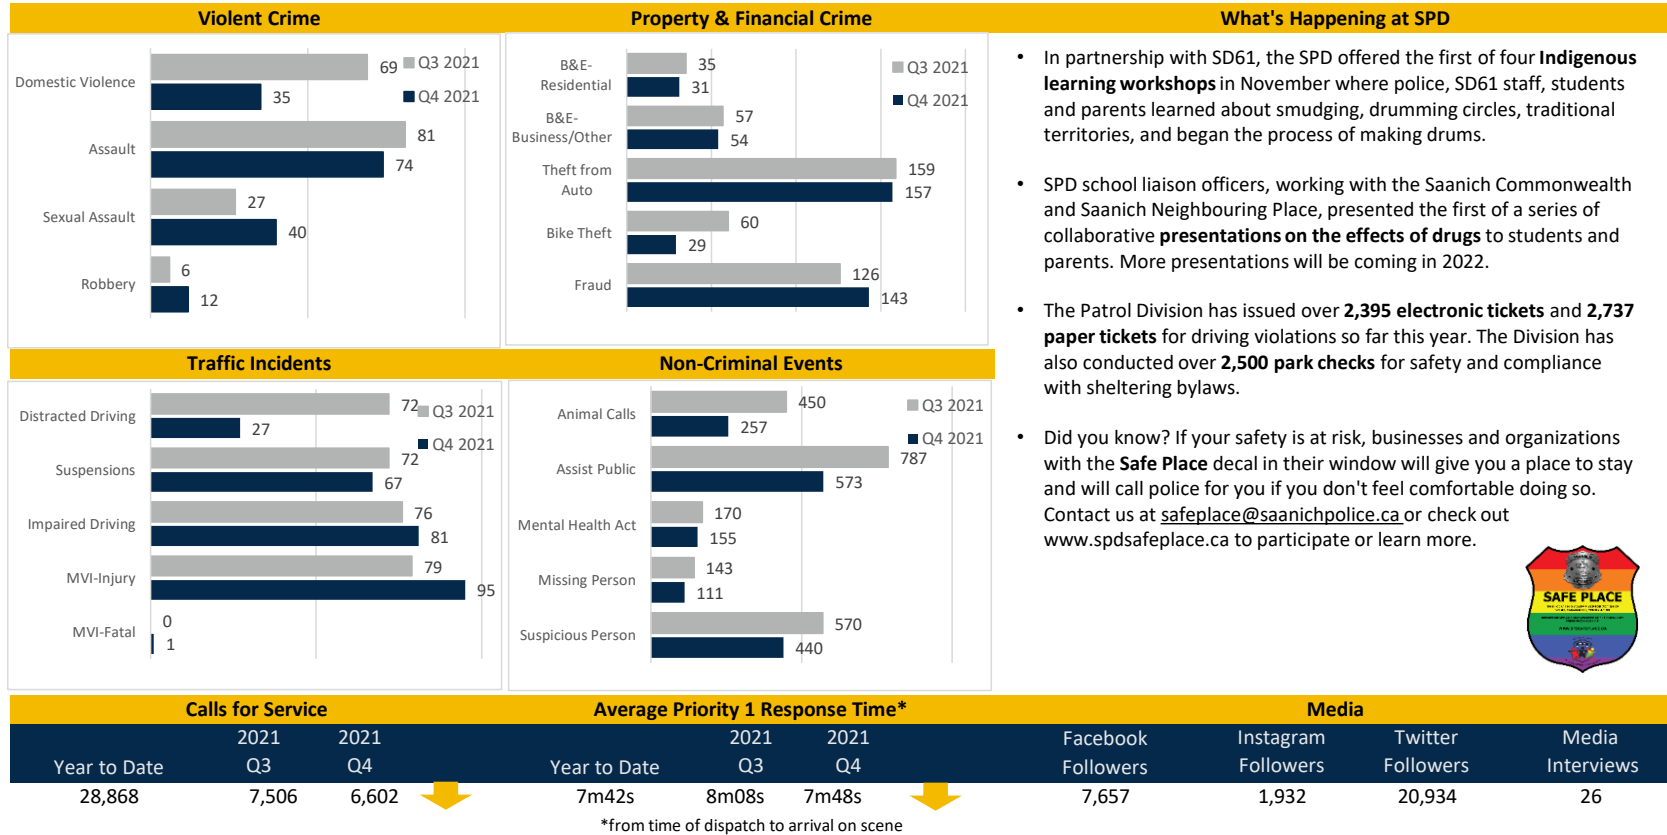

SAANICH POLICE DEPARTMENT QUARTERLY REPORT TO THE COMMUNITY OCTOBER TO DECEMBER 2021

*from time of dispatch to arrival on scene

This report contains several indicators of police performance as well as statistics related to public safety and crime that are not solely influenced by organization performance or police activities but are impacted by a range of factors.