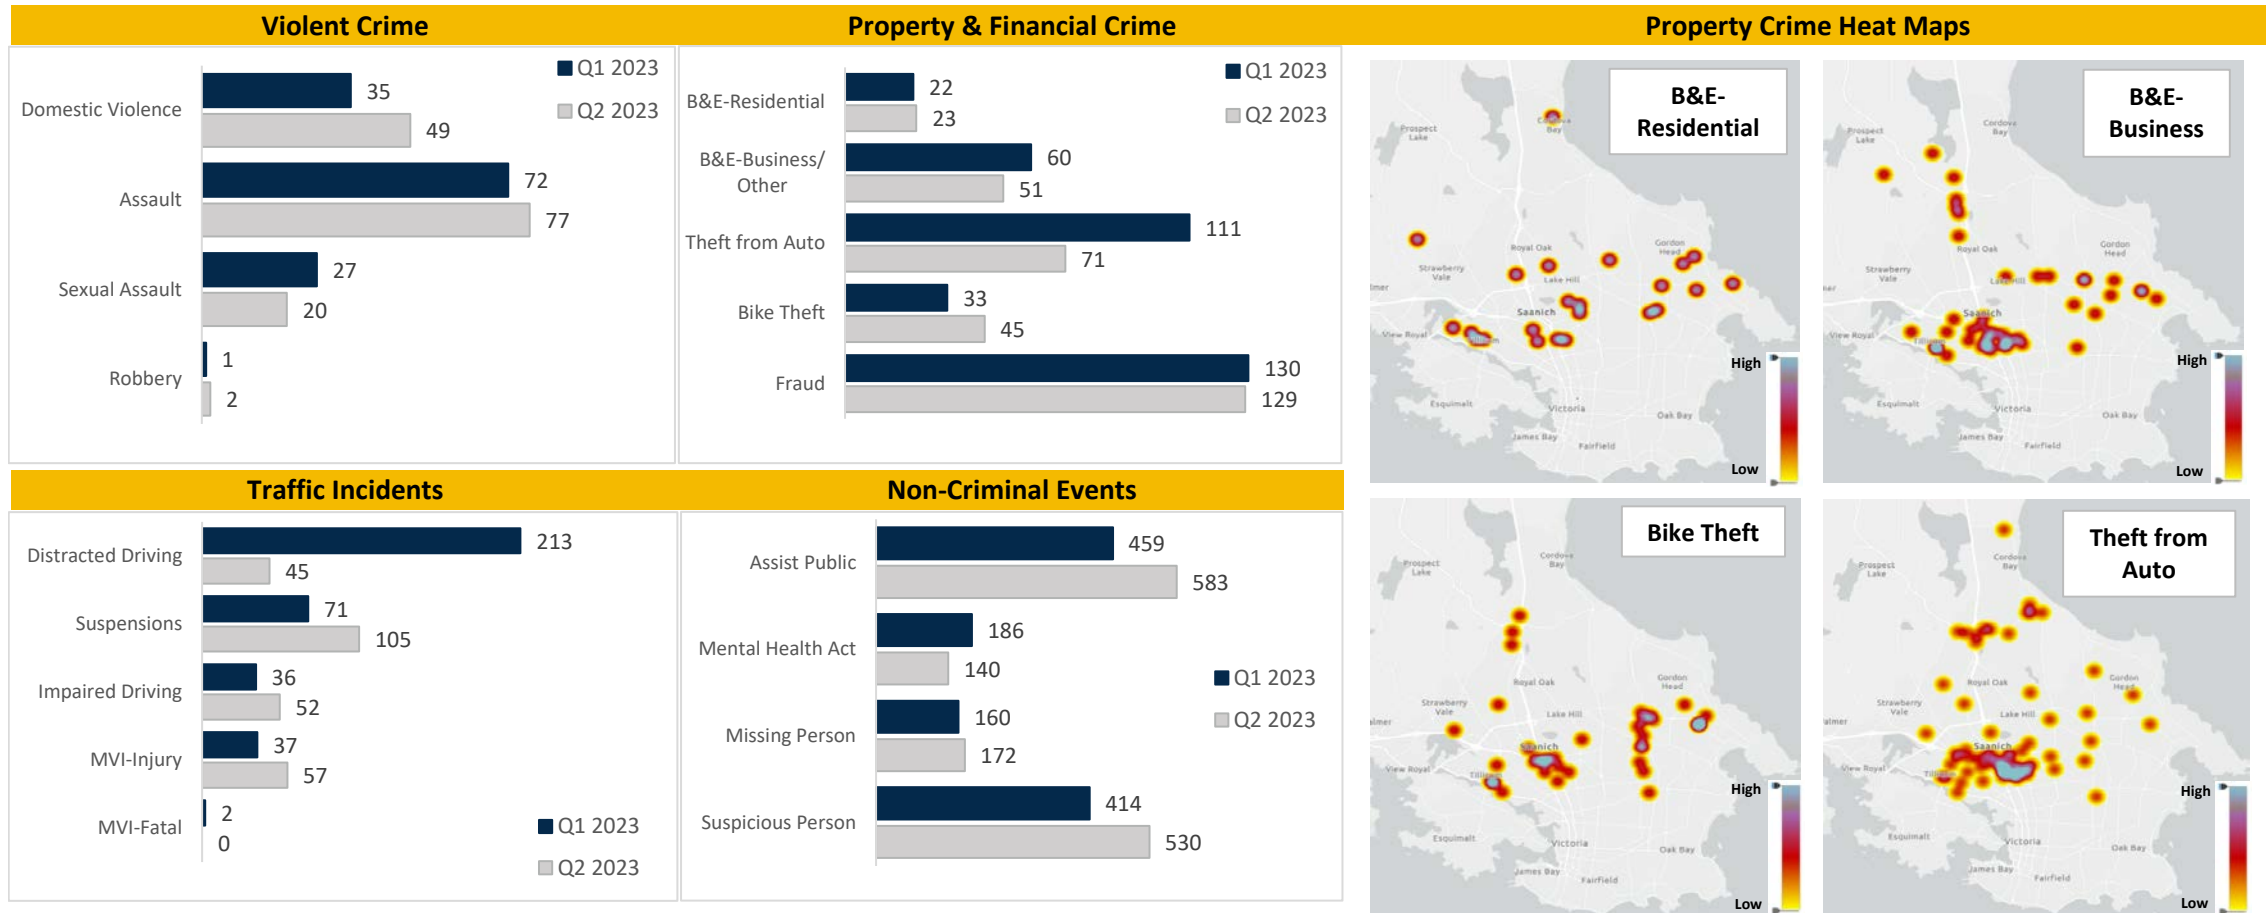

SAANICH POLICE DEPARTMENT QUARTERLY REPORT TO THE COMMUNITY

APRIL TO JUNE 2023

*The data contained in this report are subject to change and represent the file information at time of data retrieval.

Calls for Service			Average Priority 1 Response Time*			Media			
Year to Date	2023 Q1	2023 Q2	Year to Date	2023 Q1	2023 Q2	Facebook Followers	Instagram Followers	Twitter Followers	Media Interviews
11,971	5,810	6,161	7m54	7m07	8m42	9,171	3,207	26,176	15

*from time of dispatch to arrival on scene

This report contains several indicators of police performance as well as statistics related to public safety and crime that are not solely influenced by organization performance or police activities but are impacted by a range of factors.