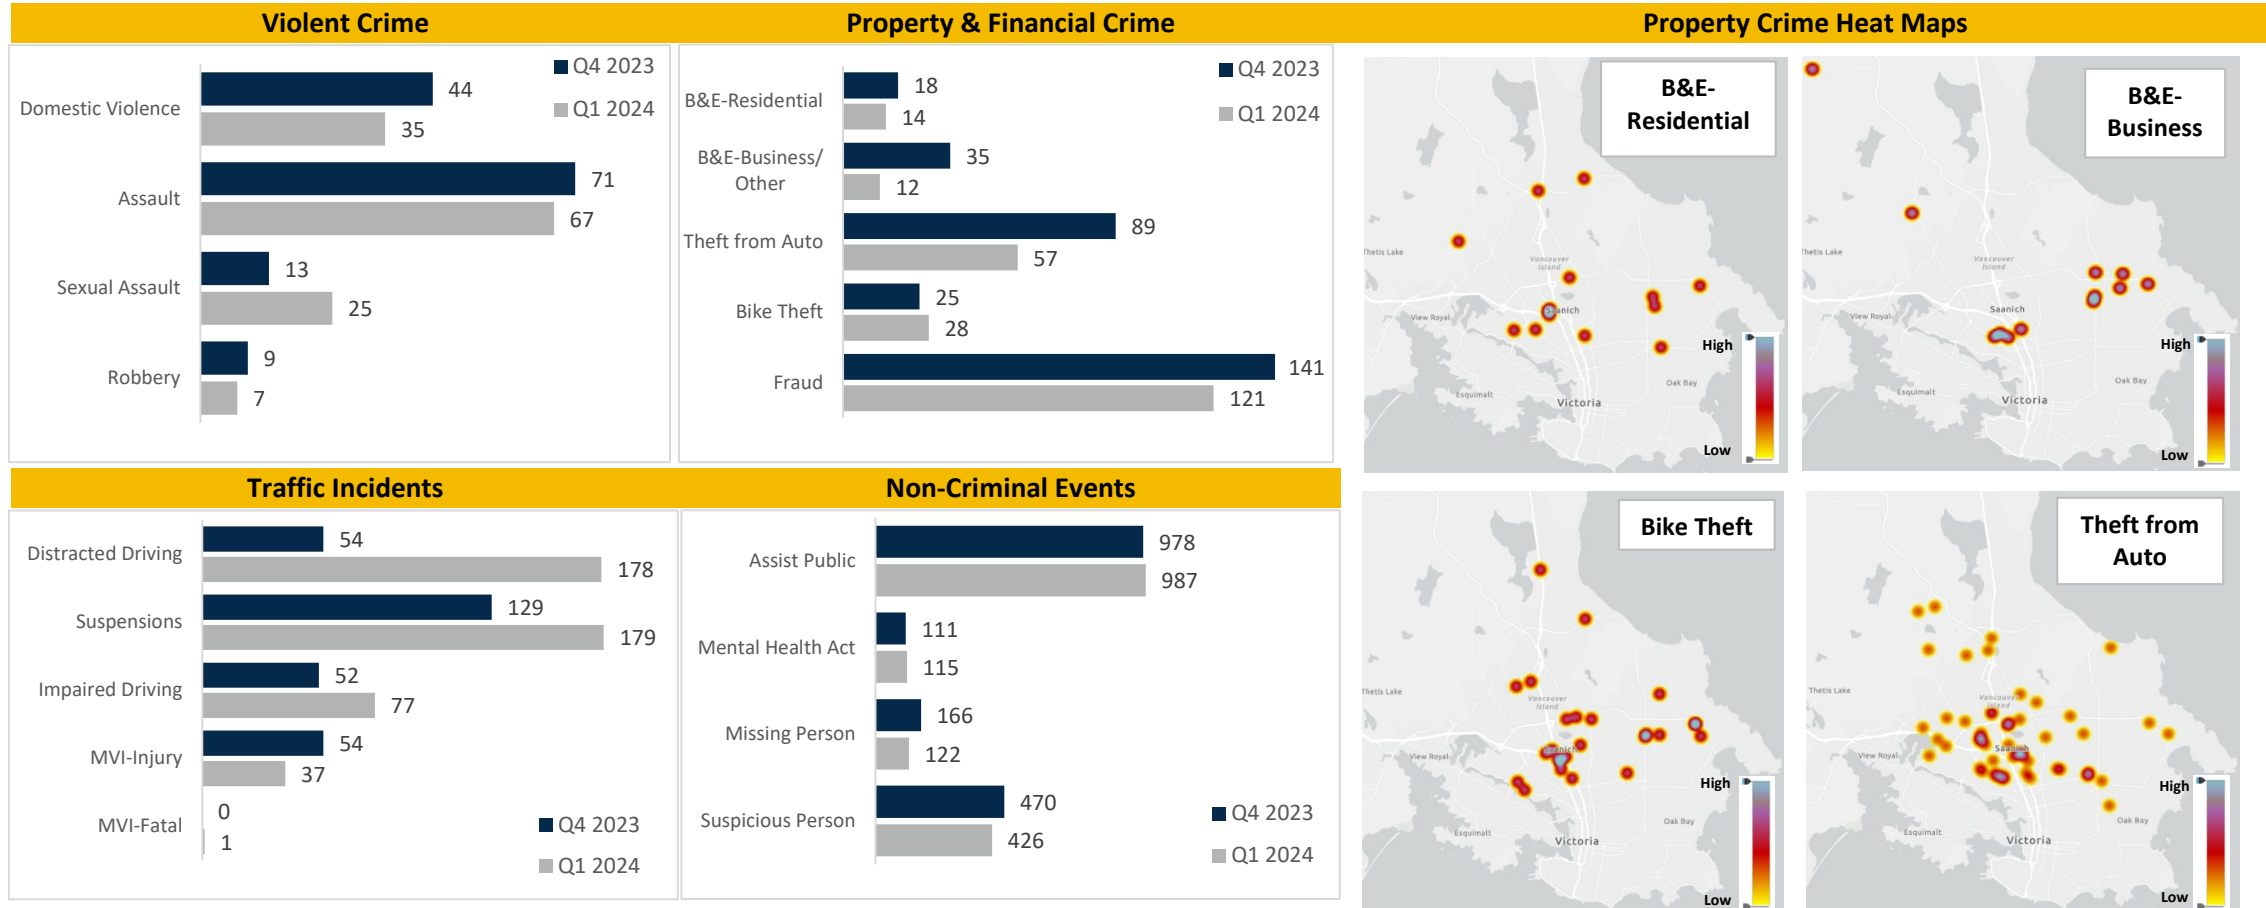

SAANICH POLICE DEPARTMENT QUARTERLY REPORT TO THE COMMUNITY

JANUARY TO MARCH 2024

**The data contained in this report are subject to change and represent the file information at time of data retrieval.*

Calls for Service			Average Priority 1 Response Time*			Media				
	2023	2024		2023	2024	Facebook	Instagram	"X"	Media	
Year Total	Q4	Q1	Year to Date	Q4	Q1	Followers	Followers	Followers	Interviews	
	5,646	6,051	5,646	8m55	8m04	8m55	10,080	3,433	26,566	34

*from time of dispatch to arrival on scene

This report contains several indicators of police performance as well as statistics related to public safety and crime that are not solely influenced by organization performance or police activities but are impacted by a range of factors.