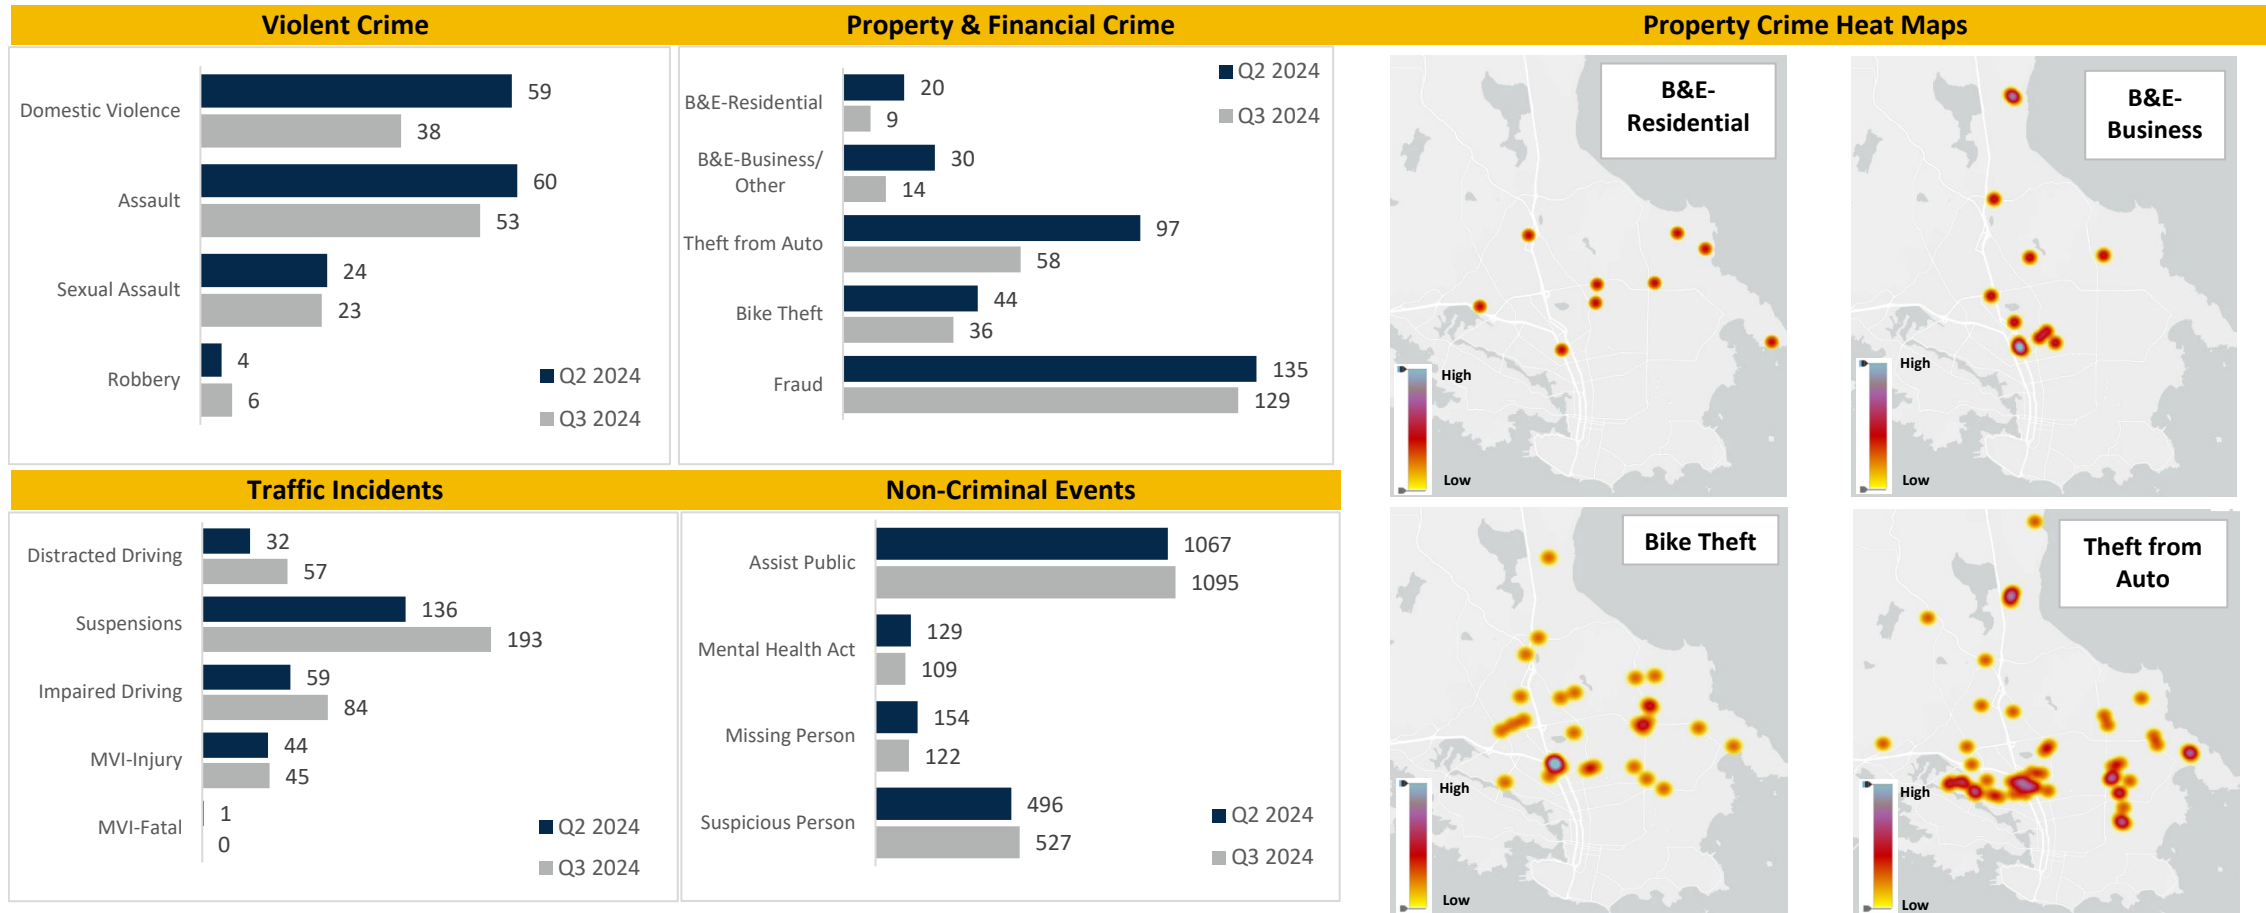

SAANICH POLICE DEPARTMENT QUARTERLY REPORT TO THE COMMUNITY

JULY TO SEPTEMBER 2024

**The data contained in this report are subject to change and represent the file information at time of data retrieval.*

Calls for Service			Average Priority 1 Response Time*			Media			
Year Total	2024 Q2	2024 Q3	Year to Date	2024 Q2	2024 Q3	Facebook Followers	Instagram Followers	"X" Followers	Media Interviews
18,282	6,169	6,467	8m20	8m25	7m42	10,150	3,578	26,805	81

*from time of dispatch to arrival on scene

This report contains several indicators of police performance as well as statistics related to public safety and crime that are not solely influenced by organization performance or police activities but are impacted by a range of factors.