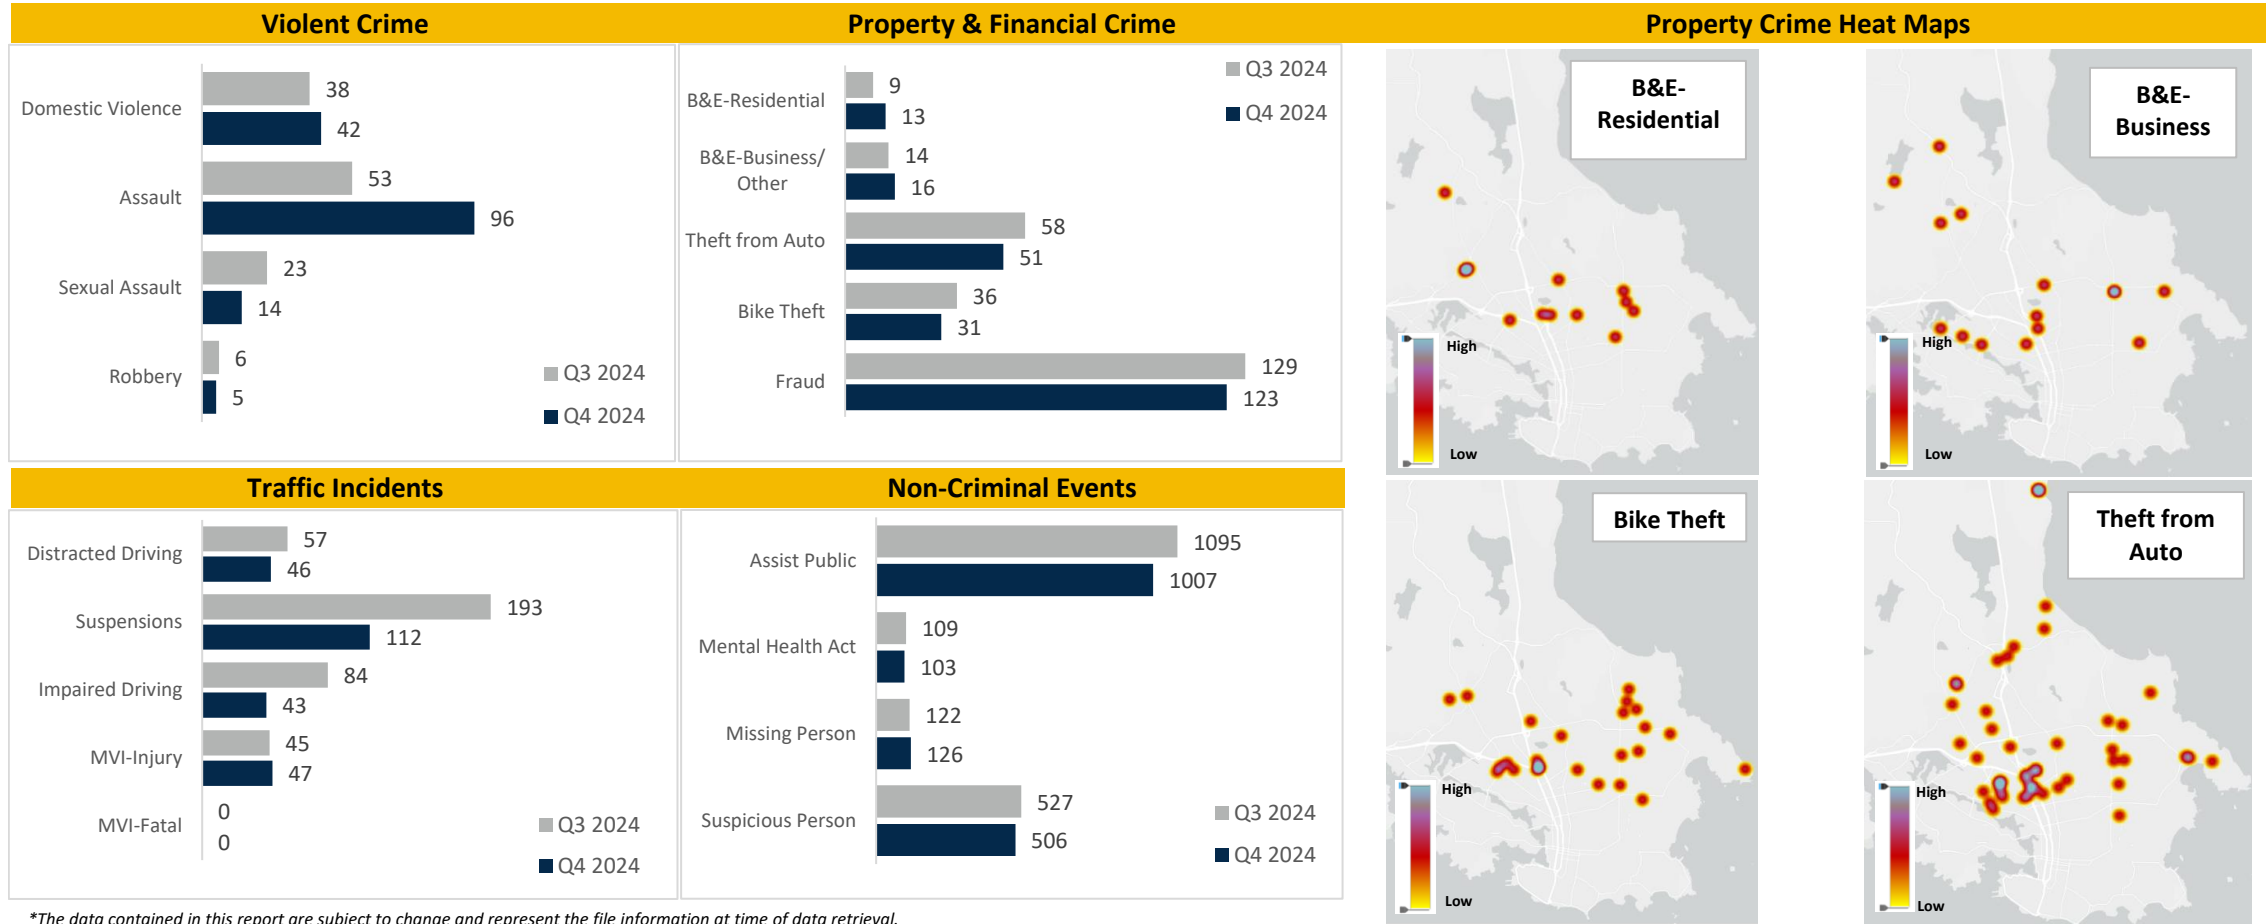

# SAANICH POLICE DEPARTMENT QUARTERLY REPORT TO THE COMMUNITY

## OCTOBER TO DECEMBER 2024

*\*The data contained in this report are subject to change and represent the file information at time of data retrieval.*

Calls for Service			Average Priority 1 Response Time*			Media			
Year Total	2024 Q3	2024 Q4	Year to Date	2024 Q3	2024 Q4	Facebook Followers	Instagram Followers	"X" Followers	Media Interviews
24,434	6,467	6,152	8m51	7m42	8m25	12,082	3,721	26,559	90

*\*from time of dispatch to arrival on scene*

This report contains several indicators of police performance as well as statistics related to public safety and crime that are not solely influenced by organization performance or police activities but are impacted by a range of factors.